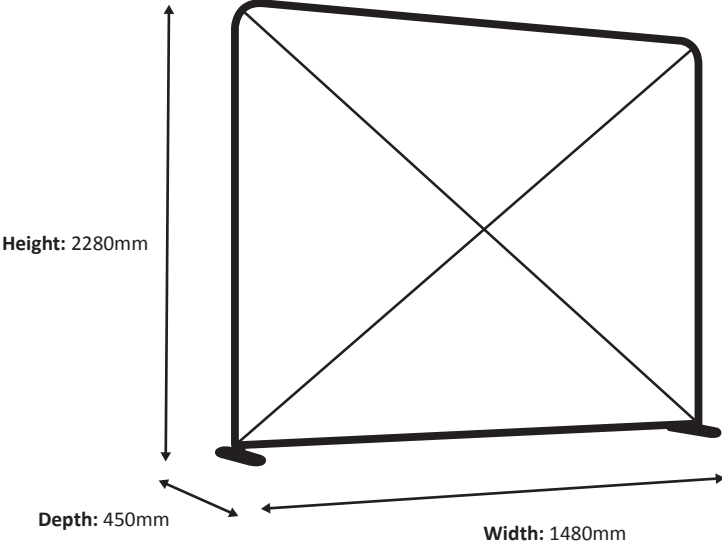

Zipper-Wall Straight 600 x 150cm Graphic (ZWS600-150G)

Specifications

Frame

Graphic

Actual size of graphic: 5980 * 1450 mm (W/H)

Scale 1:10

Zipper-Wall Straight 100 x 230cm Graphic (ZWS100-230G)

Specifications

Frame

Graphic

Actual size of graphic: 980 * 2250 mm (W/H)

Scale 1:10

Zipper-Wall Straight 150 x 230cm Graphic (ZWS150-230G)

Specifications

Frame

Graphic

Actual size of graphic: 1480 * 2250 mm (W/H)

Zipper-Wall Straight 200 x 230cm Graphic (ZWS200-230G)

Specifications

Frame

Graphic

Actual size of graphic: 1980 * 2250 mm (W/H)

Scale 1:10

Zipper-Wall Straight 250 x 230cm Graphic (ZWS250-230G)

Specifications

Frame

Graphic

Actual size of graphic: 2480 * 2250 mm (W/H)

Zipper-Wall Straight 300 x 230cm Graphic (ZWS300-230G)

Specifications

Frame

Graphic