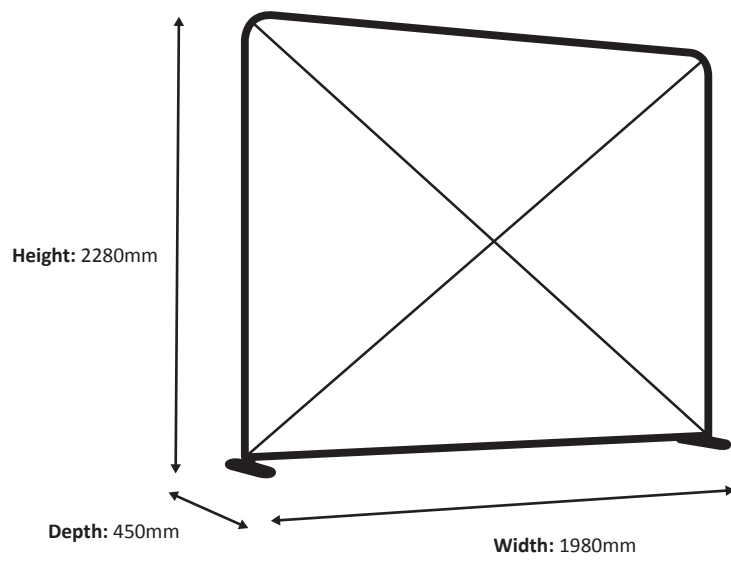

Zipper-Wall Straight 600 x 150cm Graphic (ZWS600-150G)

Specifications

Frame

Graphic

Actual size of graphic: 5980 * 1450 mm (W/H)

Scale 1:10

Zipper-Wall Straight 100 x 230cm Graphic (ZWS100-230G)

Specifications

Frame

Graphic

Actual size of graphic: 980 * 2250 mm (W/H)

Scale 1:10

Zipper-Wall Straight 150 x 230cm Graphic (ZWS150-230G)

Specifications

Frame

Graphic

Actual size of graphic: 1480 * 2250 mm (W/H)

Zipper-Wall Straight 200 x 230cm Graphic (ZWS200-230G)

Specifications

Frame

Graphic

Actual size of graphic: 1980 * 2250 mm (W/H)

Scale 1:10

Zipper-Wall Straight 250 x 230cm Graphic (ZWS250-230G)

Specifications

Frame

Graphic

Actual size of graphic: 2480 * 2250 mm (W/H)

Zipper-Wall Straight 300 x 230cm Graphic (ZWS300-230G)

Specifications

Frame

Graphic