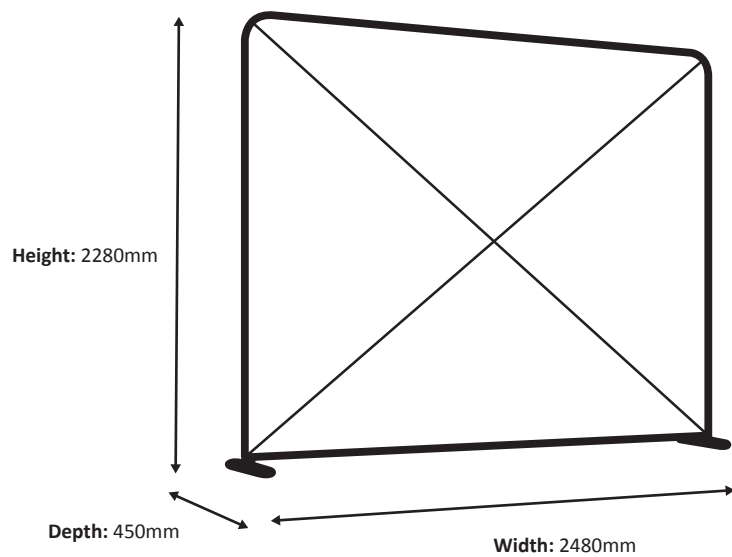

Frame

Graphic

Actual size of graphic: 980 * 2250 mm (W/H)

Scale 1:10

Zipper-Wall Straight 150 x 230cm Graphic (ZWS150-230G)

Specifications

Frame

Graphic

Actual size of graphic: 1480 * 2250 mm (W/H)

Zipper-Wall Straight 200 x 230cm Graphic (ZWS200-230G)

Specifications

Frame

Graphic

Actual size of graphic: 1980 * 2250 mm (W/H)

Scale 1:10

Zipper-Wall Straight 250 x 230cm Graphic (ZWS250-230G)

Specifications

Frame

Graphic

Actual size of graphic: 2480 * 2250 mm (W/H)

Zipper-Wall Straight 300 x 230cm Graphic (ZWS300-230G)

Specifications

Frame

Graphic

Actual size of graphic: 2980 * 2250 mm (W/H)

Zipper-Wall Straight 400 x 230cm Graphic (ZWS400-230G)

Specifications

Frame

Graphic

Actual size of graphic: 3980 * 2250 mm (W/H)

Zipper-Wall Straight 500 x 230cm Graphic (ZWS500-230G)