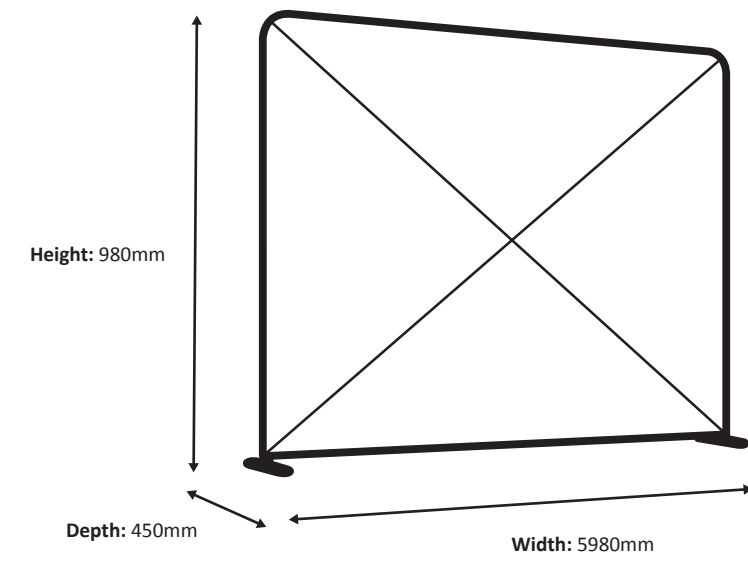

Specifications

Frame

Graphic

Actual size of graphic: 2980 * 950 mm (W/H)

Scale 1:10

Zipper-Wall Straight 500 x 100cm Graphic (ZWS500-100G)

Specifications

Frame

Graphic

Actual size of graphic: 4980 * 950 mm (W/H)

Scale 1:10

Zipper-Wall Straight 600 x 100cm Graphic (ZWS600-100G)

Graphical specifications

Frame

Graphic

Actual size of graphic: 5980 * 950 mm (W/H)

Scale 1:10

Zipper-Wall Straight 100 x 150cm Graphic (ZWS100-150G)

Specifications

Frame

Graphic

Actual size of graphic: 980 * 1450 mm (W/H)

Scale 1:10

Zipper-Wall Straight 150 x 150cm Graphic (ZWS150-150G)

Specifications

Frame

Graphic

Actual size of graphic: 1480 * 1450 mm (W/H)

Scale 1:10

Zipper-Wall Straight 200 x 150cm Graphic (ZWS200-150G)

Specifications

Frame