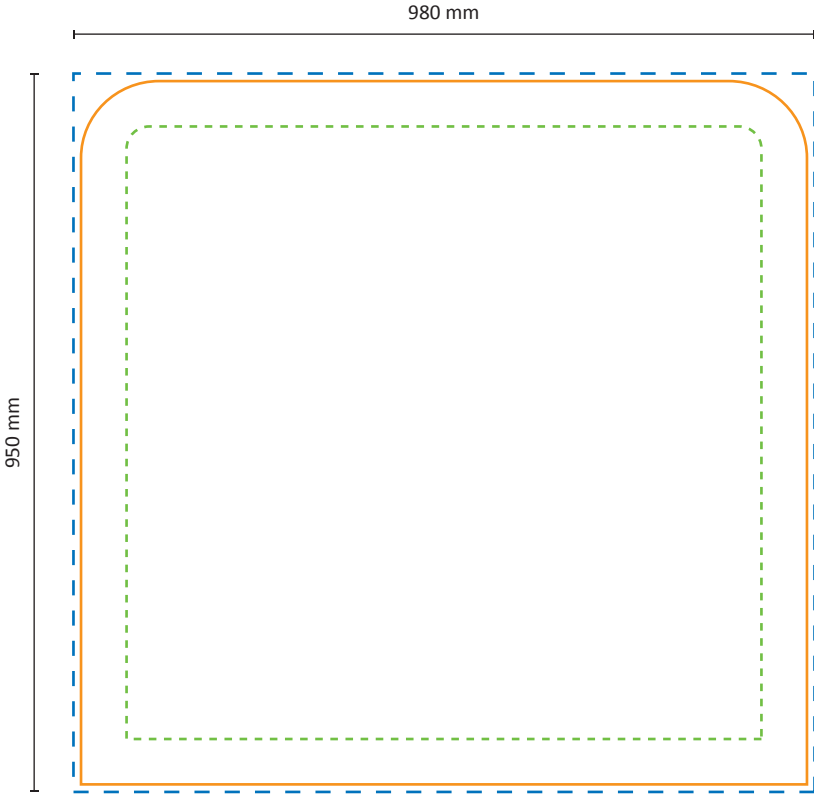

Zipper-Wall Straight 100 x 100cm Graphic (ZWS100-100G)

Specifications

Frame

Graphic

Actual size of graphic: 980 * 950 mm (W/H)

Scale 1:10

Zipper-Wall Straight 150x100cm Graphic (ZWS150-100G)

Specifications

Frame

Graphic

Actual size of graphic: 1480 * 950 mm (W/H)

Scale 1:10

Zipper-Wall Straight 250 x 100cm Graphic (ZWS250-100G)

Specifications

Frame

Graphic

Actual size of graphic: 2480 * 950 mm (W/H)

2480 mm

Scale 1:10

Zipper-Wall Straight 200 x 100cm Graphic (ZWS200-100G)

Specifications

Frame

Graphic

Actual size of graphic: 1980 * 950 mm (W/H)

Actual size of graphic: 1480 * 2250 mm (W/H)

Zipper-Wall Straight 200 x 230cm Graphic (ZWS200-230G)

Specifications

Frame

Graphic

Actual size of graphic: 1980 * 2250 mm (W/H)

Scale 1:10

Zipper-Wall Straight 250 x 230cm Graphic (ZWS250-230G)