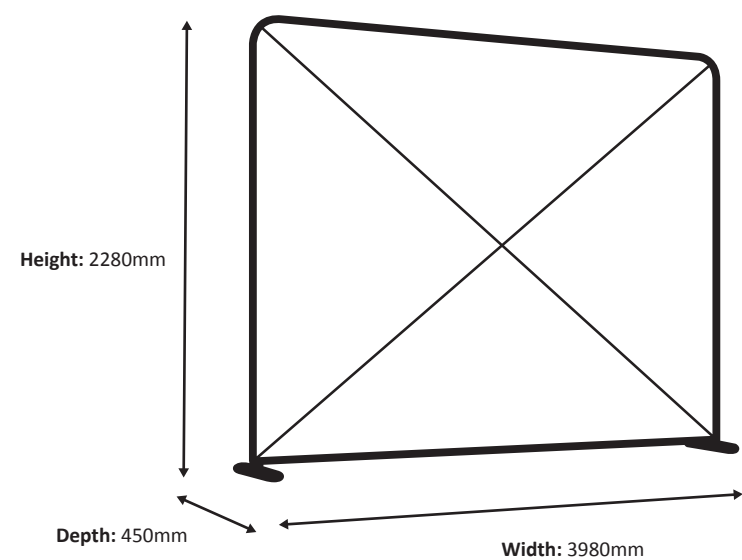

Actual size of graphic: 1480 * 2250 mm (W/H)

Zipper-Wall Straight 200 x 230cm Graphic (ZWS200-230G)

Specifications

Frame

Graphic

Actual size of graphic: 1980 * 2250 mm (W/H)

Scale 1:10

Zipper-Wall Straight 250 x 230cm Graphic (ZWS250-230G)

Specifications

Frame

Graphic

Actual size of graphic: 2480 * 2250 mm (W/H)

Zipper-Wall Straight 300 x 230cm Graphic (ZWS300-230G)

Specifications

Frame

Graphic

Actual size of graphic: 2980 * 2250 mm (W/H)

Zipper-Wall Straight 400 x 230cm Graphic (ZWS400-230G)

Specifications

Frame

Graphic

Actual size of graphic: 3980 * 2250 mm (W/H)

Zipper-Wall Straight 500 x 230cm Graphic (ZWS500-230G)

Specifications

Frame

Graphic

Actual size of graphic: 4980 * 2250 mm (W/H)

4980 mm

2250 mm

Zipper-Wall Straight 600 x 230cm Graphic (ZWS600-230G)

Specifications