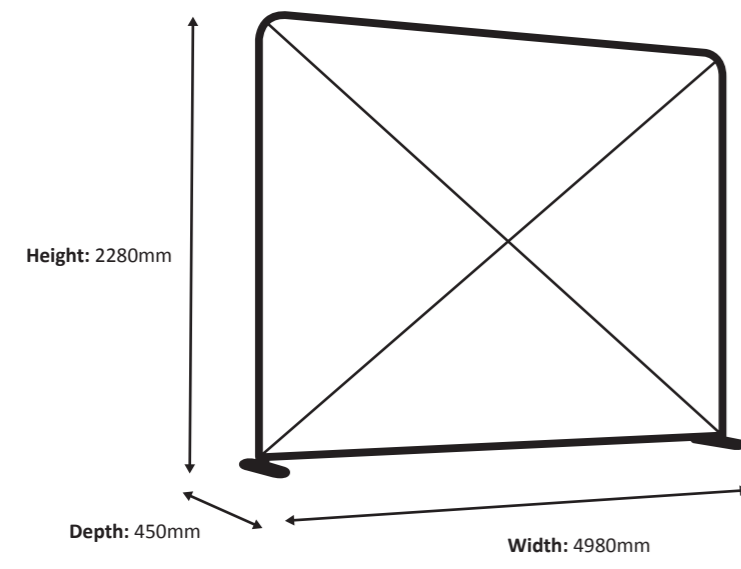

Actual size of graphic: 1480 * 2250 mm (W/H)

Zipper-Wall Straight 200 x 230cm Graphic (ZWS200-230G)

Specifications

Frame

Graphic

Actual size of graphic: 1980 * 2250 mm (W/H)

Scale 1:10

Zipper-Wall Straight 250 x 230cm Graphic (ZWS250-230G)

Specifications

Frame

Graphic

Actual size of graphic: 2480 * 2250 mm (W/H)

Zipper-Wall Straight 300 x 230cm Graphic (ZWS300-230G)

Specifications

Frame

Graphic

Actual size of graphic: 2980 * 2250 mm (W/H)

Zipper-Wall Straight 400 x 230cm Graphic (ZWS400-230G)

Specifications

Frame

Graphic

Actual size of graphic: 3980 * 2250 mm (W/H)

Zipper-Wall Straight 500 x 230cm Graphic (ZWS500-230G)

Specifications

Frame

Graphic

Actual size of graphic: 4980 * 2250 mm (W/H)

4980 mm

2250 mm

Zipper-Wall Straight 600 x 230cm Graphic (ZWS600-230G)

Specifications