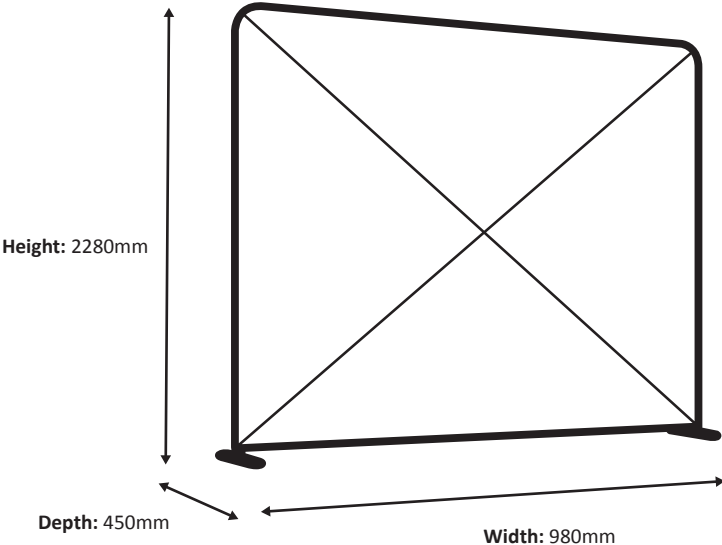

Frame

Graphic

Actual size of graphic: 3980 * 1450 mm (W/H)

Zipper-Wall Straight 500 x 150cm Graphic (ZWS500-150G)

Specifications

Frame

Graphic

Actual size of graphic: 4980 * 1450 mm (W/H)

Zipper-Wall Straight 600 x 150cm Graphic (ZWS600-150G)

Specifications

Frame

Graphic

Actual size of graphic: 5980 * 1450 mm (W/H)

Scale 1:10

Zipper-Wall Straight 100 x 230cm Graphic (ZWS100-230G)

Specifications

Frame

Graphic

Actual size of graphic: 980 * 2250 mm (W/H)

Scale 1:10

Zipper-Wall Straight 150 x 230cm Graphic (ZWS150-230G)

Specifications

Frame

Graphic

Actual size of graphic: 1480 * 2250 mm (W/H)

Zipper-Wall Straight 200 x 230cm Graphic (ZWS200-230G)

Specifications

Frame

Graphic

Actual size of graphic: 1980 * 2250 mm (W/H)

Scale 1:10

Zipper-Wall Straight 250 x 230cm Graphic (ZWS250-230G)