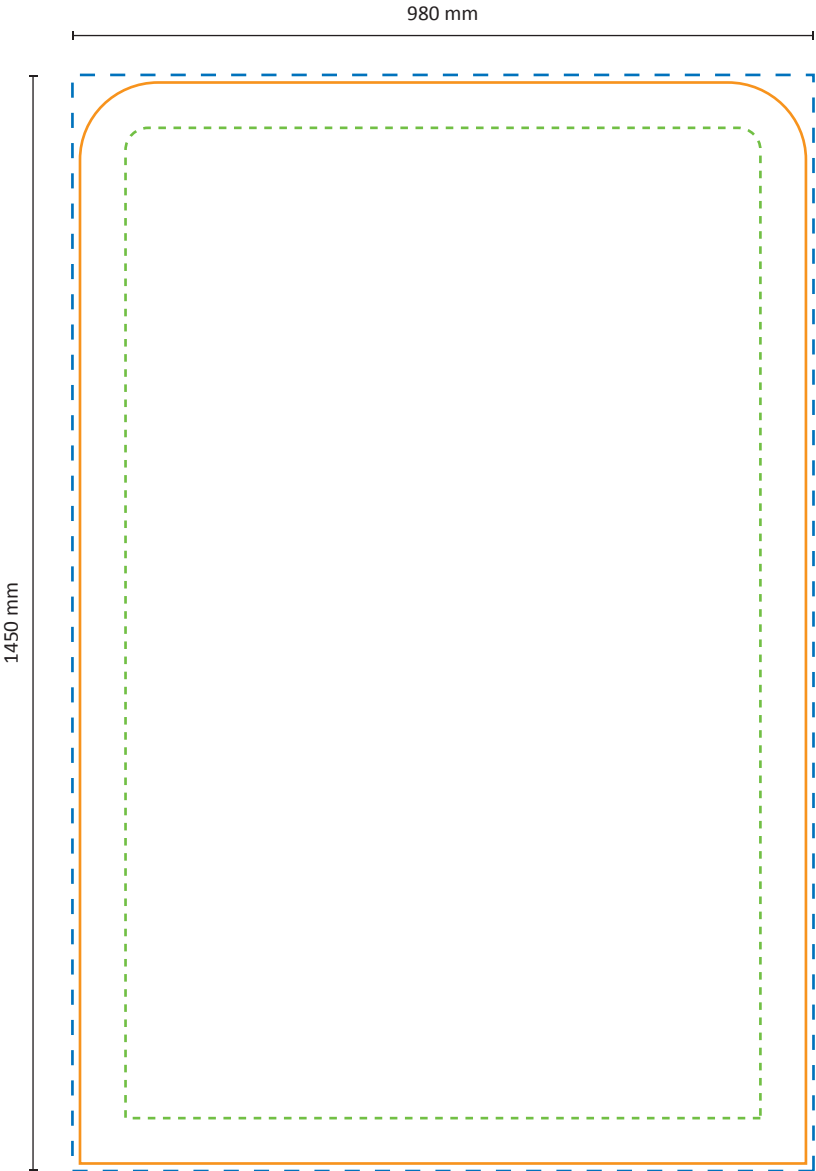

Actual size of graphic: 2480 * 950 mm (W/H)

2480 mm

Scale 1:10

Zipper-Wall Straight 200 x 100cm Graphic (ZWS200-100G)

Specifications

Frame

Graphic

Actual size of graphic: 1980 * 950 mm (W/H)

Graphic

Actual size of graphic: 4980 * 950 mm (W/H)

Scale 1:10

Zipper-Wall Straight 600 x 100cm Graphic (ZWS600-100G)

Graphical specifications

Frame

Graphic

Actual size of graphic: 5980 * 950 mm (W/H)

Scale 1:10

Zipper-Wall Straight 100 x 150cm Graphic (ZWS100-150G)

Specifications

Frame

Graphic

Actual size of graphic: 980 * 1450 mm (W/H)

Scale 1:10

Zipper-Wall Straight 150 x 150cm Graphic (ZWS150-150G)

Specifications

Frame

Graphic

Actual size of graphic: 1480 * 1450 mm (W/H)

Scale 1:10

Zipper-Wall Straight 200 x 150cm Graphic (ZWS200-150G)

Specifications

Frame