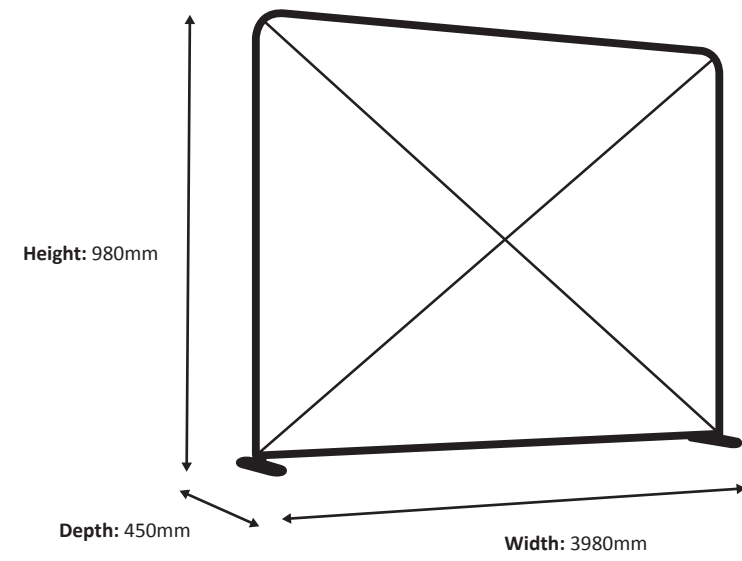

Zipper-Wall Straight 100 x 100cm Graphic (ZWS100-100G)

Specifications

Frame

Graphic

Actual size of graphic: 980 * 950 mm (W/H)

Scale 1:10

Zipper-Wall Straight 150x100cm Graphic (ZWS150-100G)

Specifications

Frame

Graphic

Actual size of graphic: 1480 * 950 mm (W/H)

Scale 1:10

Zipper-Wall Straight 250 x 100cm Graphic (ZWS250-100G)

Specifications

Frame

Graphic

Actual size of graphic: 2480 * 950 mm (W/H)

2480 mm

Scale 1:10

Zipper-Wall Straight 200 x 100cm Graphic (ZWS200-100G)

Specifications

Frame

Graphic

Actual size of graphic: 1980 * 950 mm (W/H)

Scale 1:10

Zipper-Wall Straight 400 x 100cm Graphic (ZWS400-100G)

Specifications

Frame

Graphic

Actual size of graphic: 3980 * 950 mm (W/H)

Scale 1:10

Zipper-Wall Straight 300 x 100cm Graphic (ZWS300-100G)