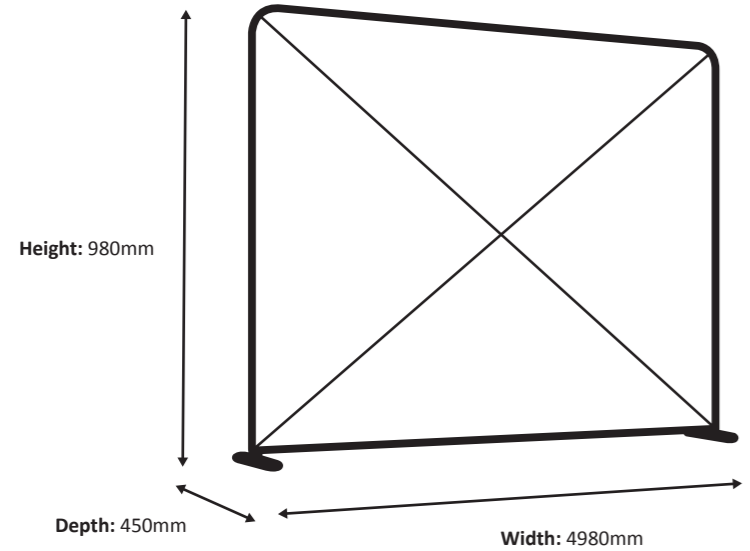

Actual size of graphic: 2480 * 950 mm (W/H)

2480 mm

Scale 1:10

Zipper-Wall Straight 200 x 100cm Graphic (ZWS200-100G)

Specifications

Frame

Graphic

Actual size of graphic: 1980 * 950 mm (W/H)

Scale 1:10

Zipper-Wall Straight 400 x 100cm Graphic (ZWS400-100G)

Specifications

Frame

Graphic

Actual size of graphic: 3980 * 950 mm (W/H)

Scale 1:10

Zipper-Wall Straight 300 x 100cm Graphic (ZWS300-100G)

Specifications

Frame

Graphic

Actual size of graphic: 2980 * 950 mm (W/H)

Scale 1:10

Zipper-Wall Straight 500 x 100cm Graphic (ZWS500-100G)

Specifications

Frame

Graphic

Actual size of graphic: 4980 * 950 mm (W/H)

Scale 1:10

Zipper-Wall Straight 600 x 100cm Graphic (ZWS600-100G)

Graphical specifications

Frame

Graphic

Actual size of graphic: 5980 * 950 mm (W/H)