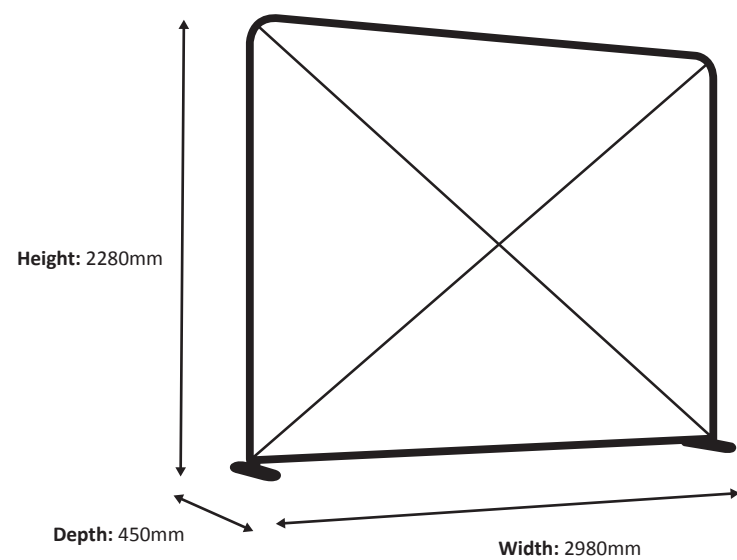

Actual size of graphic: 1480 * 2250 mm (W/H)

Zipper-Wall Straight 200 x 230cm Graphic (ZWS200-230G)

Specifications

Frame

Graphic

Actual size of graphic: 1980 * 2250 mm (W/H)

Scale 1:10

Zipper-Wall Straight 250 x 230cm Graphic (ZWS250-230G)

Specifications

Frame

Graphic

Actual size of graphic: 2480 * 2250 mm (W/H)

Zipper-Wall Straight 300 x 230cm Graphic (ZWS300-230G)

Specifications

Frame

Graphic

Actual size of graphic: 2980 * 2250 mm (W/H)

Zipper-Wall Straight 400 x 230cm Graphic (ZWS400-230G)

Specifications

Frame

Graphic

Actual size of graphic: 3980 * 2250 mm (W/H)

Zipper-Wall Straight 500 x 230cm Graphic (ZWS500-230G)

Specifications

Frame

Graphic

Actual size of graphic: 4980 * 2250 mm (W/H)

4980 mm

2250 mm

Zipper-Wall Straight 600 x 230cm Graphic (ZWS600-230G)

Specifications