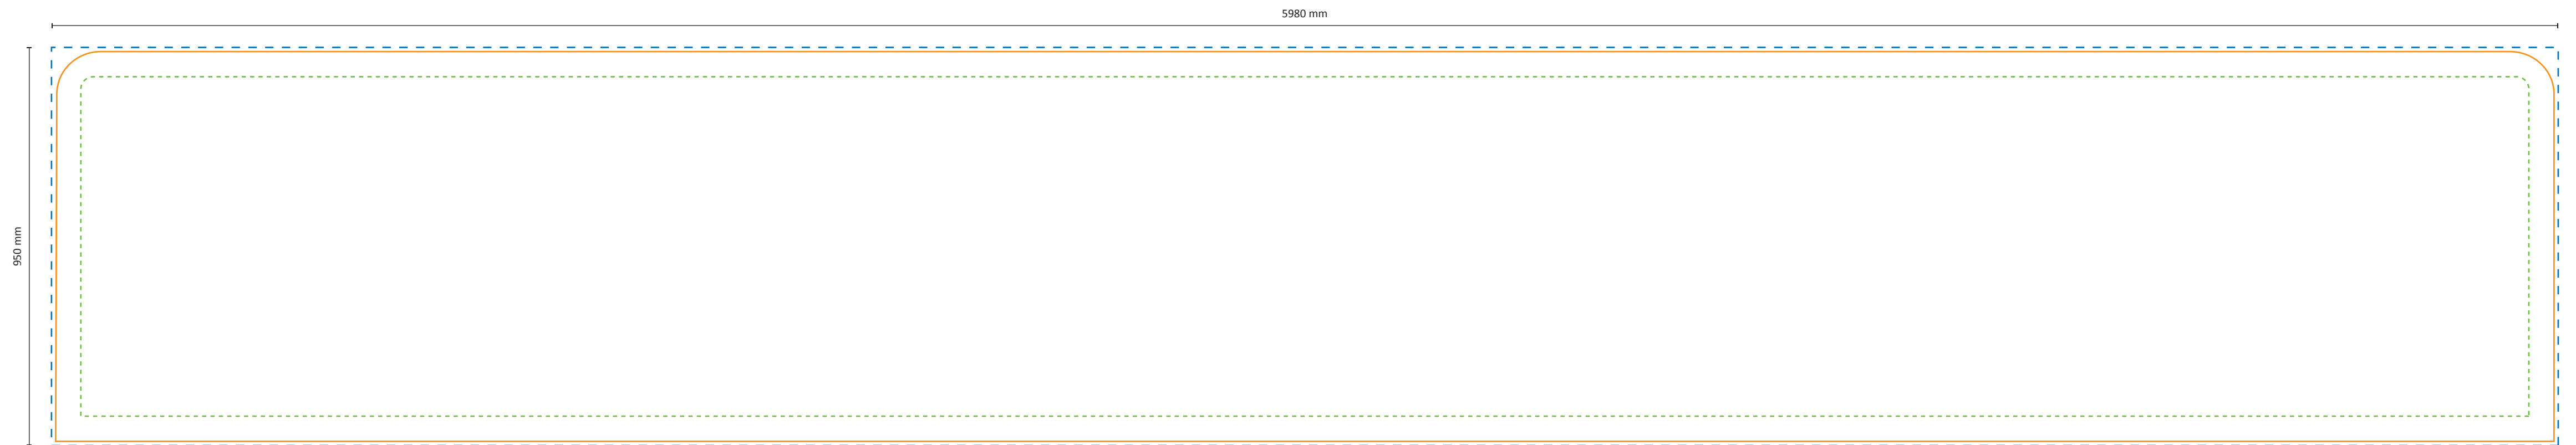

Dimensioning

- We always communicate in the sequence width first, then height (w x h).
- Files delivered in the correct ratio (w x h) will automatically be scaled to the requested format.
- Deviations in the ratio (w x h) up to 1.5% are automatically adjusted to the ordered size. If the deviation exceeds 1.5%, we will contact you.
- Image dimensions can deviate slightly due to stretch, shrinkage or the elastic properties of the material.

Zipper-Wall Straight

Graphical specifications

File set-up

The **blue line** is the outline of the document size.

Confection is done on the **orange line**. This is the final net size.

Important text and images should be placed within the **green line** because of the confection. The green and blue line are **7 cm** apart.

Graphic

Actual size of graphic: 4980 * 950 mm (W/H)

Scale 1:10

Zipper-Wall Straight 600 x 100cm Graphic (ZWS600-100G)

Graphical specifications

Frame

Graphic

Actual size of graphic: 5980 * 950 mm (W/H)

Scale 1:10

Zipper-Wall Straight 100 x 150cm Graphic (ZWS100-150G)

Specifications

Frame

Graphic

Actual size of graphic: 980 * 1450 mm (W/H)

Scale 1:10

Zipper-Wall Straight 150 x 150cm Graphic (ZWS150-150G)