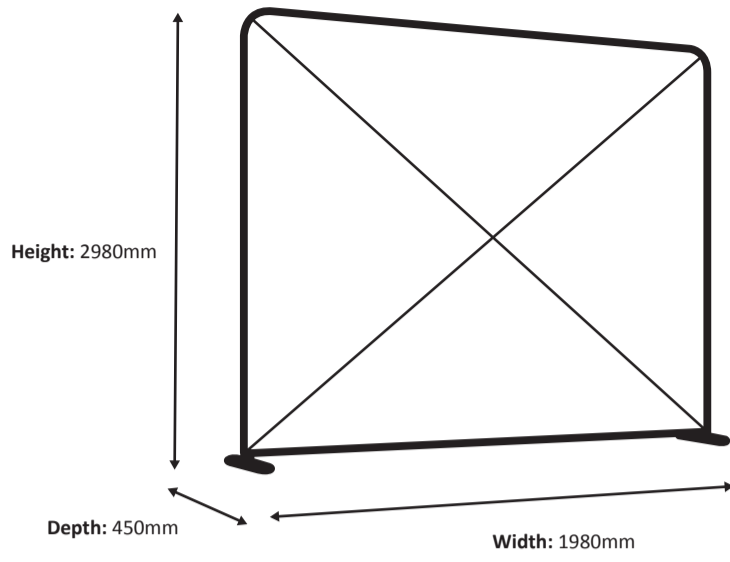

Specifications

Frame

Graphic

Actual size of graphic: 4980 * 2250 mm (W/H)

4980 mm

2250 mm

Zipper-Wall Straight 600 x 230cm Graphic (ZWS600-230G)

Specifications

Scale 1:10

Zipper-Wall Straight 150 x 250cm Graphic (ZWS150-250G)

Specifications

Frame

Graphic

Actual size of graphic: 1480 * 2450 mm (W/H)

Zipper-Wall Straight 200 x 250cm Graphic (ZWS200-250G)

Specifications

Frame

Graphic

Actual size of graphic: 1980 * 2450 mm (W/H)

Zipper-Wall Straight 100 x 300cm Graphic (ZWS100-300G)

Specifications

Frame

Graphic

Actual size of graphic: 980 * 2950 mm (W/H)

Zipper-Wall Straight 150 x 300cm Graphic (ZWS150-300G)

Specifications

Frame

Graphic

Actual size of graphic: 1480 * 2950 mm (W/H)

Zipper-Wall Straight 200 x 300cm Graphic (ZWS200-300G)

Specifications

Frame