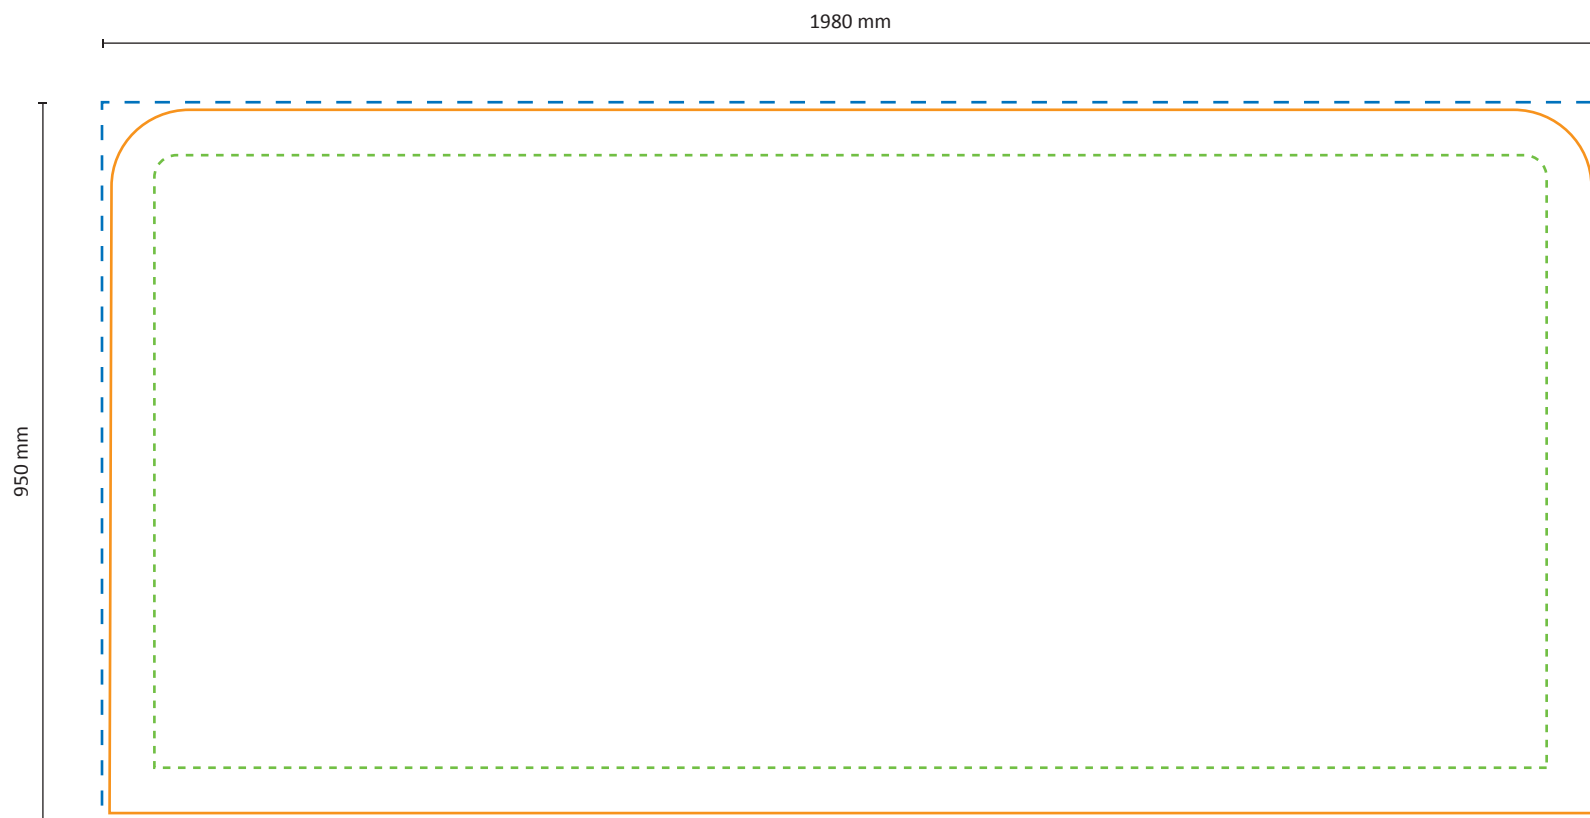

Zipper-Wall Straight 100 x 100cm Graphic (ZWS100-100G)

Specifications

Frame

Graphic

Actual size of graphic: 980 * 950 mm (W/H)

Scale 1:10

Zipper-Wall Straight 150x100cm Graphic (ZWS150-100G)

Specifications

Actual size of graphic: 2480 * 950 mm (W/H)

2480 mm

Scale 1:10

Zipper-Wall Straight 200 x 100cm Graphic (ZWS200-100G)

Specifications

Frame

Graphic

Actual size of graphic: 1980 * 950 mm (W/H)

Scale 1:10

Zipper-Wall Straight 400 x 100cm Graphic (ZWS400-100G)

Specifications

Frame

Graphic

Actual size of graphic: 3980 * 950 mm (W/H)

Scale 1:10

Zipper-Wall Straight 300 x 100cm Graphic (ZWS300-100G)

Graphic

Actual size of graphic: 4980 * 950 mm (W/H)

Scale 1:10

Zipper-Wall Straight 600 x 100cm Graphic (ZWS600-100G)

Graphical specifications

Frame

Graphic

Actual size of graphic: 5980 * 950 mm (W/H)