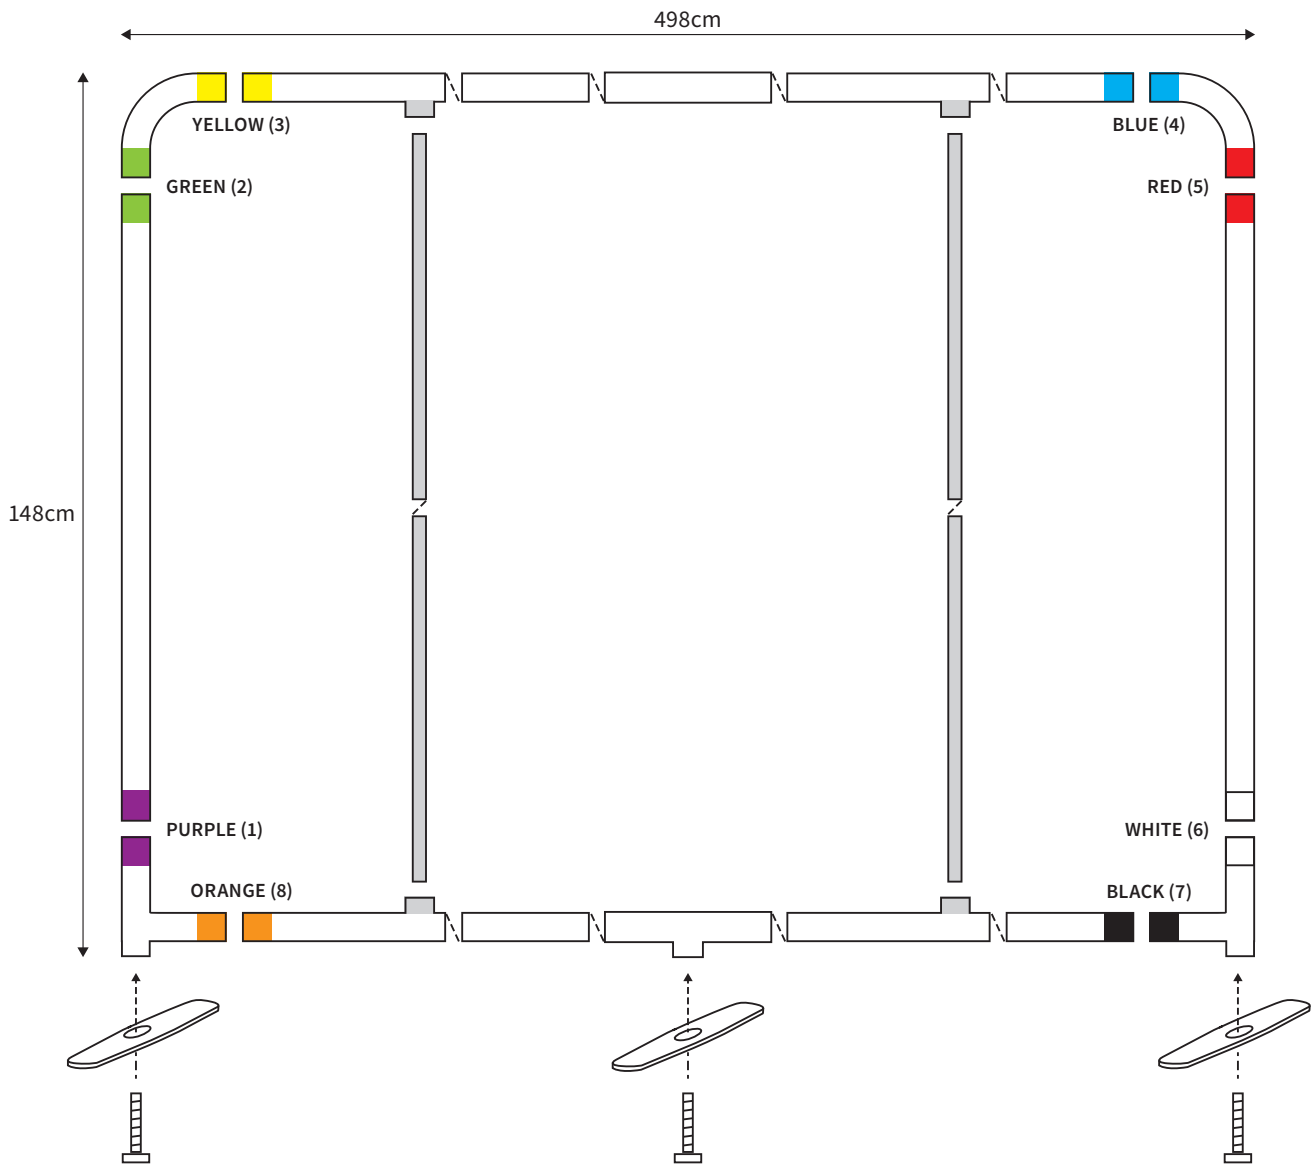

PARTS LIST					
				1x	HEXA-KEY (M8)
	2x	TOP CORNER		2x	TUBE HORIZONTAL (ø 3cm)
	2x	BOTTOM CORNER			
	3x	FOOT		2x	TUBE VERTICAL (ø 3cm)
	1x	SCREW (M6) FOOT MIDDLE			
	2x	SCREW (M8)		1x	TUBE SUPPORT (ø 2cm)
	1x	HEXA-KEY (M6)			

MANUAL

SHAPE STRAIGHT
WIDTH 598cm
HEIGHT 148cm

PARTS LIST					
				1x	HEXA-KEY (M8)
	2x	TOP CORNER		2x	TUBE HORIZONTAL (ø 3cm)
	2x	BOTTOM CORNER			
	3x	FOOT		2x	TUBE VERTICAL (ø 3cm)
	1x	SCREW (M6) FOOT MIDDLE			
	2x	SCREW (M8)		2x	TUBE SUPPORT (ø 2cm)
	1x	HEXA-KEY (M6)			

MANUAL

SHAPE STRAIGHT
WIDTH 498cm
HEIGHT 148cm

PARTS LIST				1x	HEXA-KEY (M8)
	2x	TOP CORNER		2x	TUBE HORIZONTAL (ø 3cm)
	2x	BOTTOM CORNER			
	3x	FOOT		2x	TUBE VERTICAL (ø 3cm)
	1x	SCREW (M6) FOOT MIDDLE			
	2x	SCREW (M8)		2x	TUBE SUPPORT (ø 2cm)
	1x	HEXA-KEY (M6)			

MANUAL

SHAPE STRAIGHT
WIDTH 98cm
HEIGHT 228cm

PARTS LIST

	2x	TOP CORNER		2x	TUBE HORIZONTAL (ø 3cm)
	2x	BOTTOM CORNER		2x	TUBE VERTICAL (ø 3cm)
	2x	FOOT			
	2x	SCREW (M8)			
	1x	HEXA-KEY (M8)			

MANUAL

SHAPE STRAIGHT
WIDTH 148cm
HEIGHT 228cm