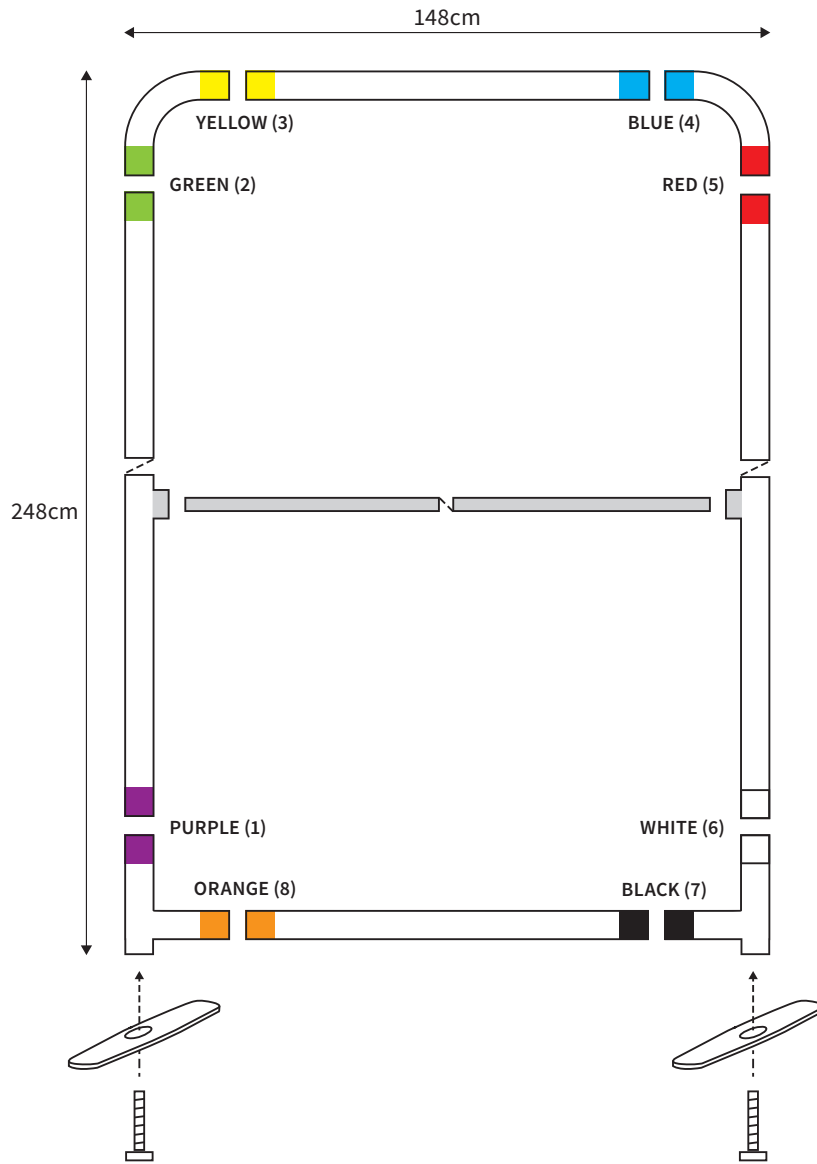

MANUAL

SHAPE STRAIGHT
WIDTH 98cm
HEIGHT 248cm

PARTS LIST

	2x	TOP CORNER		2x	TUBE HORIZONTAL (ø 3cm)
	2x	BOTTOM CORNER		2x	TUBE VERTICAL (ø 3cm)
	2x	FOOT			
	2x	SCREW (M8)		1x	TUBE SUPPORT (ø 2cm)
	1x	HEXA-KEY (M8)			

MANUAL

SHAPE STRAIGHT
WIDTH 148cm
HEIGHT 248cm

PARTS LIST					
	2x	TOP CORNER		2x	TUBE HORIZONTAL (ø 3cm)
	2x	BOTTOM CORNER		2x	TUBE VERTICAL (ø 3cm)
	2x	FOOT			
	2x	SCREW (M8)		1x	TUBE SUPPORT (ø 2cm)
	1x	HEXA-KEY (M8)			

MANUAL

SHAPE STRAIGHT
WIDTH 198cm
HEIGHT 248cm

PARTS LIST					
	2x	TOP CORNER		2x	TUBE HORIZONTAL (ø 3cm)
	2x	BOTTOM CORNER		2x	TUBE VERTICAL (ø 3cm)
	2x	FOOT			
	2x	SCREW (M8)		1x	TUBE SUPPORT (ø 2cm)
	1x	HEXA-KEY (M8)			

MANUAL

SHAPE STRAIGHT
WIDTH 98cm
HEIGHT 298cm

PARTS LIST					
	2x	TOP CORNER		2x	TUBE HORIZONTAL (ø 3cm)
	2x	BOTTOM CORNER		2x	TUBE VERTICAL (ø 3cm)
	2x	FOOT			
	2x	SCREW (M8)		1x	TUBE SUPPORT (ø 2cm)
	1x	HEXA-KEY (M8)			