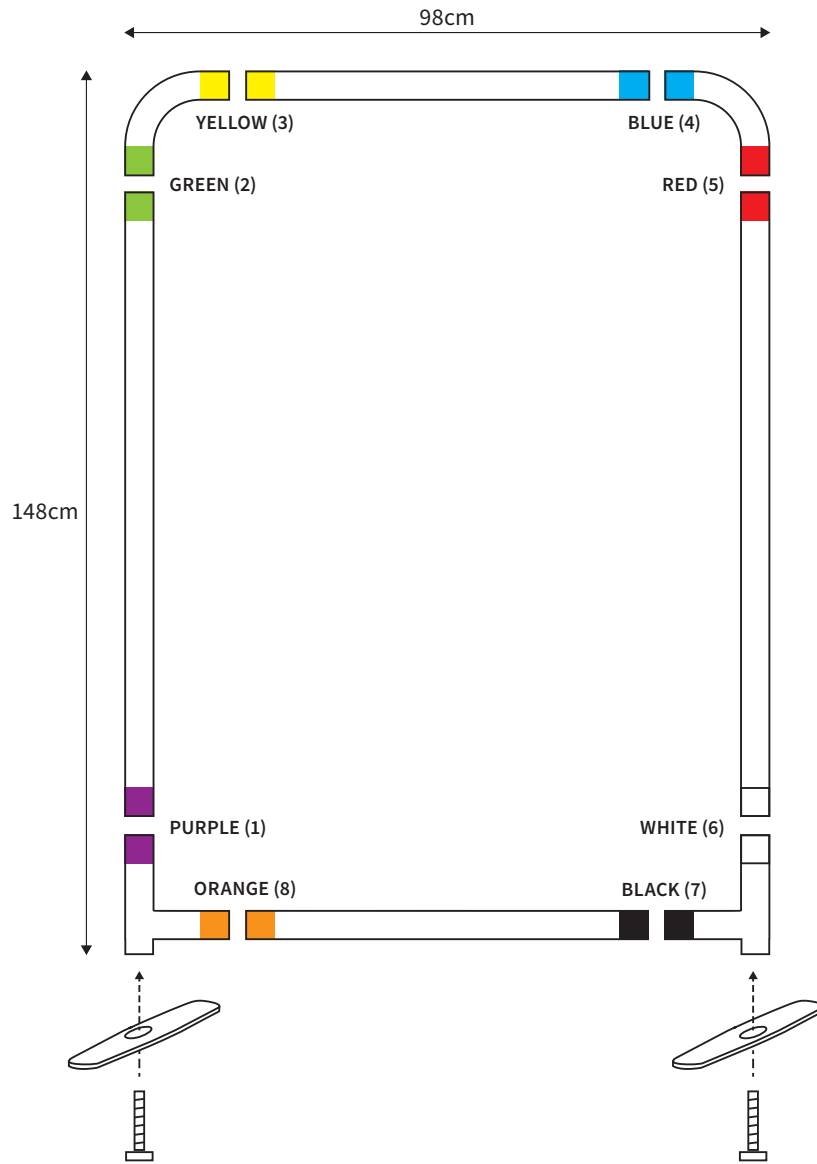

MANUAL

SHAPE STRAIGHT
WIDTH 498cm
HEIGHT 98cm

PARTS LIST				1x	HEXA-KEY (M8)
	2x	TOP CORNER		2x	TUBE HORIZONTAL (ø 3cm)
	2x	BOTTOM CORNER			
	3x	FOOT		2x	TUBE VERTICAL (ø 3cm)
	1x	SCREW (M6) FOOT MIDDLE			
	2x	SCREW (M8)		2x	TUBE SUPPORT (ø 2cm)
	1x	HEXA-KEY (M6)			

MANUAL

SHAPE STRAIGHT
WIDTH 598cm
HEIGHT 98cm

PARTS LIST				1x	HEXA-KEY (M8)
	2x	TOP CORNER		2x	TUBE HORIZONTAL (ø 3cm)
	2x	BOTTOM CORNER			
	3x	FOOT		2x	TUBE VERTICAL (ø 3cm)
	1x	SCREW (M6) FOOT MIDDLE			
	2x	SCREW (M8)		2x	TUBE SUPPORT (ø 2cm)
	1x	HEXA-KEY (M6)			

MANUAL

SHAPE STRAIGHT
WIDTH 98cm
HEIGHT 148cm

PARTS LIST					
	2x	TOP CORNER		2x	TUBE HORIZONTAL (ø 3cm)
	2x	BOTTOM CORNER		2x	TUBE VERTICAL (ø 3cm)
	2x	FOOT			
	2x	SCREW (M8)			
	1x	HEXA-KEY (M8)			

MANUAL

SHAPE STRAIGHT
WIDTH 148cm
HEIGHT 148cm

PARTS LIST

	2x	TOP CORNER		2x	TUBE HORIZONTAL (ø 3cm)
	2x	BOTTOM CORNER		2x	TUBE VERTICAL (ø 3cm)
	2x	FOOT			
	2x	SCREW (M8)			
	1x	HEXA-KEY (M8)			

MANUAL

SHAPE STRAIGHT
WIDTH 198cm
HEIGHT 148cm