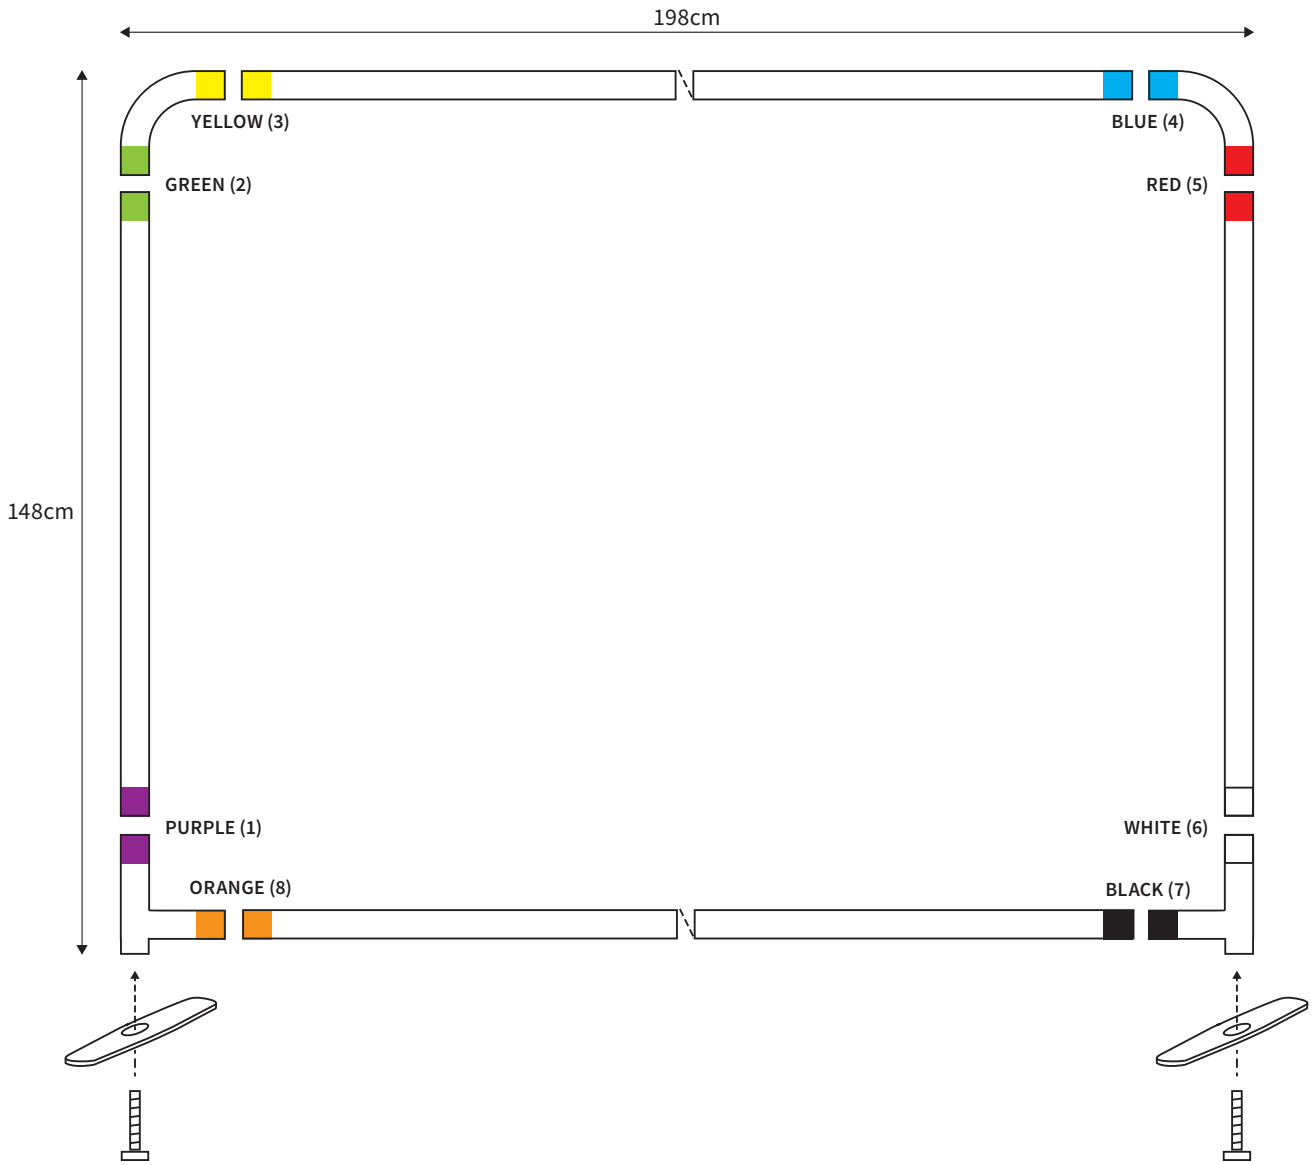

SHAPE STRAIGHT
WIDTH 148cm
HEIGHT 148cm

PARTS LIST

	2x	TOP CORNER		2x	TUBE HORIZONTAL (ø 3cm)
	2x	BOTTOM CORNER		2x	TUBE VERTICAL (ø 3cm)
	2x	FOOT			
	2x	SCREW (M8)			
	1x	HEXA-KEY (M8)			

MANUAL

SHAPE STRAIGHT
WIDTH 198cm
HEIGHT 148cm

PARTS LIST

	2x	TOP CORNER		2x	TUBE HORIZONTAL (ø 3cm)
	2x	BOTTOM CORNER		2x	TUBE VERTICAL (ø 3cm)
	2x	FOOT			
	2x	SCREW (M8)			
	1x	HEXA-KEY (M8)			

MANUAL

SHAPE STRAIGHT
WIDTH 248cm
HEIGHT 148cm

PARTS LIST