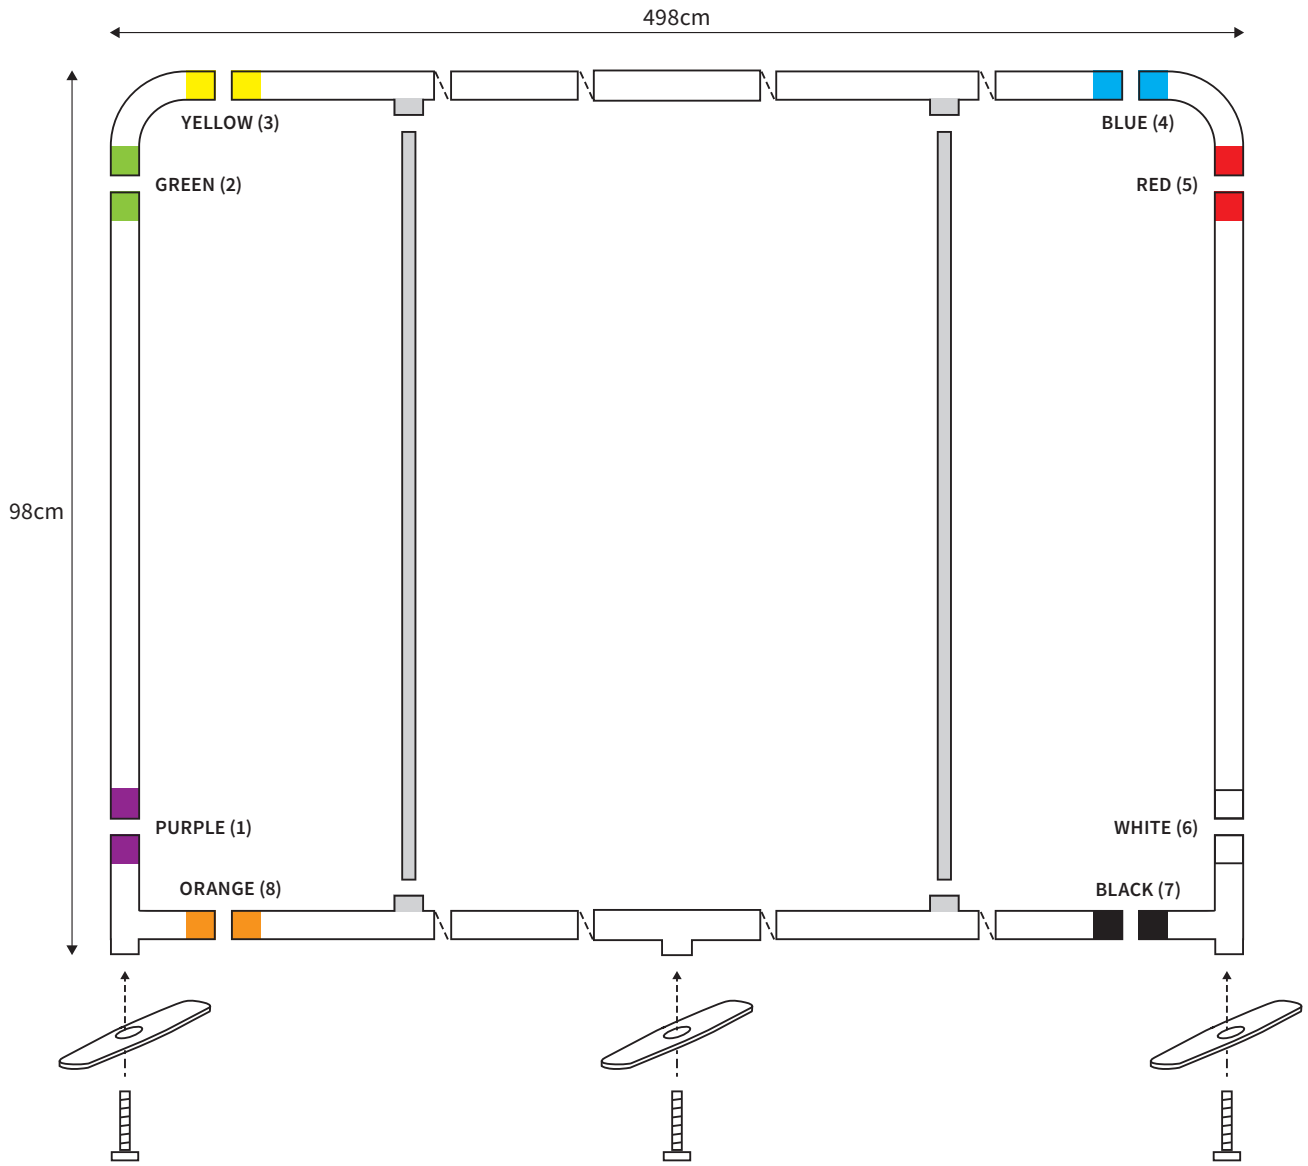

MANUAL

SHAPE STRAIGHT
WIDTH 298cm
HEIGHT 98cm

PARTS LIST

	2x	TOP CORNER		2x	TUBE HORIZONTAL (ø 3cm)
	2x	BOTTOM CORNER		2x	TUBE VERTICAL (ø 3cm)
	2x	FOOT			
	2x	SCREW (M8)		1x	TUBE SUPPORT (ø 2cm)
	1x	HEXA-KEY (M8)			

MANUAL

SHAPE STRAIGHT
WIDTH 398cm
HEIGHT 98cm

PARTS LIST					
				1x	HEXA-KEY (M8)
	2x	TOP CORNER		2x	TUBE HORIZONTAL (ø 3cm)
	2x	BOTTOM CORNER			
	3x	FOOT		2x	TUBE VERTICAL (ø 3cm)
	1x	SCREW (M6) FOOT MIDDLE			
	2x	SCREW (M8)		1x	TUBE SUPPORT (ø 2cm)
	1x	HEXA-KEY (M6)			

MANUAL

SHAPE STRAIGHT
WIDTH 498cm
HEIGHT 98cm

PARTS LIST				1x	HEXA-KEY (M8)
	2x	TOP CORNER		2x	TUBE HORIZONTAL (ø 3cm)
	2x	BOTTOM CORNER			
	3x	FOOT		2x	TUBE VERTICAL (ø 3cm)
	1x	SCREW (M6) FOOT MIDDLE			
	2x	SCREW (M8)		2x	TUBE SUPPORT (ø 2cm)
	1x	HEXA-KEY (M6)			

MANUAL

SHAPE STRAIGHT
WIDTH 598cm
HEIGHT 98cm

PARTS LIST				1x	HEXA-KEY (M8)
	2x	TOP CORNER		2x	TUBE HORIZONTAL (ø 3cm)
	2x	BOTTOM CORNER			
	3x	FOOT		2x	TUBE VERTICAL (ø 3cm)
	1x	SCREW (M6) FOOT MIDDLE			
	2x	SCREW (M8)		2x	TUBE SUPPORT (ø 2cm)
	1x	HEXA-KEY (M6)			