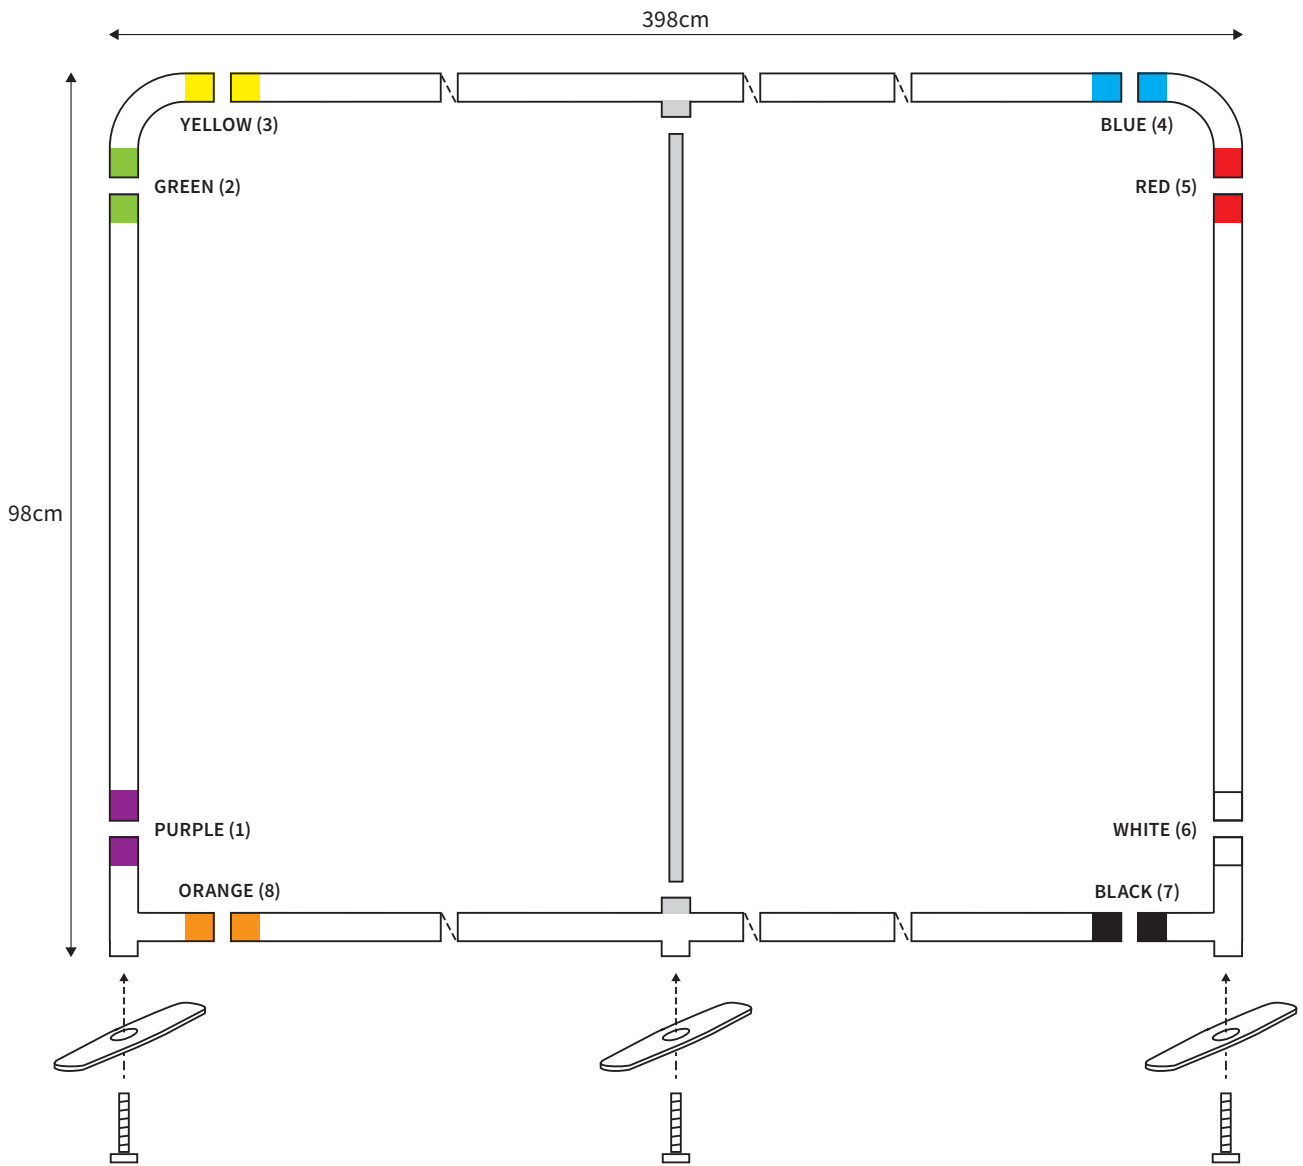

	2x	TOP CORNER		2x	TUBE HORIZONTAL (ø 3cm)
	2x	BOTTOM CORNER		2x	TUBE VERTICAL (ø 3cm)
	2x	FOOT			
	2x	SCREW (M8)			
	1x	HEXA-KEY (M8)			

MANUAL

SHAPE STRAIGHT
WIDTH 248cm
HEIGHT 98cm

PARTS LIST

	2x	TOP CORNER		2x	TUBE HORIZONTAL (ø 3cm)
	2x	BOTTOM CORNER		2x	TUBE VERTICAL (ø 3cm)
	2x	FOOT			
	2x	SCREW (M8)		1x	TUBE SUPPORT (ø 2cm)
	1x	HEXA-KEY (M8)			

MANUAL

SHAPE STRAIGHT
WIDTH 298cm
HEIGHT 98cm

PARTS LIST

	2x	TOP CORNER		2x	TUBE HORIZONTAL (ø 3cm)
	2x	BOTTOM CORNER		2x	TUBE VERTICAL (ø 3cm)
	2x	FOOT			
	2x	SCREW (M8)		1x	TUBE SUPPORT (ø 2cm)
	1x	HEXA-KEY (M8)			

MANUAL

SHAPE STRAIGHT
WIDTH 398cm
HEIGHT 98cm

PARTS LIST					
				1x	HEXA-KEY (M8)
	2x	TOP CORNER		2x	TUBE HORIZONTAL (ø 3cm)
	2x	BOTTOM CORNER			
	3x	FOOT		2x	TUBE VERTICAL (ø 3cm)
	1x	SCREW (M6) FOOT MIDDLE			
	2x	SCREW (M8)		1x	TUBE SUPPORT (ø 2cm)
	1x	HEXA-KEY (M6)			

MANUAL

SHAPE STRAIGHT
WIDTH 498cm
HEIGHT 98cm

PARTS LIST				1x	HEXA-KEY (M8)
	2x	TOP CORNER		2x	TUBE HORIZONTAL (ø 3cm)
	2x	BOTTOM CORNER			
	3x	FOOT		2x	TUBE VERTICAL (ø 3cm)
	1x	SCREW (M6) FOOT MIDDLE			
	2x	SCREW (M8)		2x	TUBE SUPPORT (ø 2cm)
	1x	HEXA-KEY (M6)			