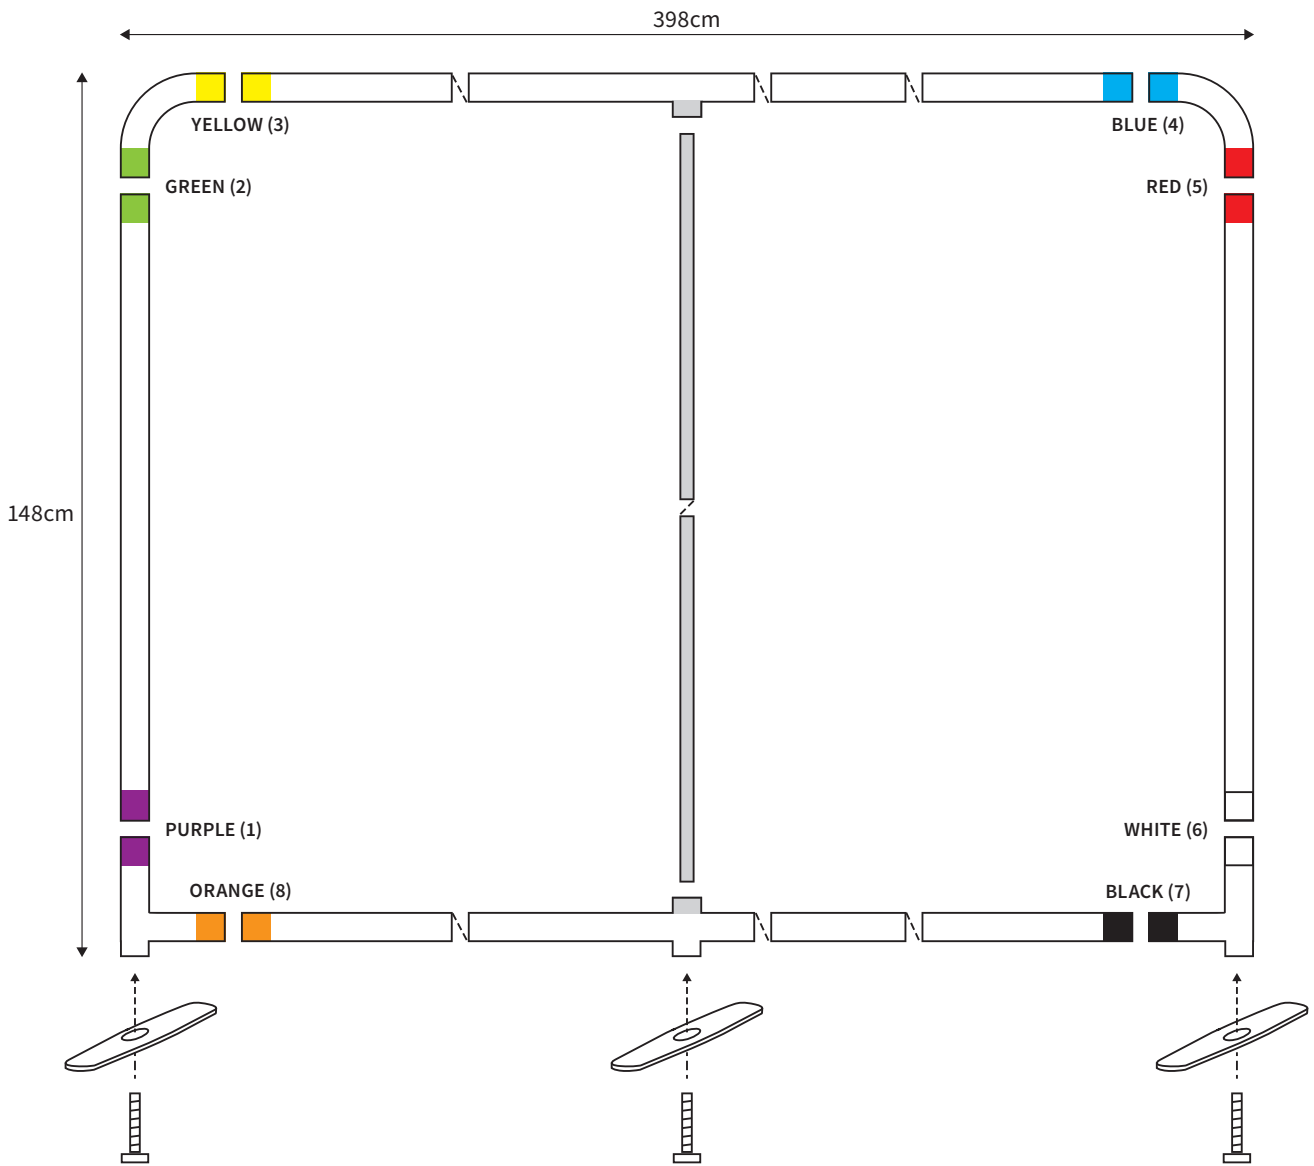

SHAPE STRAIGHT
WIDTH 148cm
HEIGHT 148cm

PARTS LIST

	2x	TOP CORNER		2x	TUBE HORIZONTAL (ø 3cm)
	2x	BOTTOM CORNER		2x	TUBE VERTICAL (ø 3cm)
	2x	FOOT			
	2x	SCREW (M8)			
	1x	HEXA-KEY (M8)			

MANUAL

SHAPE STRAIGHT
WIDTH 198cm
HEIGHT 148cm

PARTS LIST

	2x	TOP CORNER		2x	TUBE HORIZONTAL (ø 3cm)
	2x	BOTTOM CORNER		2x	TUBE VERTICAL (ø 3cm)
	2x	FOOT			
	2x	SCREW (M8)			
	1x	HEXA-KEY (M8)			

MANUAL

SHAPE STRAIGHT
WIDTH 248cm
HEIGHT 148cm

PARTS LIST

	2x	TOP CORNER		2x	TUBE HORIZONTAL (ø 3cm)
	2x	BOTTOM CORNER		2x	TUBE VERTICAL (ø 3cm)
	2x	FOOT			
	2x	SCREW (M8)		1x	TUBE SUPPORT (ø 2cm)
	1x	HEXA-KEY (M8)			

MANUAL

SHAPE STRAIGHT
WIDTH 398cm
HEIGHT 148cm

MANUAL

SHAPE STRAIGHT
WIDTH 98cm
HEIGHT 228cm

PARTS LIST

	2x	TOP CORNER		2x	TUBE HORIZONTAL (ø 3cm)
	2x	BOTTOM CORNER		2x	TUBE VERTICAL (ø 3cm)
	2x	FOOT			
	2x	SCREW (M8)			
	1x	HEXA-KEY (M8)			

MANUAL

SHAPE STRAIGHT
WIDTH 148cm
HEIGHT 228cm