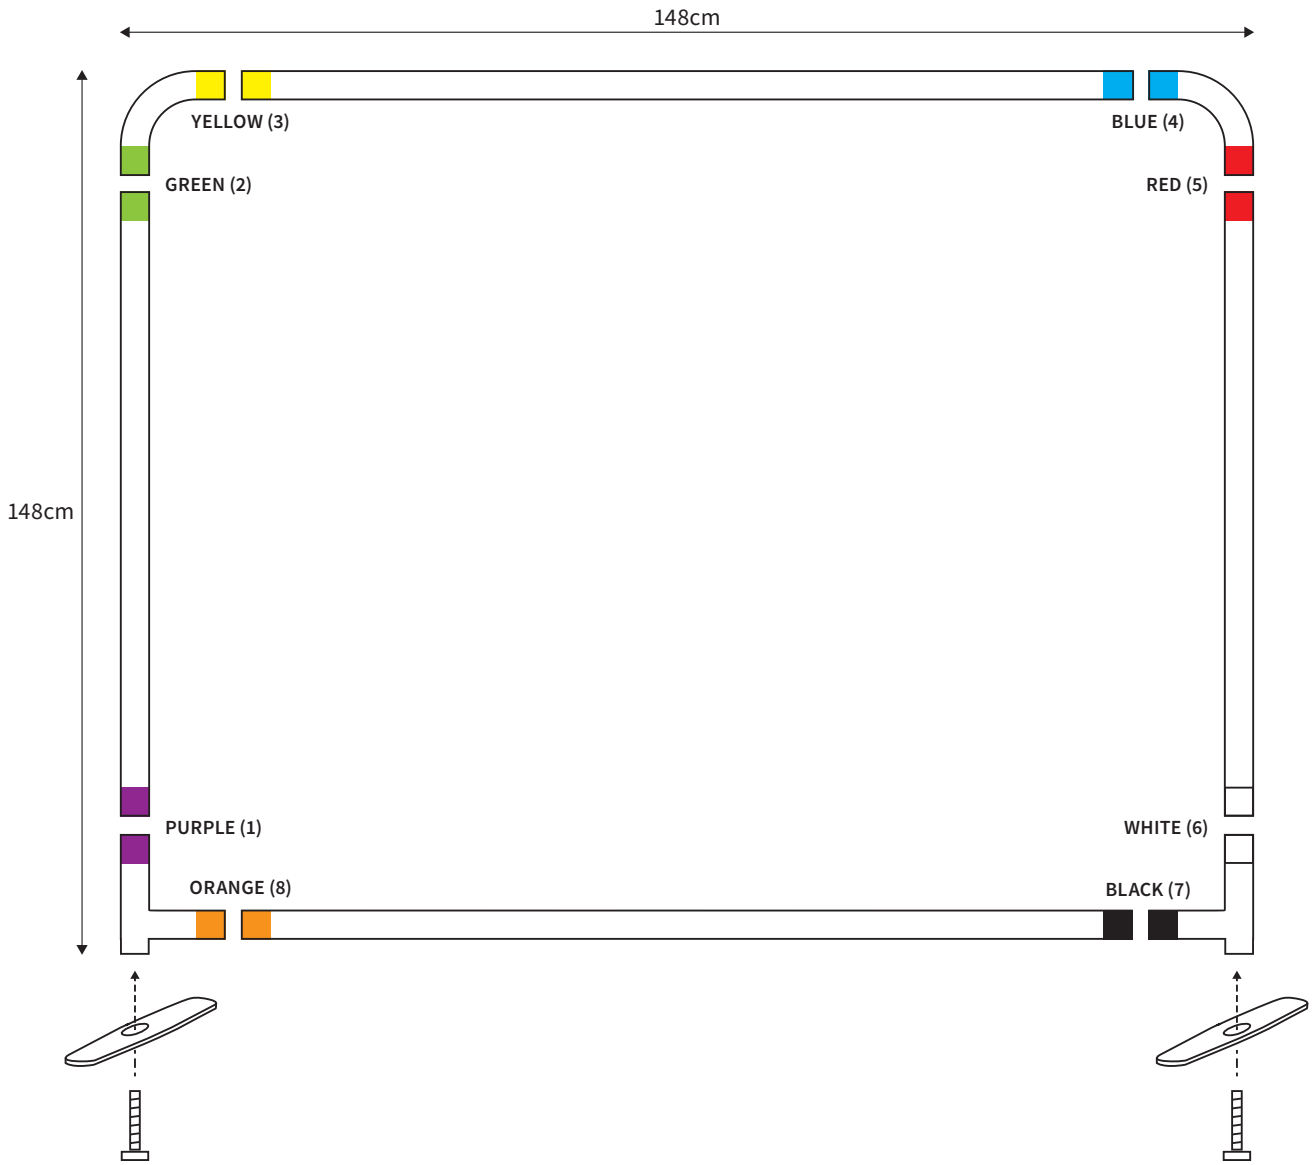

MANUAL

SHAPE STRAIGHT
WIDTH 98cm
HEIGHT 148cm

PARTS LIST					
	2x	TOP CORNER		2x	TUBE HORIZONTAL (ø 3cm)
	2x	BOTTOM CORNER		2x	TUBE VERTICAL (ø 3cm)
	2x	FOOT			
	2x	SCREW (M8)			
	1x	HEXA-KEY (M8)			

MANUAL

SHAPE STRAIGHT
WIDTH 148cm
HEIGHT 148cm

PARTS LIST

	2x	TOP CORNER		2x	TUBE HORIZONTAL (ø 3cm)
	2x	BOTTOM CORNER		2x	TUBE VERTICAL (ø 3cm)
	2x	FOOT			
	2x	SCREW (M8)			
	1x	HEXA-KEY (M8)			

MANUAL

SHAPE STRAIGHT
WIDTH 198cm
HEIGHT 148cm