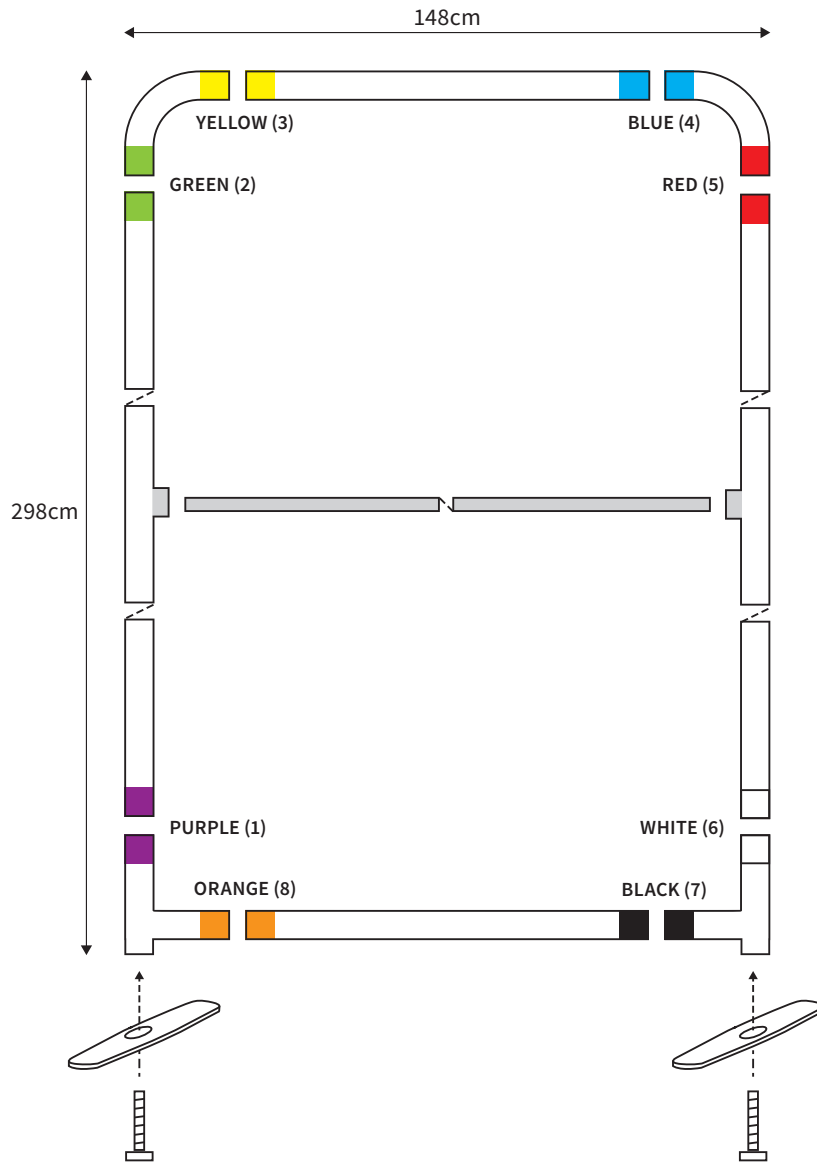

MANUAL

SHAPE STRAIGHT
WIDTH 198cm
HEIGHT 248cm

PARTS LIST					
	2x	TOP CORNER		2x	TUBE HORIZONTAL (ø 3cm)
	2x	BOTTOM CORNER		2x	TUBE VERTICAL (ø 3cm)
	2x	FOOT			
	2x	SCREW (M8)		1x	TUBE SUPPORT (ø 2cm)
	1x	HEXA-KEY (M8)			

MANUAL

SHAPE STRAIGHT
WIDTH 98cm
HEIGHT 298cm

PARTS LIST					
	2x	TOP CORNER		2x	TUBE HORIZONTAL (ø 3cm)
	2x	BOTTOM CORNER		2x	TUBE VERTICAL (ø 3cm)
	2x	FOOT			
	2x	SCREW (M8)		1x	TUBE SUPPORT (ø 2cm)
	1x	HEXA-KEY (M8)			

MANUAL

SHAPE STRAIGHT
WIDTH 148cm
HEIGHT 298cm

PARTS LIST

	2x	TOP CORNER		2x	TUBE HORIZONTAL (ø 3cm)
	2x	BOTTOM CORNER		2x	TUBE VERTICAL (ø 3cm)
	2x	FOOT			
	2x	SCREW (M8)		1x	TUBE SUPPORT (ø 2cm)
	1x	HEXA-KEY (M8)			

MANUAL

SHAPE STRAIGHT
WIDTH 198cm
HEIGHT 298cm

PARTS LIST					
	2x	TOP CORNER		2x	TUBE HORIZONTAL (ø 3cm)
	2x	BOTTOM CORNER		2x	TUBE VERTICAL (ø 3cm)
	2x	FOOT			
	2x	SCREW (M8)			
	1x	HEXA-KEY (M8)		1x	TUBE SUPPORT (ø 2cm)