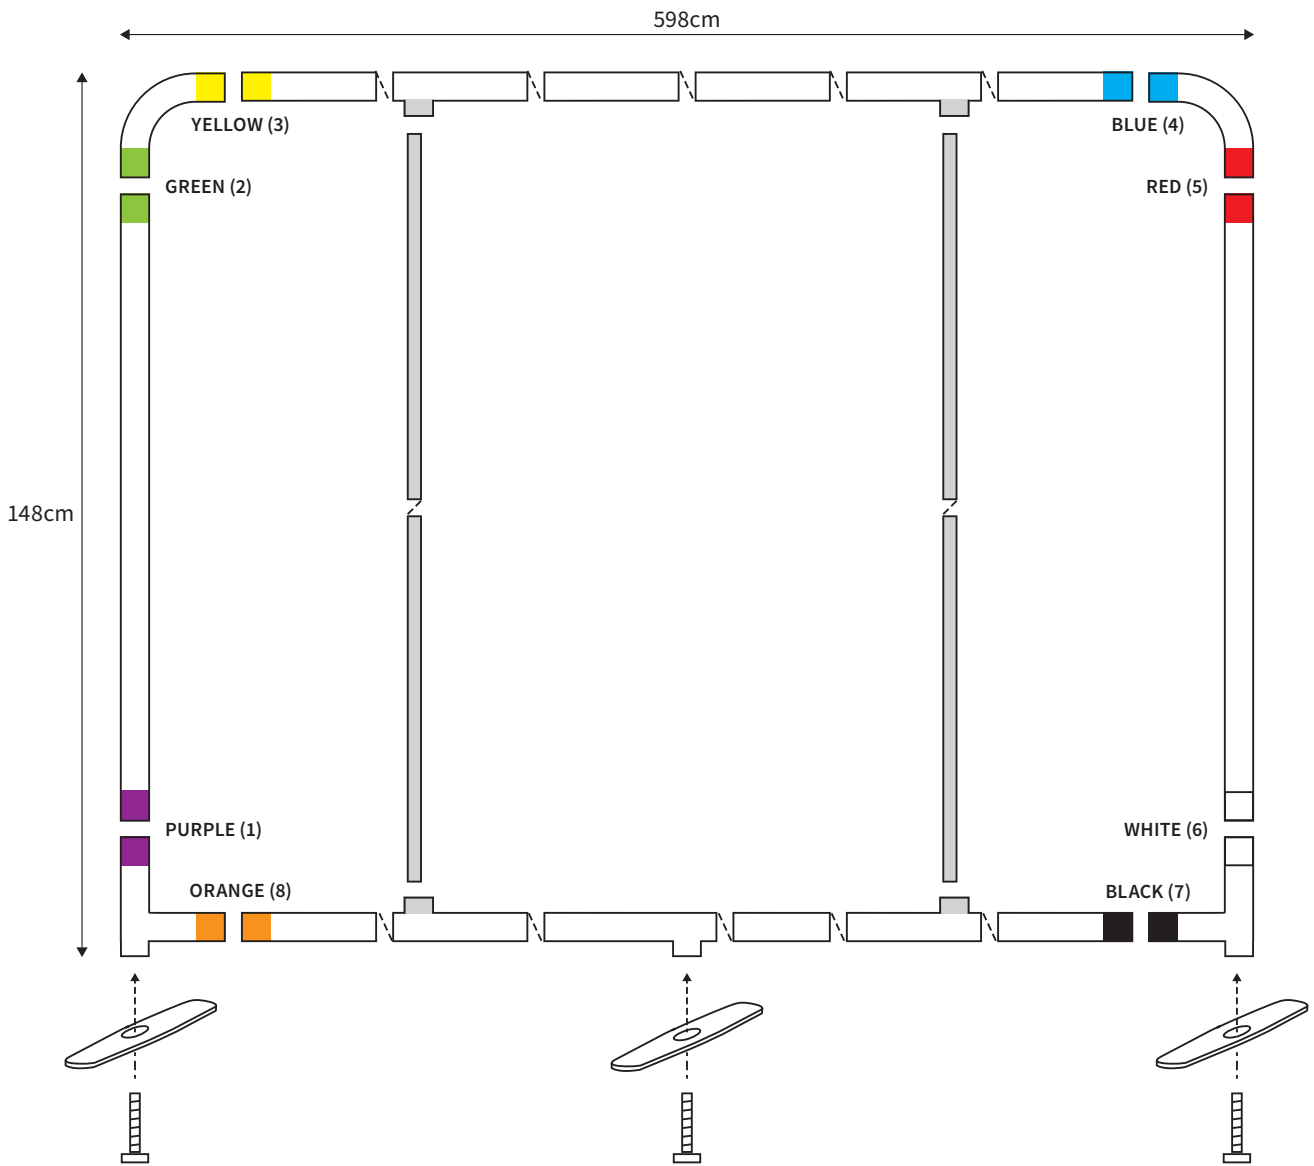

MANUAL

SHAPE STRAIGHT
WIDTH 598cm
HEIGHT 148cm

PARTS LIST					
				1x	HEXA-KEY (M8)
	2x	TOP CORNER		2x	TUBE HORIZONTAL (ø 3cm)
	2x	BOTTOM CORNER			
	3x	FOOT		2x	TUBE VERTICAL (ø 3cm)
	1x	SCREW (M6) FOOT MIDDLE			
	2x	SCREW (M8)		2x	TUBE SUPPORT (ø 2cm)
	1x	HEXA-KEY (M6)