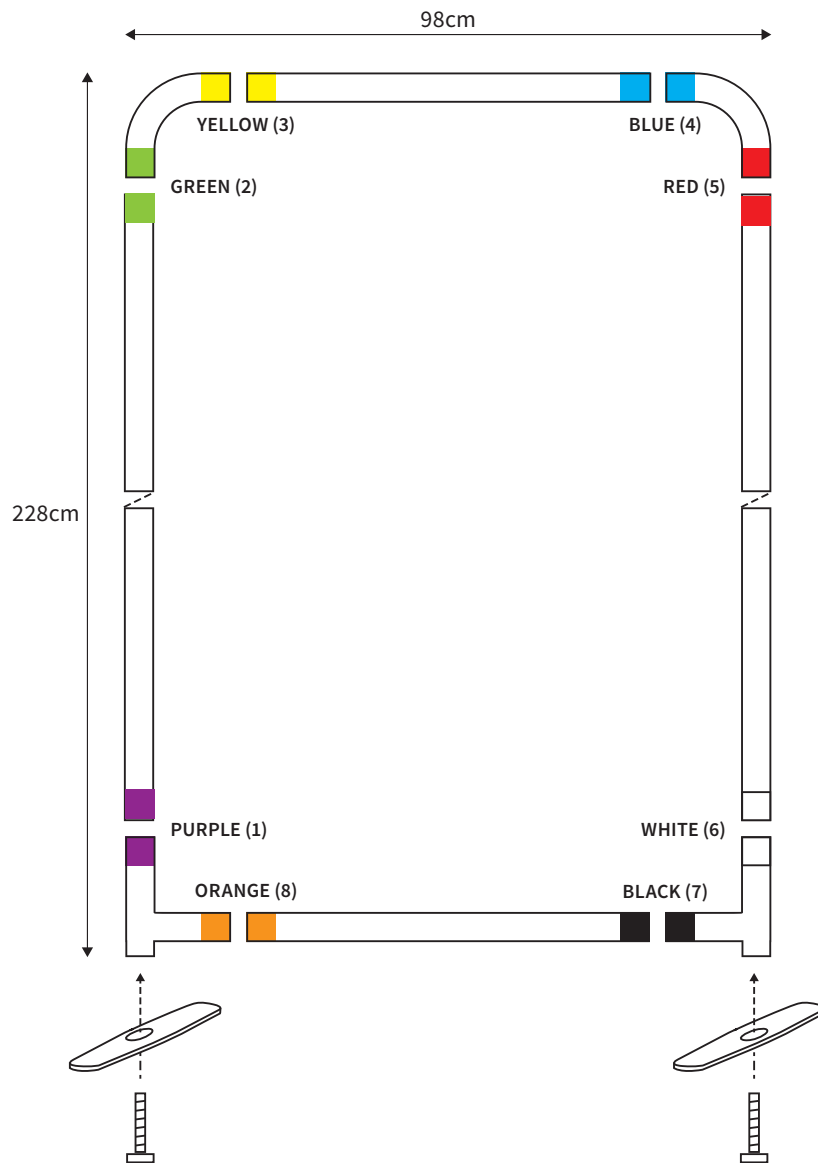

MANUAL

SHAPE STRAIGHT
WIDTH 598cm
HEIGHT 148cm

PARTS LIST					
				1x	HEXA-KEY (M8)
	2x	TOP CORNER		2x	TUBE HORIZONTAL (ø 3cm)
	2x	BOTTOM CORNER			
	3x	FOOT		2x	TUBE VERTICAL (ø 3cm)
	1x	SCREW (M6) FOOT MIDDLE			
	2x	SCREW (M8)		2x	TUBE SUPPORT (ø 2cm)
	1x	HEXA-KEY (M6)			

MANUAL

SHAPE STRAIGHT
WIDTH 498cm
HEIGHT 148cm

PARTS LIST				1x	HEXA-KEY (M8)
	2x	TOP CORNER		2x	TUBE HORIZONTAL (ø 3cm)
	2x	BOTTOM CORNER			
	3x	FOOT		2x	TUBE VERTICAL (ø 3cm)
	1x	SCREW (M6) FOOT MIDDLE			
	2x	SCREW (M8)		2x	TUBE SUPPORT (ø 2cm)
	1x	HEXA-KEY (M6)			

MANUAL

SHAPE STRAIGHT
WIDTH 98cm
HEIGHT 228cm

PARTS LIST

	2x	TOP CORNER		2x	TUBE HORIZONTAL (ø 3cm)
	2x	BOTTOM CORNER		2x	TUBE VERTICAL (ø 3cm)
	2x	FOOT			
	2x	SCREW (M8)			
	1x	HEXA-KEY (M8)			

MANUAL

SHAPE STRAIGHT
WIDTH 148cm
HEIGHT 228cm

MANUAL

SHAPE STRAIGHT
WIDTH 248cm
HEIGHT 228cm

PARTS LIST

	2x	TOP CORNER		2x	TUBE HORIZONTAL (ø 3cm)
	2x	BOTTOM CORNER		2x	TUBE VERTICAL (ø 3cm)
	2x	FOOT			
	2x	SCREW (M8)		1x	TUBE SUPPORT (ø 2cm)
	1x	HEXA-KEY (M8)			