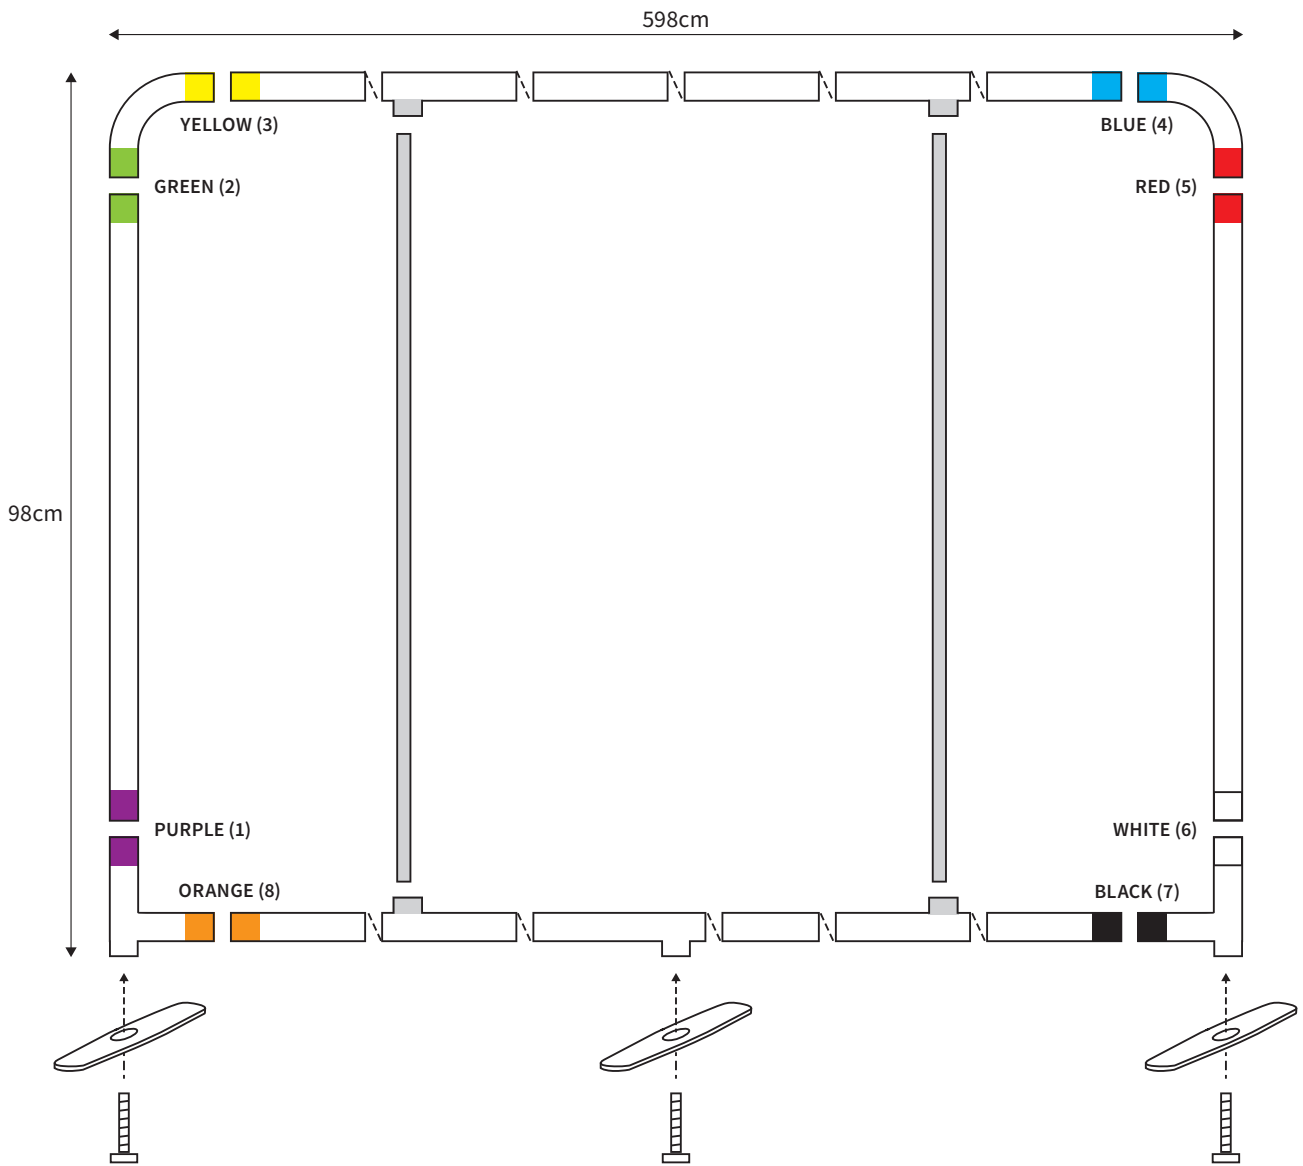

MANUAL

SHAPE STRAIGHT
WIDTH 398cm
HEIGHT 98cm

PARTS LIST					
				1x	HEXA-KEY (M8)
	2x	TOP CORNER		2x	TUBE HORIZONTAL (ø 3cm)
	2x	BOTTOM CORNER			
	3x	FOOT		2x	TUBE VERTICAL (ø 3cm)
	1x	SCREW (M6) FOOT MIDDLE			
	2x	SCREW (M8)		1x	TUBE SUPPORT (ø 2cm)
	1x	HEXA-KEY (M6)			

MANUAL

SHAPE STRAIGHT
WIDTH 498cm
HEIGHT 98cm

PARTS LIST				1x	HEXA-KEY (M8)
	2x	TOP CORNER		2x	TUBE HORIZONTAL (ø 3cm)
	2x	BOTTOM CORNER			
	3x	FOOT		2x	TUBE VERTICAL (ø 3cm)
	1x	SCREW (M6) FOOT MIDDLE			
	2x	SCREW (M8)		2x	TUBE SUPPORT (ø 2cm)
	1x	HEXA-KEY (M6)			

MANUAL

SHAPE STRAIGHT
WIDTH 598cm
HEIGHT 98cm

PARTS LIST				1x	HEXA-KEY (M8)
	2x	TOP CORNER		2x	TUBE HORIZONTAL (ø 3cm)
	2x	BOTTOM CORNER			
	3x	FOOT		2x	TUBE VERTICAL (ø 3cm)
	1x	SCREW (M6) FOOT MIDDLE			
	2x	SCREW (M8)		2x	TUBE SUPPORT (ø 2cm)
	1x	HEXA-KEY (M6)			

SHAPE STRAIGHT
WIDTH 148cm
HEIGHT 148cm

PARTS LIST

	2x	TOP CORNER		2x	TUBE HORIZONTAL (ø 3cm)
	2x	BOTTOM CORNER		2x	TUBE VERTICAL (ø 3cm)
	2x	FOOT			
	2x	SCREW (M8)			
	1x	HEXA-KEY (M8)			

MANUAL

SHAPE STRAIGHT
WIDTH 198cm
HEIGHT 148cm