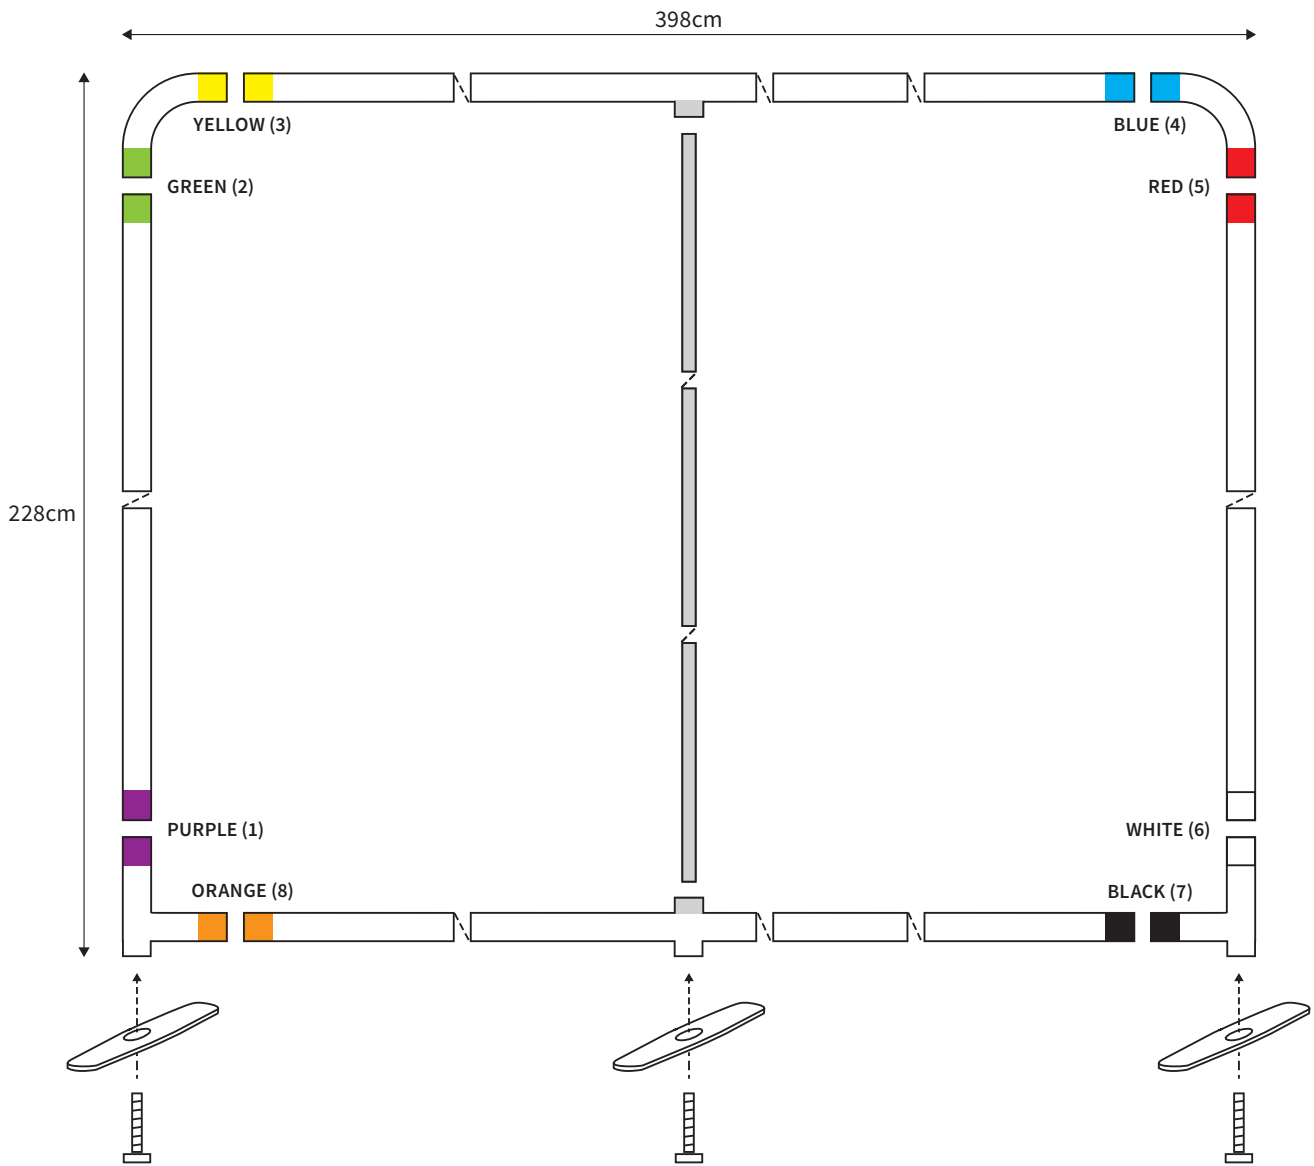

MANUAL

SHAPE STRAIGHT
WIDTH 248cm
HEIGHT 228cm

PARTS LIST

	2x	TOP CORNER		2x	TUBE HORIZONTAL (ø 3cm)
	2x	BOTTOM CORNER		2x	TUBE VERTICAL (ø 3cm)
	2x	FOOT			
	2x	SCREW (M8)		1x	TUBE SUPPORT (ø 2cm)
	1x	HEXA-KEY (M8)			

MANUAL

SHAPE STRAIGHT
WIDTH 298cm
HEIGHT 228cm

PARTS LIST

	2x	TOP CORNER		2x	TUBE HORIZONTAL (ø 3cm)
	2x	BOTTOM CORNER		2x	TUBE VERTICAL (ø 3cm)
	2x	FOOT			
	2x	SCREW (M8)		1x	TUBE SUPPORT (ø 2cm)
	1x	HEXA-KEY (M8)			

MANUAL

SHAPE STRAIGHT
WIDTH 398cm
HEIGHT 228cm

PARTS LIST					
				1x	HEXA-KEY (M8)
	2x	TOP CORNER		2x	TUBE HORIZONTAL (ø 3cm)
	2x	BOTTOM CORNER			
	3x	FOOT		2x	TUBE VERTICAL (ø 3cm)
	1x	SCREW (M6) FOOT MIDDLE			
	2x	SCREW (M8)		1x	TUBE SUPPORT (ø 2cm)
	1x	HEXA-KEY (M6)			

MANUAL

SHAPE STRAIGHT
WIDTH 498cm
HEIGHT 228cm

PARTS LIST					
				1x	HEXA-KEY (M8)
	2x	TOP CORNER		2x	TUBE HORIZONTAL (ø 3cm)
	2x	BOTTOM CORNER			
	3x	FOOT		2x	TUBE VERTICAL (ø 3cm)
	1x	SCREW (M6) FOOT MIDDLE			
	2x	SCREW (M8)		2x	TUBE SUPPORT (ø 2cm)
	1x	HEXA-KEY (M6)			