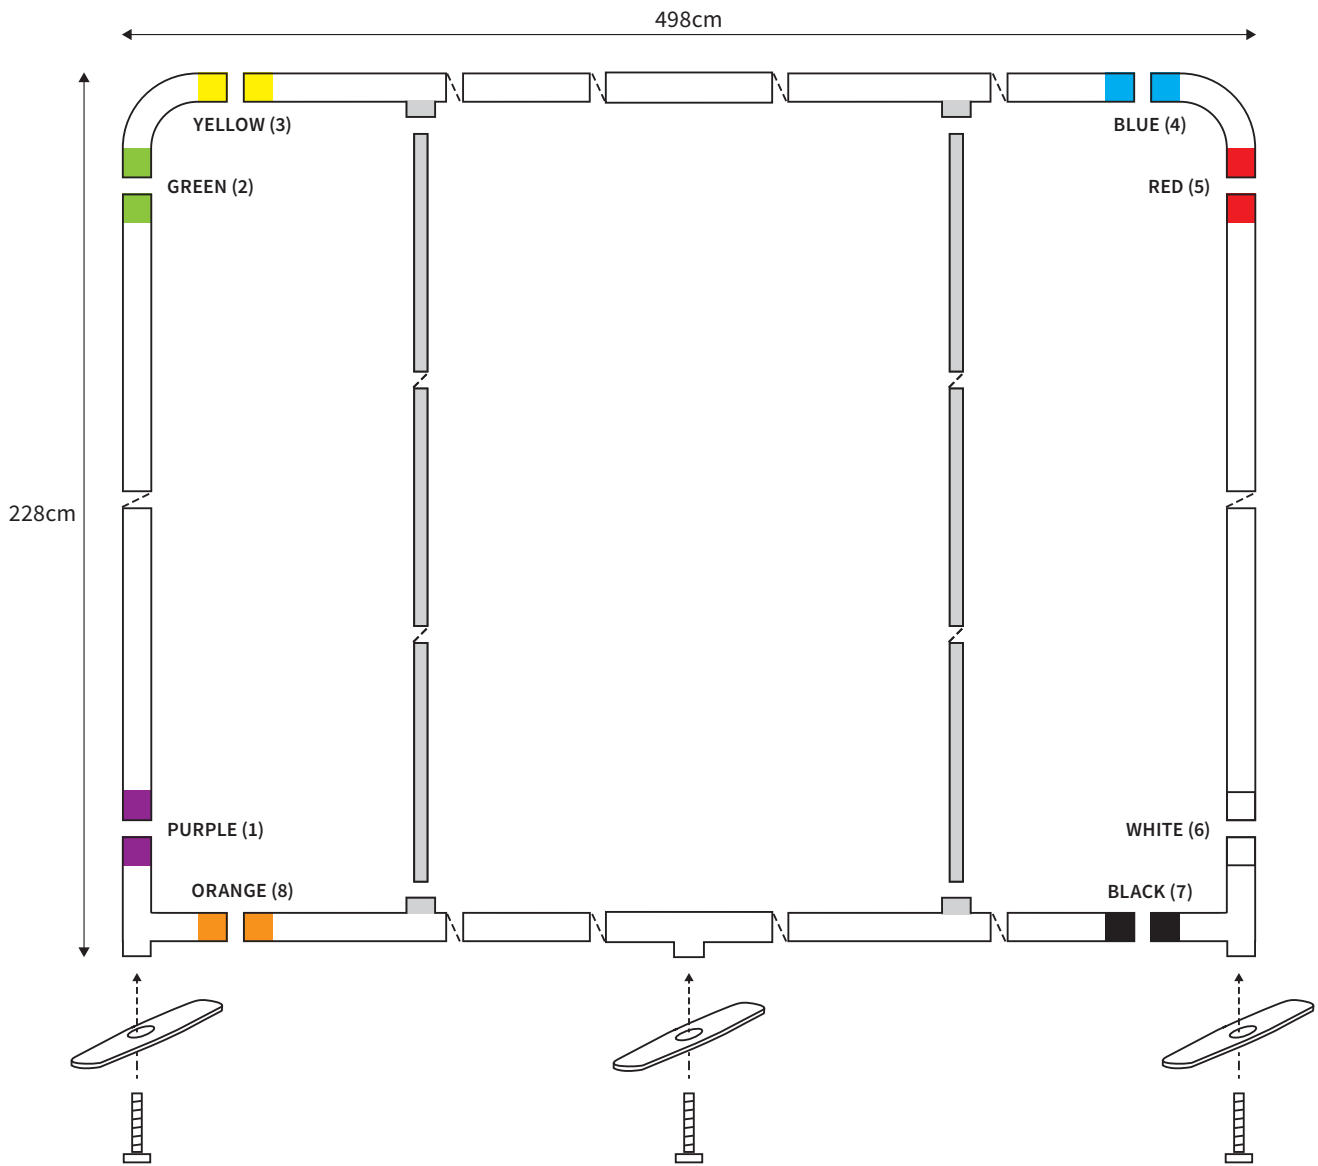

MANUAL

SHAPE STRAIGHT
WIDTH 298cm
HEIGHT 228cm

PARTS LIST

	2x	TOP CORNER		2x	TUBE HORIZONTAL (ø 3cm)
	2x	BOTTOM CORNER		2x	TUBE VERTICAL (ø 3cm)
	2x	FOOT			
	2x	SCREW (M8)		1x	TUBE SUPPORT (ø 2cm)
	1x	HEXA-KEY (M8)			

MANUAL

SHAPE STRAIGHT
WIDTH 398cm
HEIGHT 228cm

PARTS LIST					
				1x	HEXA-KEY (M8)
	2x	TOP CORNER		2x	TUBE HORIZONTAL (ø 3cm)
	2x	BOTTOM CORNER			
	3x	FOOT		2x	TUBE VERTICAL (ø 3cm)
	1x	SCREW (M6) FOOT MIDDLE			
	2x	SCREW (M8)		1x	TUBE SUPPORT (ø 2cm)
	1x	HEXA-KEY (M6)			

MANUAL

SHAPE STRAIGHT
WIDTH 498cm
HEIGHT 228cm

PARTS LIST					
				1x	HEXA-KEY (M8)
	2x	TOP CORNER		2x	TUBE HORIZONTAL (ø 3cm)
	2x	BOTTOM CORNER			
	3x	FOOT		2x	TUBE VERTICAL (ø 3cm)
	1x	SCREW (M6) FOOT MIDDLE			
	2x	SCREW (M8)		2x	TUBE SUPPORT (ø 2cm)
	1x	HEXA-KEY (M6)			

MANUAL

SHAPE STRAIGHT
WIDTH 598cm
HEIGHT 228cm

PARTS LIST				1x	HEXA-KEY (M8)
	2x	TOP CORNER		2x	TUBE HORIZONTAL (ø 3cm)
	2x	BOTTOM CORNER			
	3x	FOOT		2x	TUBE VERTICAL (ø 3cm)
	1x	SCREW (M6) FOOT MIDDLE			
	2x	SCREW (M8)		2x	TUBE SUPPORT (ø 2cm)
	1x	HEXA-KEY (M6)			