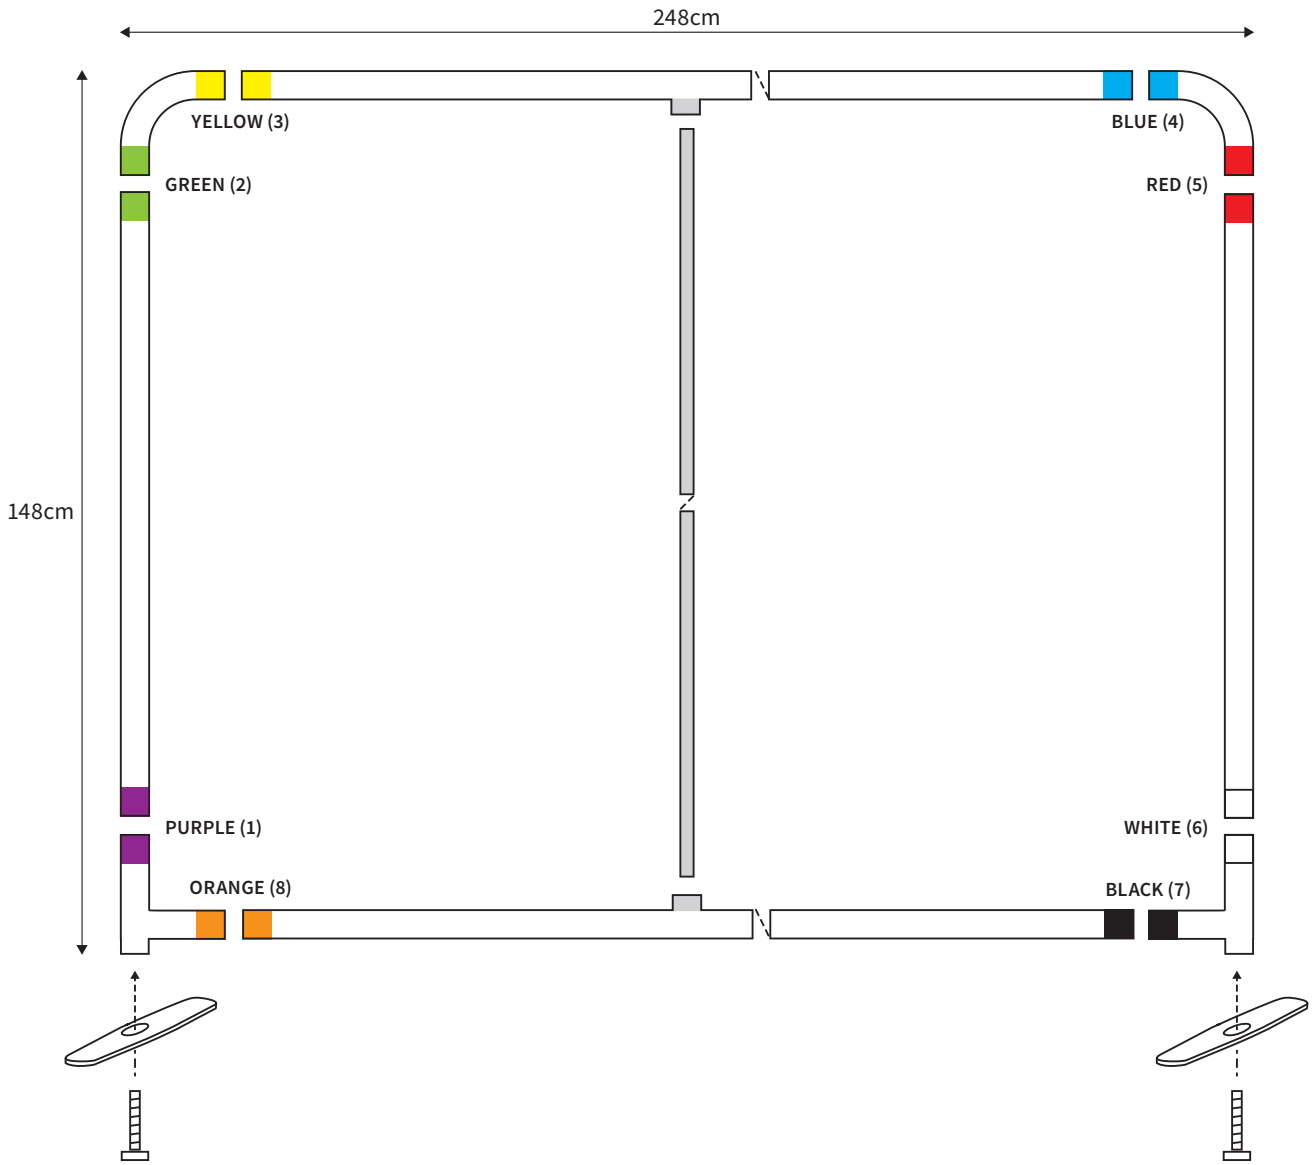

SHAPE STRAIGHT
WIDTH 148cm
HEIGHT 148cm

PARTS LIST

	2x	TOP CORNER		2x	TUBE HORIZONTAL (ø 3cm)
	2x	BOTTOM CORNER		2x	TUBE VERTICAL (ø 3cm)
	2x	FOOT			
	2x	SCREW (M8)			
	1x	HEXA-KEY (M8)			

MANUAL

SHAPE STRAIGHT
WIDTH 198cm
HEIGHT 148cm

PARTS LIST

	2x	TOP CORNER		2x	TUBE HORIZONTAL (ø 3cm)
	2x	BOTTOM CORNER		2x	TUBE VERTICAL (ø 3cm)
	2x	FOOT			
	2x	SCREW (M8)			
	1x	HEXA-KEY (M8)			

MANUAL

SHAPE STRAIGHT
WIDTH 248cm
HEIGHT 148cm

PARTS LIST