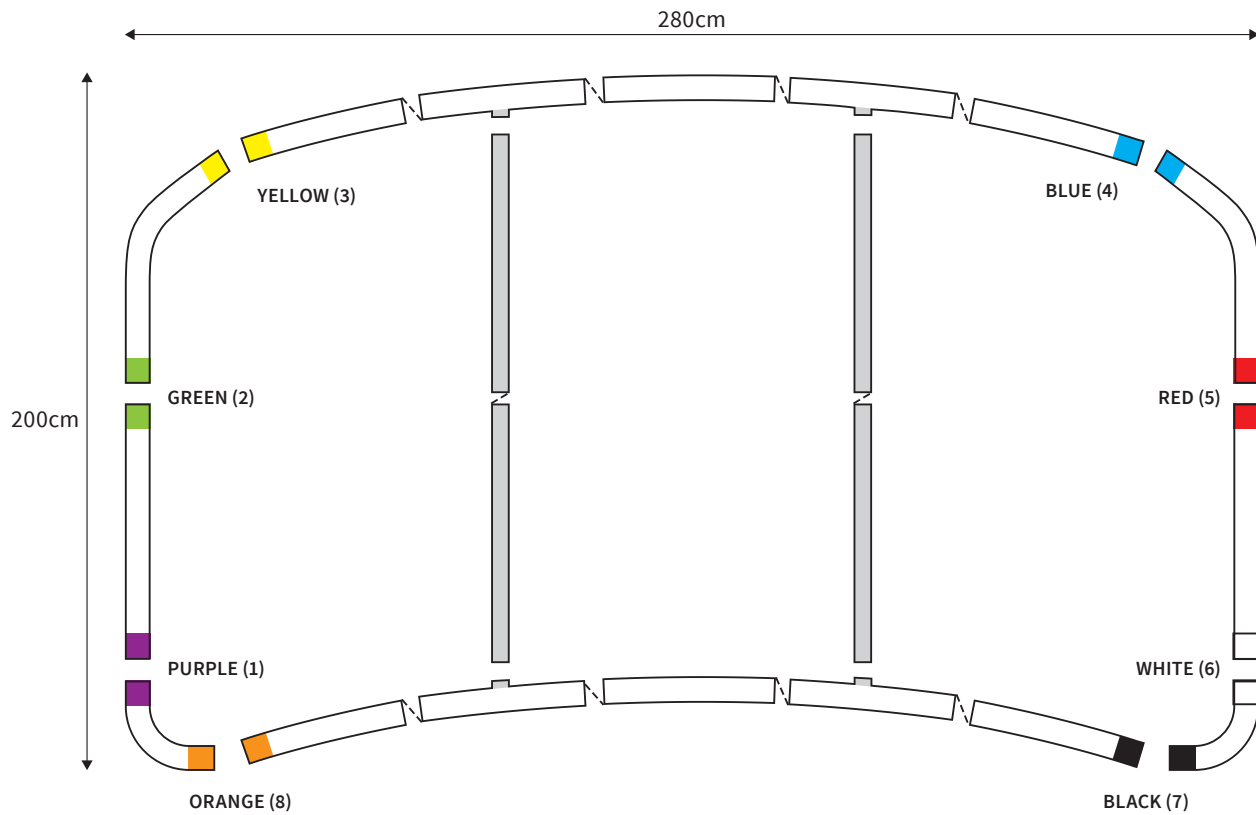

# MANUAL

**SHAPE** MOON  
**WIDTH** 280cm  
**HEIGHT** 200cm

## PARTS LIST

	2x	<b>TOP CORNER</b>
	2x	<b>BOTTOM CORNER</b>
	2x	<b>TUBE HORIZONTAL ( ø 34mm )</b>
	2x	<b>TUBE VERTICAL ( ø 34mm )</b>
	2x	<b>TUBE SUPPORT ( ø 24mm )</b>