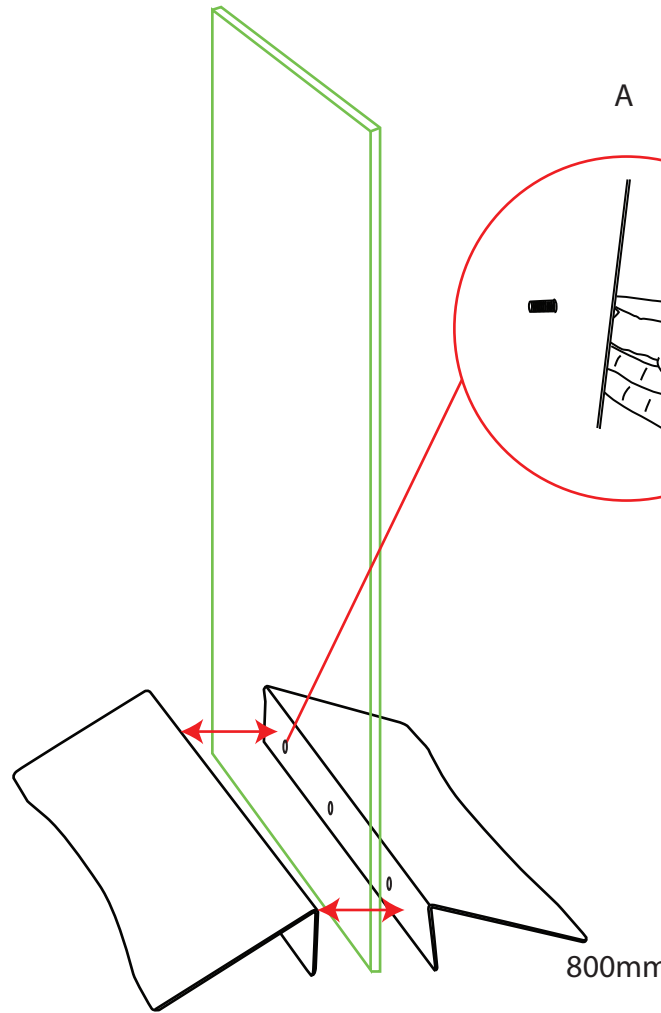

Wedge

- 300mm wide - 3kg
- 600mm wide - 5.1kg
- 800mm wide - 7.4kg
- 1000mm wide - 9.2kg

Recommended maximum graphic height:
1500mm high using 10mm thick foam PVC

Hole height from the bottom of the unit is 42.50mm
8mm Bolt Supplied