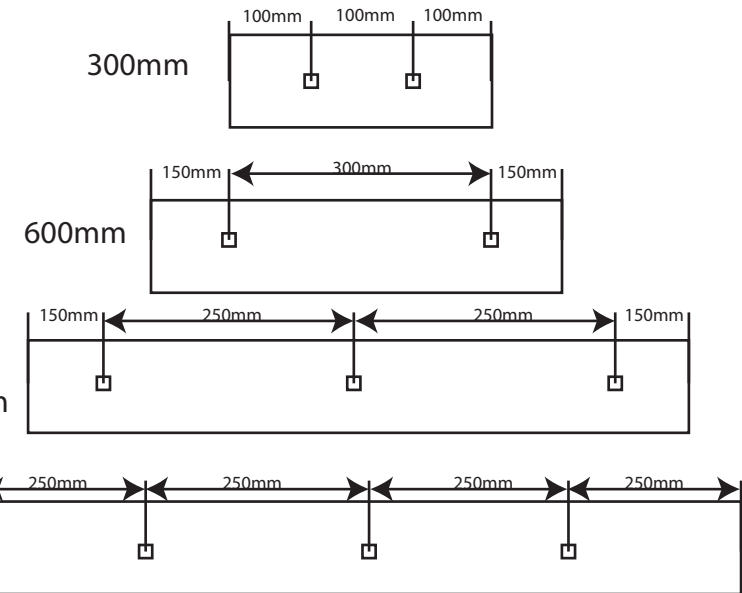

Wedge

- 300mm wide - 3kg
- 600mm wide - 5.1kg
- 800mm wide - 7.4kg
- 1000mm wide - 9.2kg

Recommended maximum graphic height:
1500mm high using 10mm thick foam PVC

Hole height from the bottom of the unit is 42.50mm
8mm Bolt Supplied