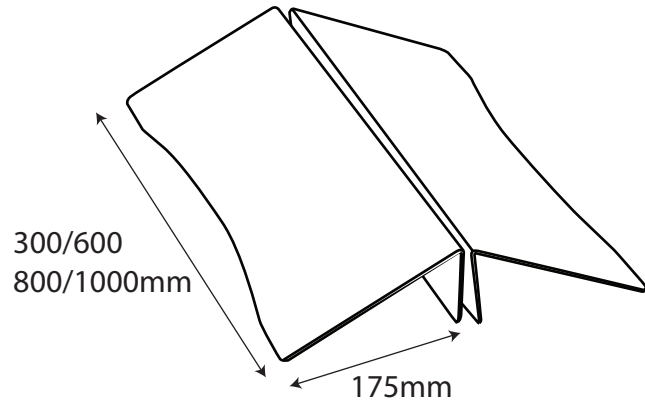

Wedge

- 300mm wide - 3kg
- 600mm wide - 5.1kg
- 800mm wide - 7.4kg
- 1000mm wide - 9.2kg

Recommended maximum graphic height:
1500mm high using 10mm thick foam PVC

Hole height from the bottom of the unit is 42.50mm
8mm Bolt Supplied