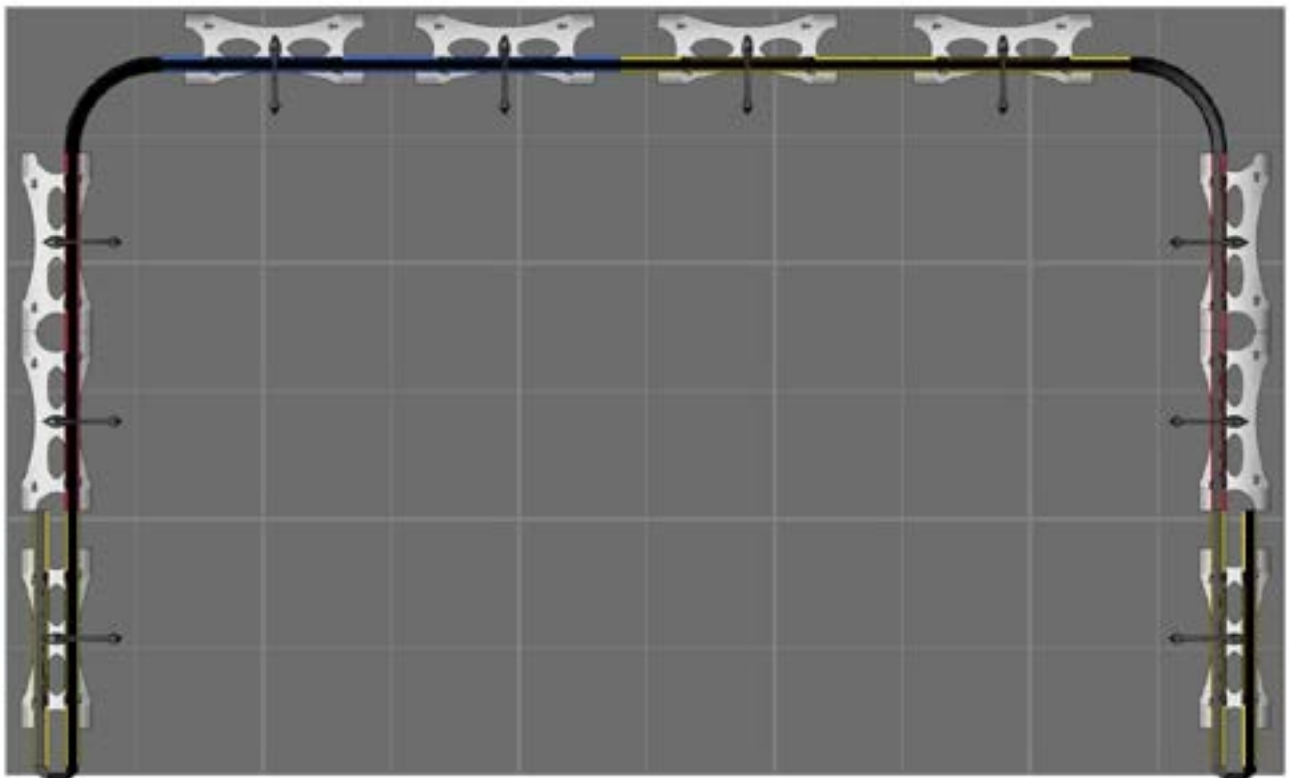

© Cad Drawing 53

5m x 3m - Flat End Caps

Stand 2000mm Height

Stand Key: ■ 550 ■ 700 ■ 800 ■ 900 ■ 1000