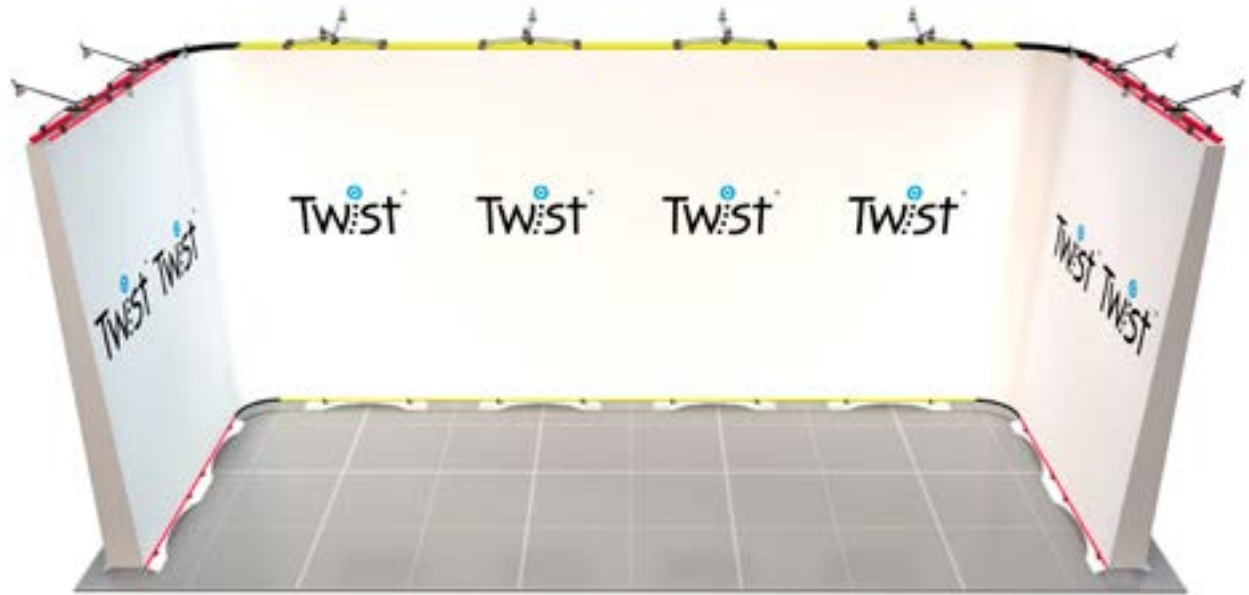

7m x 4m - Without End Caps

Stand 2000mm Height

Stand Key: ■ 550 ■ 700 ■ 800 ■ 900 ■ 1000

Cad Drawing 87

9m x 6m - Flat & Curved End Caps

Stand 2000mm to 2250mm Height

Stand Key: ■ 550 ■ 700 ■ 800 ■ 900 ■ 1000

\*Please note - Outer Flexi is 550mm wide.  
Inner Flexi is smaller custom size.