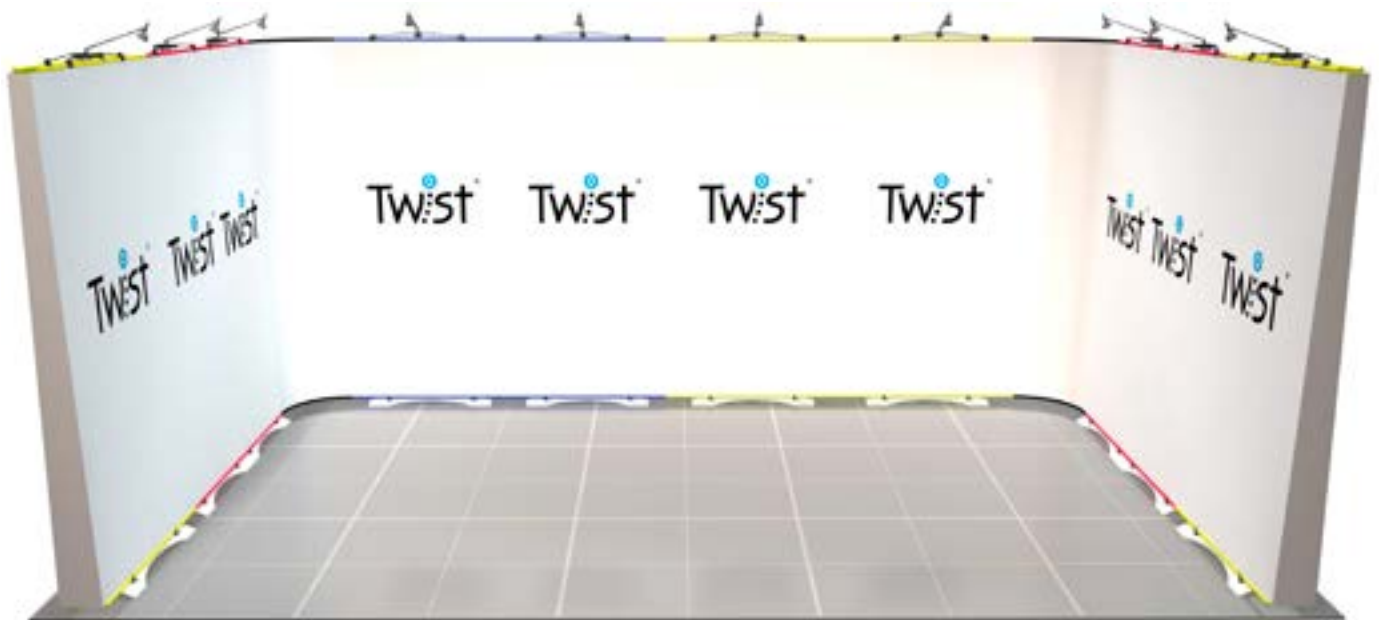

© Cad Drawing 53

5m x 3m - Flat End Caps

Stand 2000mm Height

Stand Key: ■ 550 ■ 700 ■ 800 ■ 900 ■ 1000