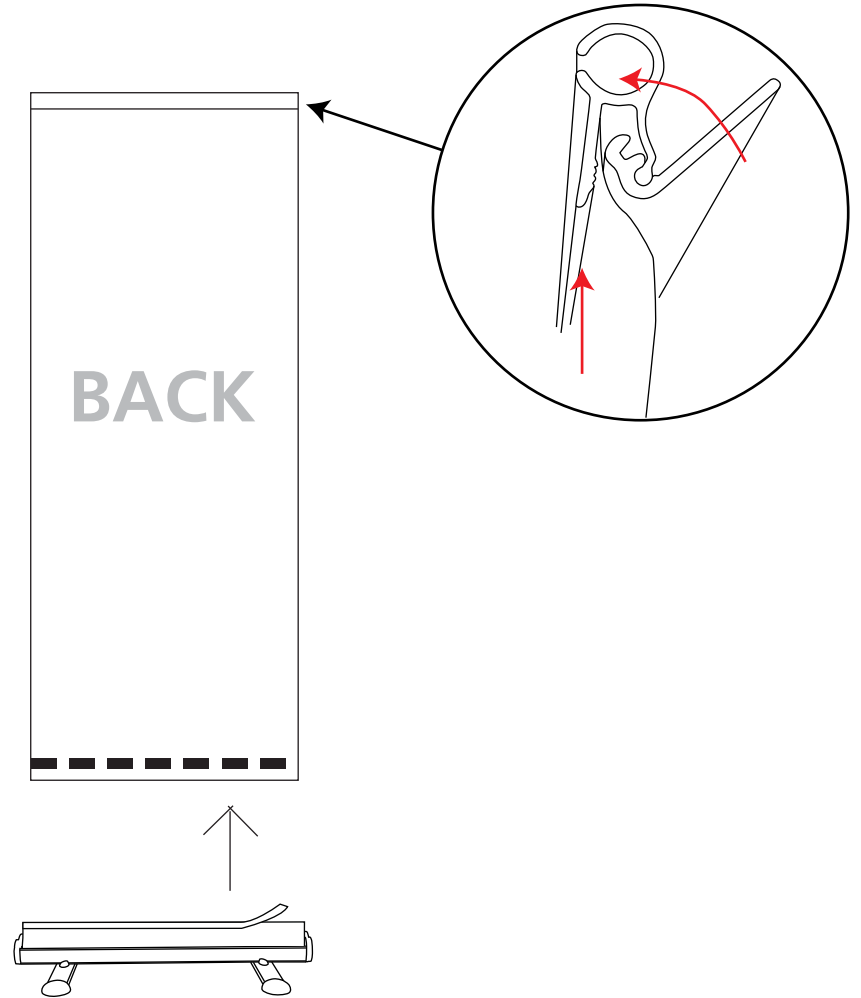

# Thunder

Visible graphic Area: 850mm(w) x 2025mm (h)  
Recommended Graphic Thickness: 350microns Banner Vinyl  
Beaufort scale 5 if pegged (18-24mph)  
Beaufort scale 2 if unpegged (4-7mph)  
Recommended to be weighed down if unpegged

850mm 9.05kg

kg

1

Thunder Rev2

Installation