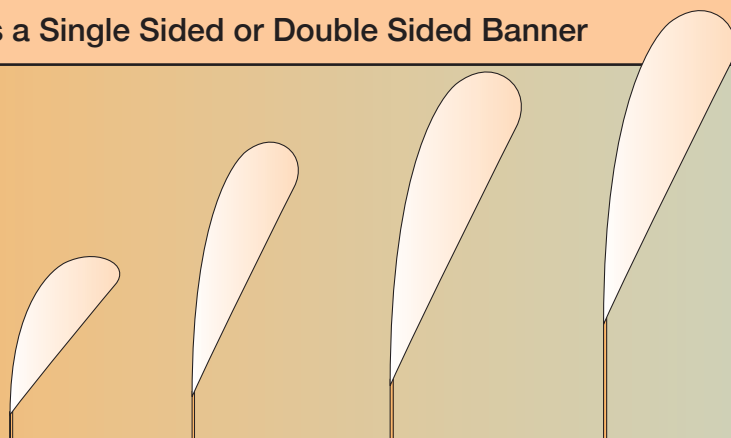

Illustrator

- Set up CMYK on template provided on Artwork layer.
- OUTLINE ALL FONTS
- Turn off all Overprints, supply or embed all linked/placed elements.

Photoshop

- Set up CMYK at 72dpi at actual size or equivalent (ie. 288dpi at quarter scale)
- Supply a low resolution PDF for visual purposes
- If artwork set up in Photoshop, text/logos will not be vectored and will have some pixelation when printed full size,
- Supply the Photoshop document as either hi-res Jpeg or EPS file.

We don't print Gold or Silver, so these are the best colour conversions we recommend for Gold & Silver

GOLD 1 22m 100y 25k	GOLD 2 19m 100y 19k	GOLD 3 16c 20m 100y 25k	GOLD 4 60c 65m 100y	GOLD 5 38m 100y 25k
SILVER 1 4c 15k	SILVER 2 6c 25k	SILVER 3 6c 34k	SILVER 4 11k	SILVER 5 6c 4y 23k

When using the Teardrop banner template, please do not, reposition or rescale the template as the position is necessary for printing & please outline all the fonts used.

Available as a Single Sided or Double Sided Banner

Small 2400mm Medium 3500mm Large 4600mm X Large 5600mm

Fabric Dimensions

- Small - 900mm x 1950mm
- Medium - 950mm x 2800mm
- Large - 1500mm x 3800mm
- X Large - 1500mm x 3800mm

Teardrop Banner Total Height