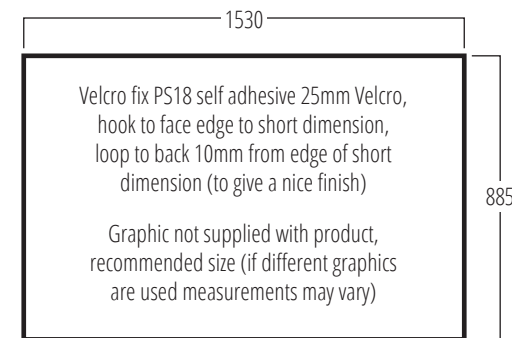

Weights in Kg

Top Cap .....	0.55
Inner Moulding .....	0.56
Bottom Moulding .....	0.56
Body Panel .....	1.78
Bag .....	1.04

Packaging in Kg

Individual reusable carton .....	1.88
External size: 925(w) x 845(d) x 82(h)mm	

Top Cap

Bottom Moulding

Inner Moulding

Small Unit

Once graphics are applied

Graphic Size 1495mm x 865mm

Large Unit

Once graphics are applied