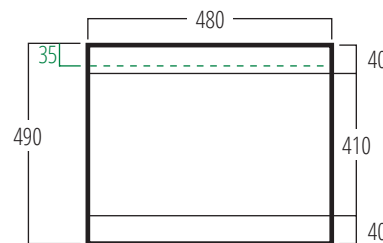

Weights in Kg

Top Cap .....	0.55
Inner Moulding .....	0.56
Bottom Moulding .....	0.56
Body Panel .....	1.78
Bag .....	1.04

Packaging in Kg

Individual reusable carton .....	1.88
External size: 925(w) x 845(d) x 82(h)mm	

Top Cap

Bottom Moulding

Inner Moulding

Small Unit

Once graphics are applied

Graphic Size 1495mm x 865mm

Large Unit

Once graphics are applied