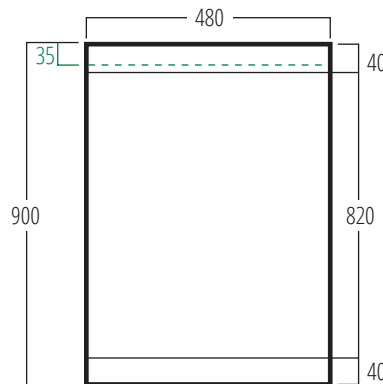

Weights in Kg

Top Cap .....	0.55
Inner Moulding .....	0.56
Bottom Moulding .....	0.56
Body Panel .....	1.78
Bag .....	1.04

Packaging in Kg

Individual reusable carton .....	1.88
External size: 925(w) x 845(d) x 82(h)mm	

Top Cap

Bottom Moulding

Inner Moulding

Small Unit

Once graphics are applied

Graphic Size 1495mm x 865mm

Large Unit

Once graphics are applied