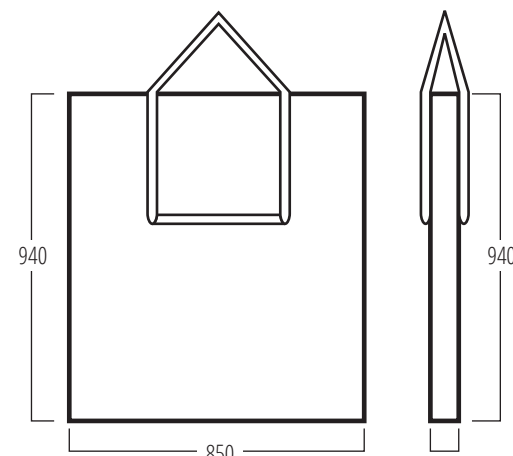

Weights in Kg

Top Cap .....	0.55
Inner Moulding .....	0.56
Bottom Moulding .....	0.56
Body Panel .....	1.78
Bag .....	1.04

Packaging in Kg

Individual reusable carton .....	1.88
External size: 925(w) x 845(d) x 82(h)mm	

Top Cap

Bottom Moulding

Inner Moulding

Small Unit

Once graphics are applied

Graphic Size 1495mm x 865mm

Large Unit

Once graphics are applied