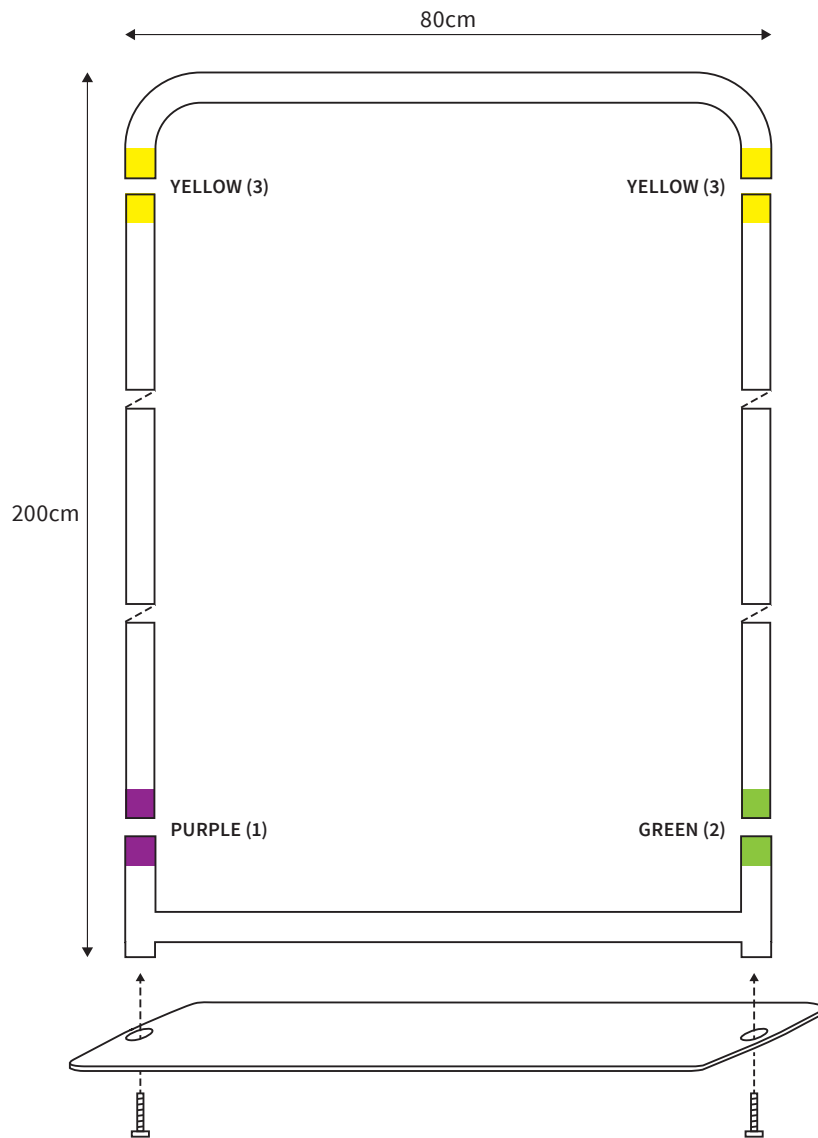

MANUAL

SHAPE BANNER
WIDTH 80cm
HEIGHT 200cm

PARTS LIST

	1x	STEELPLATE		1x	TOP CORNER
	2x	SCREW (M8)		1x	BOTTOM CORNER
	1x	HEXA-KEY (M8)		2x	TUBE VERTICAL (ø 34mm)