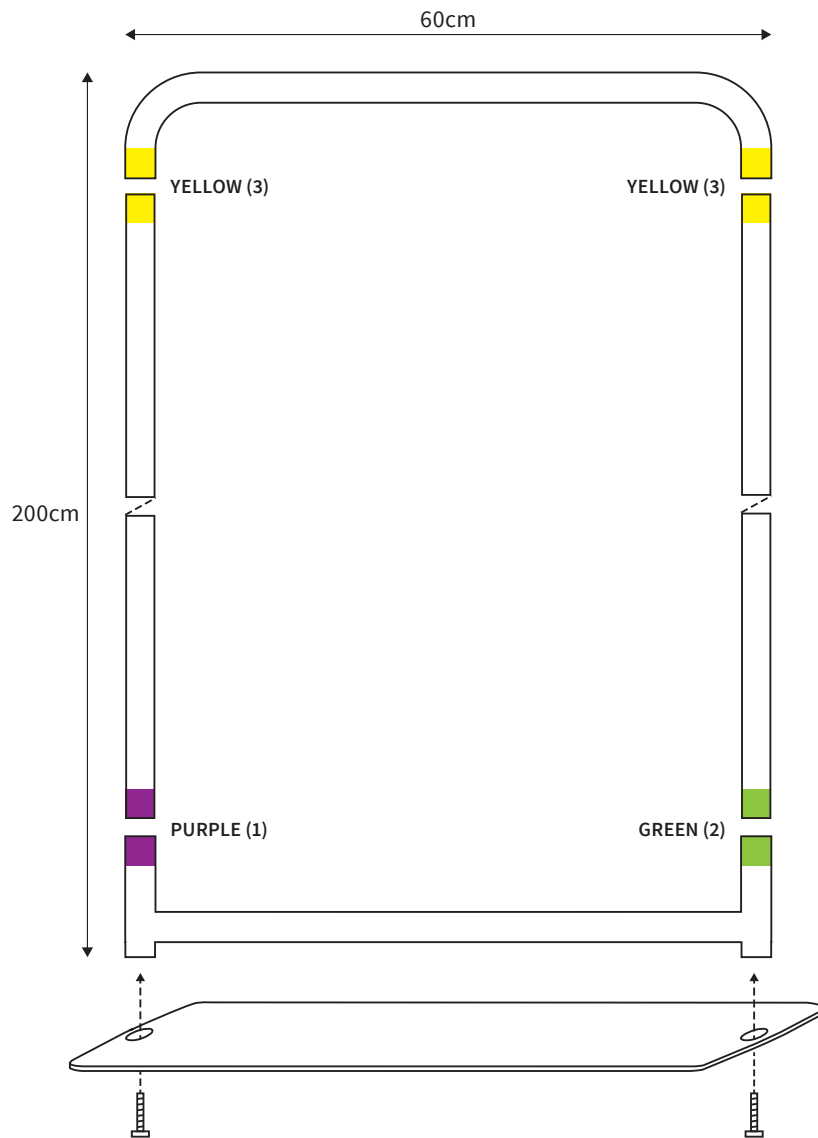

MANUAL

SHAPE BANNER
WIDTH 60cm
HEIGHT 200cm

PARTS LIST

	1x	STEELPLATE		1x	TOP CORNER
	2x	SCREW (M8)		1x	BOTTOM CORNER
	1x	HEXA-KEY (M8)		2x	TUBE VERTICAL (ø 34mm)