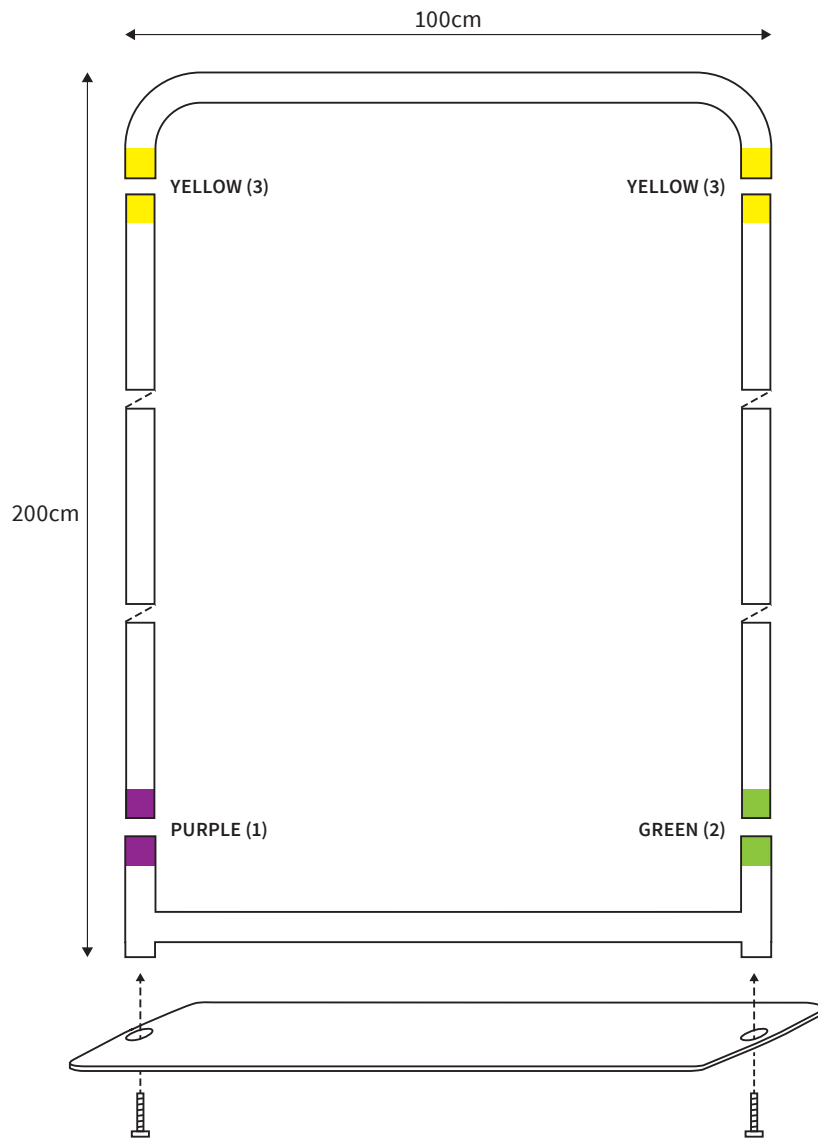

MANUAL

SHAPE BANNER
WIDTH 100cm
HEIGHT 200cm

PARTS LIST

	1x	STEELPLATE		1x	TOP CORNER
	2x	SCREW (M8)		1x	BOTTOM CORNER
	1x	HEXA-KEY (M8)		2x	TUBE VERTICAL (ø 34mm)