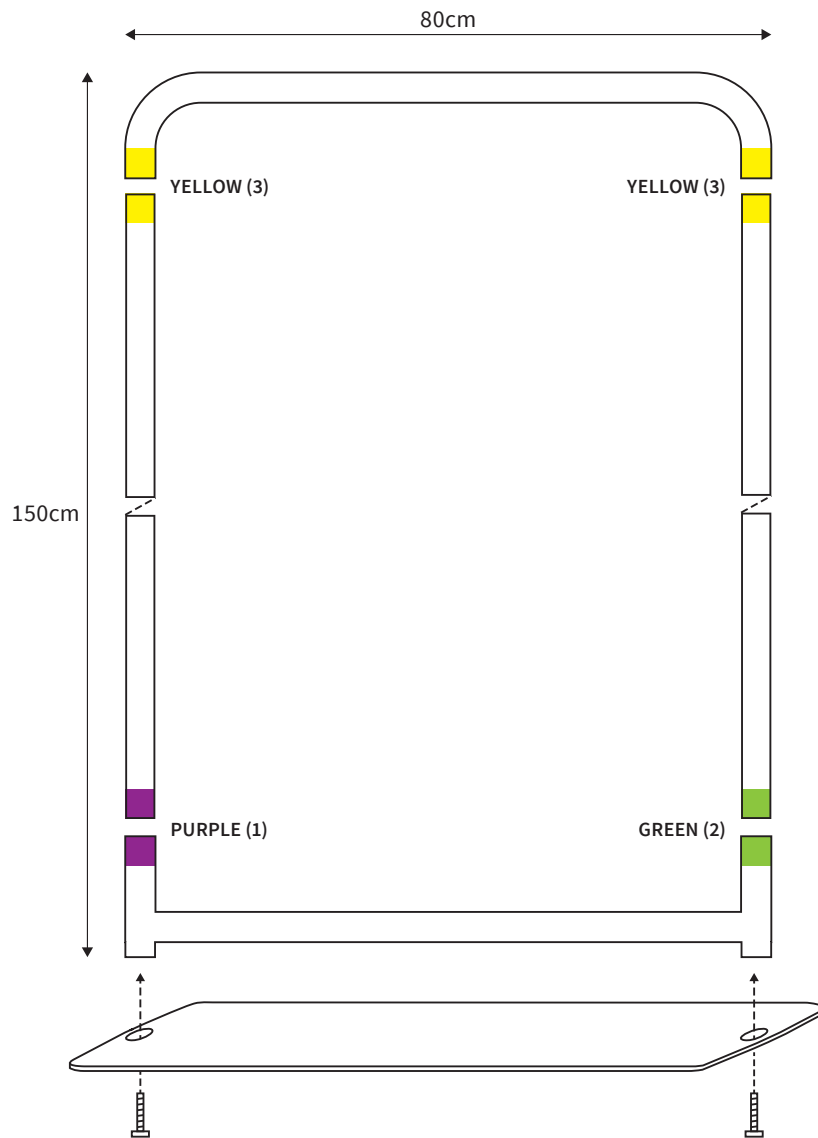

MANUAL

SHAPE BANNER
WIDTH 80cm
HEIGHT 150cm

PARTS LIST

	1x	STEELPLATE		1x	TOP CORNER
	2x	SCREW (M8)		1x	BOTTOM CORNER
	1x	HEXA-KEY (M8)		2x	TUBE VERTICAL (ø 34mm)