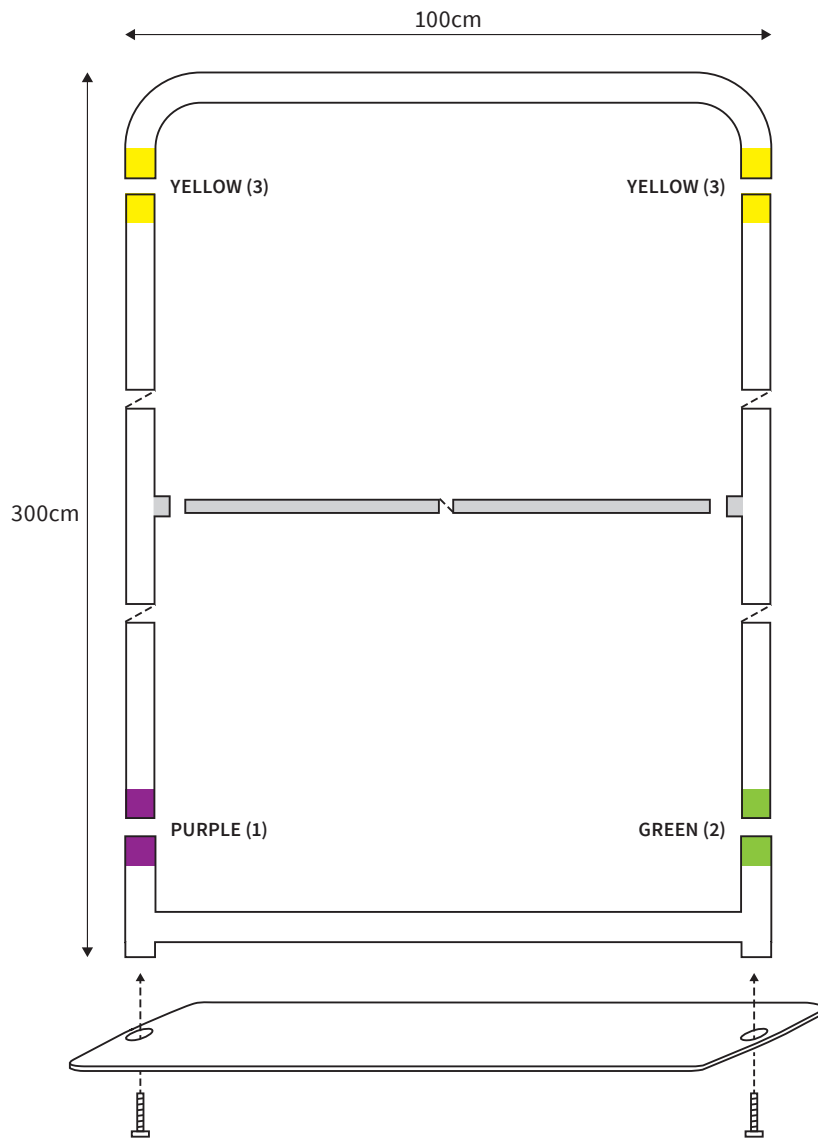

MANUAL

SHAPE BANNER
WIDTH 100cm
HEIGHT 300cm

PARTS LIST

	1x	STEELPLATE		1x	TOP CORNER
	2x	SCREW (M8)		1x	BOTTOM CORNER
	1x	HEXA-KEY (M8)		2x	TUBE VERTICAL (ø 34mm)
				2x	TUBE SUPPORT (ø 24mm)