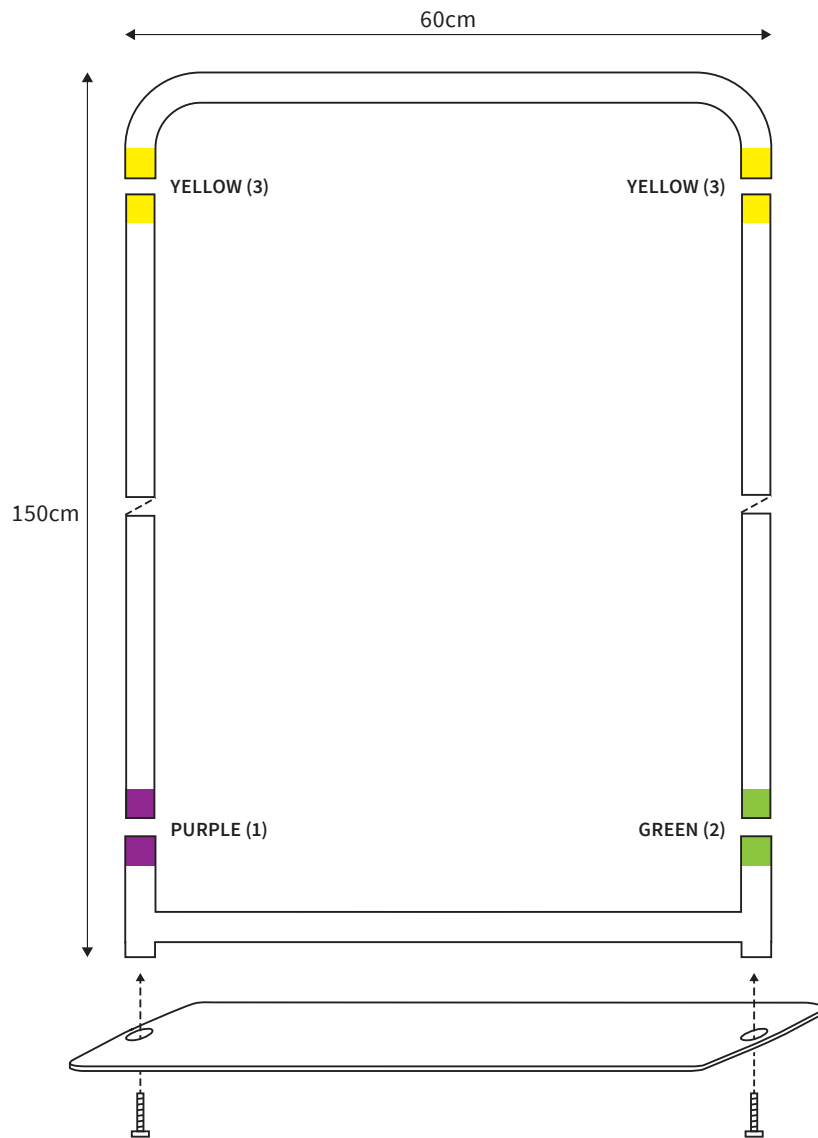

MANUAL

SHAPE BANNER
WIDTH 60cm
HEIGHT 150cm

PARTS LIST

	1x	STEELPLATE		1x	TOP CORNER
	2x	SCREW (M8)		1x	BOTTOM CORNER
	1x	HEXA-KEY (M8)		2x	TUBE VERTICAL (ø 34mm)