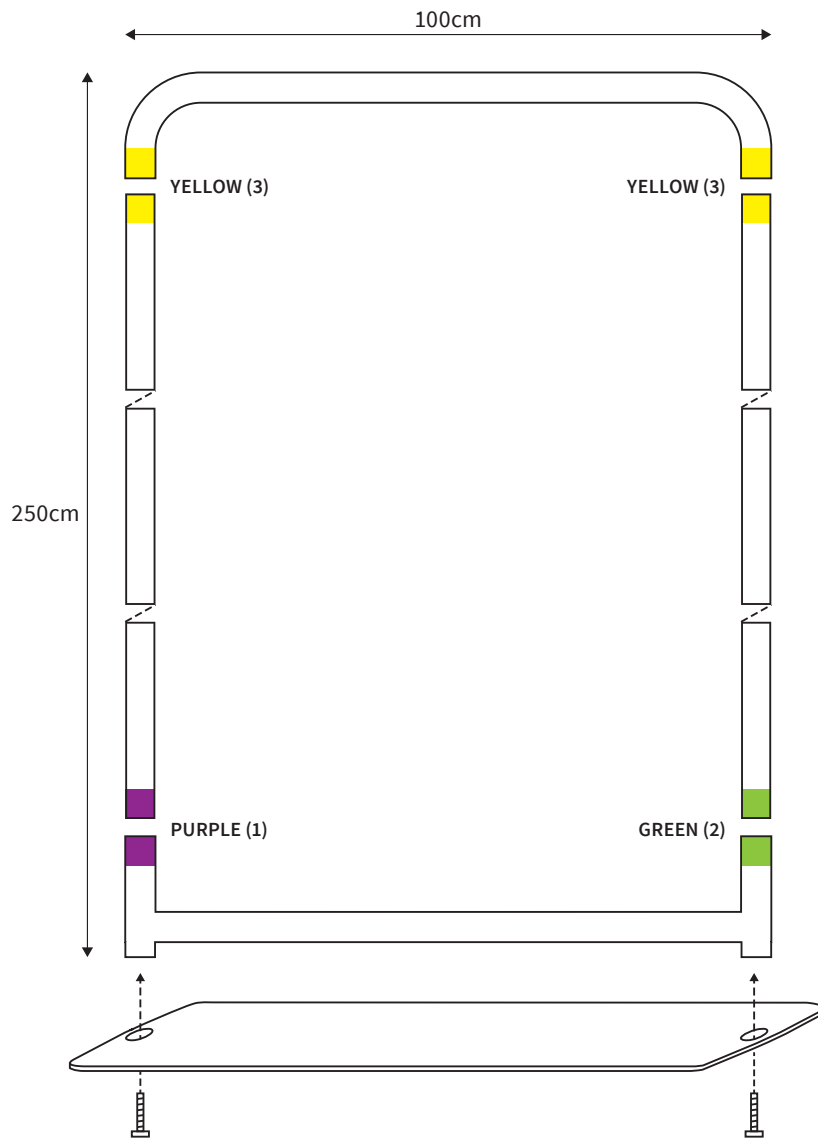

MANUAL

SHAPE BANNER
WIDTH 100cm
HEIGHT 250cm

PARTS LIST

	1x	STEELPLATE		1x	TOP CORNER
	2x	SCREW (M8)		1x	BOTTOM CORNER
	1x	HEXA-KEY (M8)		2x	TUBE VERTICAL (ø 34mm)