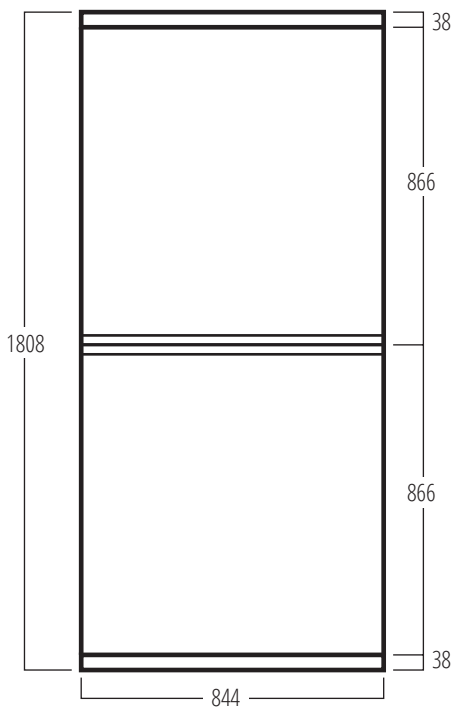

Weights in Kg

Top.....	0.80
Joining Component.....	1.88
Bottom.....	0.80
Body Panel.....	3.52
Bag.....	1.06

Packaging in Kg

Individual reusable carton (One Unit)	2.48
External size: 1075(w) x 940(d) x 70(h)mm	
Individual reusable carton (Two Unit Tower)	2.52
External size: 1075(w) x 940(d) x 110(h)mm	
Individual reusable carton (Three Unit Tower) ...	5.00
Two cartons, One Unit and Two Units	

Top / Bottom

Graphic Size with Optional Cut Out
Allow 35mm for top and bottom

Three Units

Two Units

Single Unit

Carry Bag