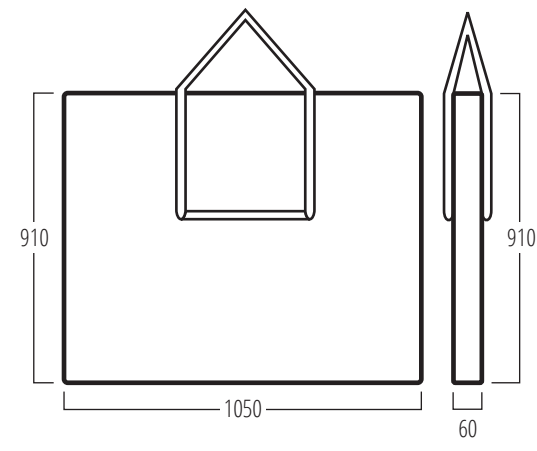

Weights in Kg

Top.....	0.80
Joining Component.....	1.88
Bottom.....	0.80
Body Panel.....	3.52
Bag.....	1.06

Packaging in Kg

Individual reusable carton (One Unit)	2.48
External size: 1075(w) x 940(d) x 70(h)mm	
Individual reusable carton (Two Unit Tower)	2.52
External size: 1075(w) x 940(d) x 110(h)mm	
Individual reusable carton (Three Unit Tower) ...	5.00
Two cartons, One Unit and Two Units	

Top / Bottom

Graphic Size with Optional Cut Out
Allow 35mm for top and bottom

Three Units

Two Units

Single Unit

Carry Bag