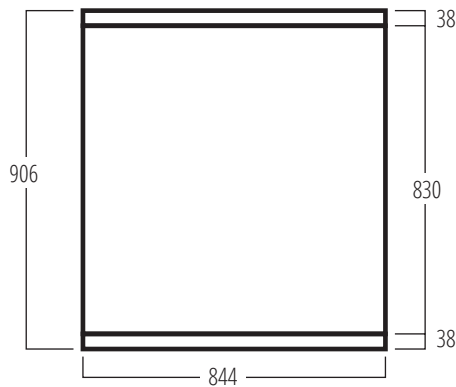

Weights in Kg

Top.....	0.80
Joining Component.....	1.88
Bottom.....	0.80
Body Panel.....	3.52
Bag.....	1.06

Packaging in Kg

Individual reusable carton (One Unit)	2.48
External size: 1075(w) x 940(d) x 70(h)mm	
Individual reusable carton (Two Unit Tower)	2.52
External size: 1075(w) x 940(d) x 110(h)mm	
Individual reusable carton (Three Unit Tower) ...	5.00
Two cartons, One Unit and Two Units	

Top / Bottom

Graphic Size with Optional Cut Out
Allow 35mm for top and bottom

Three Units

Two Units

Single Unit

Carry Bag