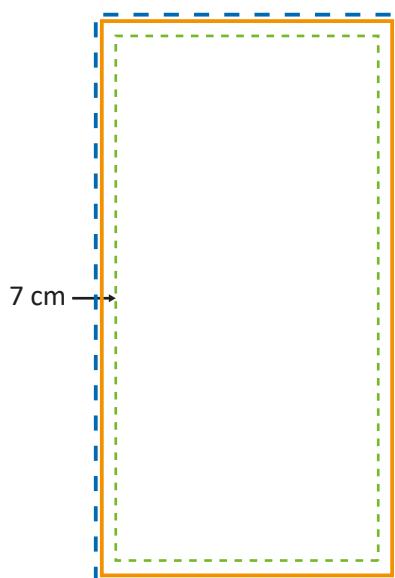

### Dimensioning

- We always communicate in the sequence width first, then height (w x h).
- Files delivered in the correct ratio (w x h) will automatically be scaled to the requested format.
- Deviations in the ratio (w x h) up to 1.5% are automatically adjusted to the ordered size. If the deviation exceeds 1.5%, we will contact you.
- Image dimensions can deviate slightly due to stretch, shrinkage or the elastic properties of the material.

### File set-up

The **blue line** is the outline of the document size.

Confection is done on the **orange line**. This is the final net size.

Important text and images should be placed within the **green line** because of the confection. The green and blue line are **7 cm** apart.

### Graphic

Actual size of graphic: 800 \* 2000 mm (W/H)

### Graphic

Actual size of graphic: 850 \* 2000 mm (W/H)