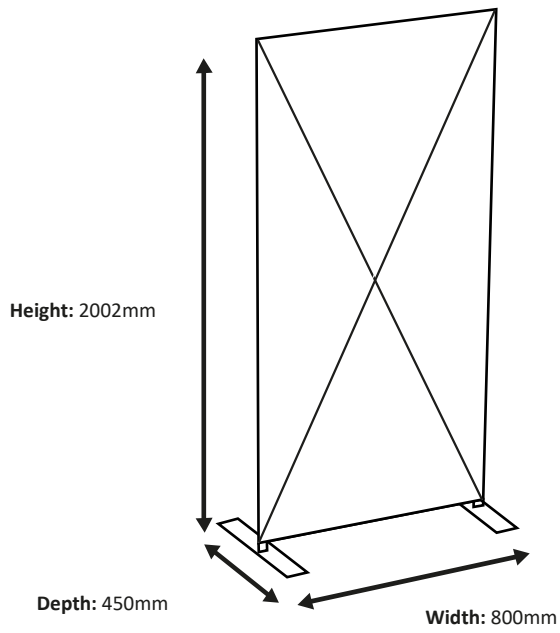

### File set-up

The **blue line** is the outline of the document size.

Confection is done on the **orange line**. This is the final net size.

Important text and images should be placed within the **green line** because of the confection. The green and blue line are **7 cm** apart.

# Zipper-Banner Slim 80 x 200cm Graphic (ZBSLIM080-200)

### Graphic

Actual size of graphic: 800 \* 2000 mm (W/H)