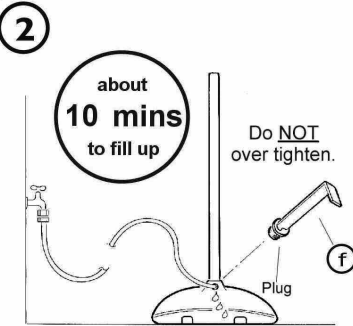

Sentinel - 40" x 60" Poster Size

Assembly & Care Instructions

IMPORTANT: 2 people are required for safe assembly of this product

Supplied separately

Hint: Rest on delivery packaging to prevent damage to paint

Fill to overflowing and install the plug before moving the sign into position

Only move the sign using the trolley provided

Poster Access Instructions

open poster panel

insert poster

slide poster into top corner position

apply pressure to sign and close panel

smooth down panel to finish poster change

Most Secure Access

use the barbed tool (g) supplied to hook behind the panel and open sign

Easiest Access

fit the tabs (h) supplied in the position shown