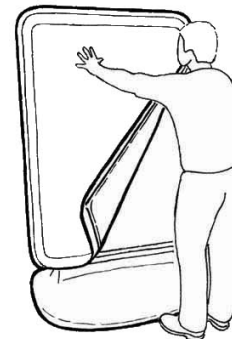

Sentinel - 40" x 60" Poster Size

Assembly & Care Instructions

IMPORTANT: 2 people are required for safe assembly of this product

Supplied separately

Hint: Rest on delivery packaging to prevent damage to paint

Fill to overflowing and install the plug before moving the sign into position

Only move the sign using the trolley provided

Poster Access Instructions

open poster panel

insert poster

slide poster into top corner position

apply pressure to sign and close panel

smooth down panel to finish poster change

Most Secure Access

use the barbed tool (g) supplied to hook behind the panel and open sign

Easiest Access

fit the tabs (h) supplied in the position shown

grasp tab and pull to open sign