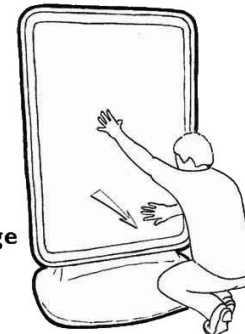

Sentinel - 40" x 60" Poster Size

Assembly & Care Instructions

IMPORTANT: 2 people are required for safe assembly of this product

Supplied separately

Hint: Rest on delivery packaging to prevent damage to paint

Fill to overflowing and install the plug before moving the sign into position

Only move the sign using the trolley provided

Poster Access Instructions

open poster panel

insert poster

slide poster into top corner position

apply pressure to sign and close panel

smooth down panel to finish poster change

Most Secure Access

use the barbed tool (g) supplied to hook behind the panel and open sign

Easiest Access

fit the tabs (h) supplied in the position shown

grasp tab and pull to open sign