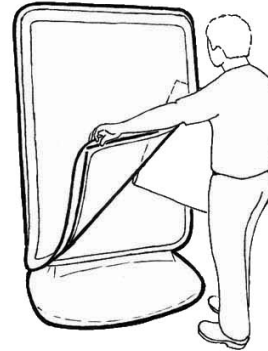

Sentinel - 40" x 60" Poster Size

Assembly & Care Instructions

IMPORTANT: 2 people are required for safe assembly of this product

Supplied separately

Hint: Rest on delivery packaging to prevent damage to paint

Fill to overflowing and install the plug before moving the sign into position

Only move the sign using the trolley provided

Poster Access Instructions

open poster panel

insert poster

slide poster into top corner position

apply pressure to sign and close panel

smooth down panel to finish poster change

Most Secure Access

use the barbed tool (g) supplied to hook behind the panel and open sign

Easiest Access

fit the tabs (h) supplied in the position shown

grasp tab and pull to open sign