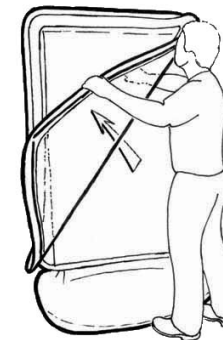

Sentinel - 40" x 60" Poster Size

Assembly & Care Instructions

IMPORTANT: 2 people are required for safe assembly of this product

Supplied separately

Hint: Rest on delivery packaging to prevent damage to paint

Fill to overflowing and install the plug before moving the sign into position

Only move the sign using the trolley provided

Poster Access Instructions

open poster panel

insert poster

slide poster into top corner position

apply pressure to sign and close panel

smooth down panel to finish poster change

Most Secure Access

use the barbed tool (g) supplied to hook behind the panel and open sign

Easiest Access

fit the tabs (h) supplied in the position shown

grasp tab and pull to open sign