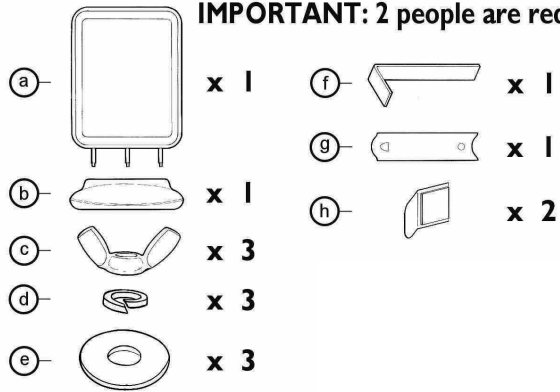

Sentinel - 40" x 60" Poster Size

Assembly & Care Instructions

IMPORTANT: 2 people are required for safe assembly of this product

Supplied separately

Hint: Rest on delivery packaging to prevent damage to paint

Fill to overflowing and install the plug before moving the sign into position

Only move the sign using the trolley provided

Poster Access Instructions

open poster panel

insert poster

slide poster into top corner position

apply pressure to sign and close panel

smooth down panel to finish poster change

Most Secure Access

use the barbed tool (g) supplied to hook behind the panel and open sign

Easiest Access

fit the tabs (h) supplied in the position shown

grasp tab and pull to open sign