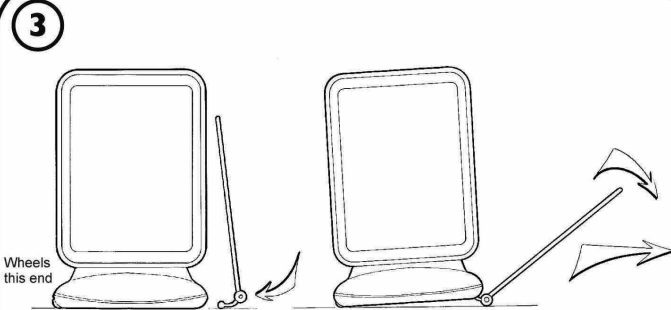

Sentinel - 40" x 60" Poster Size

Assembly & Care Instructions

IMPORTANT: 2 people are required for safe assembly of this product

Supplied separately

Hint: Rest on delivery packaging to prevent damage to paint

Fill to overflowing and install the plug before moving the sign into position

Only move the sign using the trolley provided

Poster Access Instructions

open poster panel

insert poster

slide poster into top corner position

apply pressure to sign and close panel

smooth down panel to finish poster change

Most Secure Access

use the barbed tool (g) supplied to hook behind the panel and open sign

Easiest Access

fit the tabs (h) supplied in the position shown