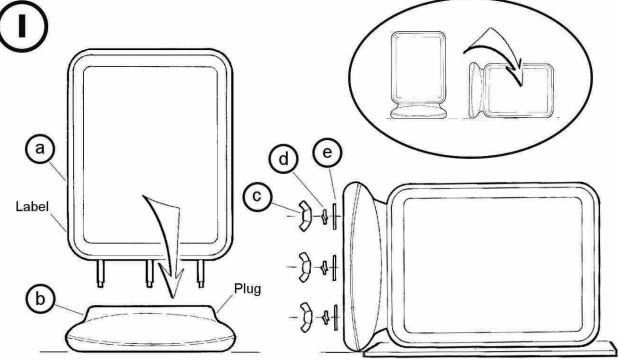

Sentinel - 40" x 60" Poster Size

Assembly & Care Instructions

IMPORTANT: 2 people are required for safe assembly of this product

Supplied separately

Hint: Rest on delivery packaging to prevent damage to paint

Fill to overflowing and install the plug before moving the sign into position

Only move the sign using the trolley provided

Poster Access Instructions

open poster panel

insert poster

slide poster into top corner position

apply pressure to sign and close panel

smooth down panel to finish poster change

Most Secure Access

use the barbed tool (g) supplied to hook behind the panel and open sign

Easiest Access

fit the tabs (h) supplied in the position shown