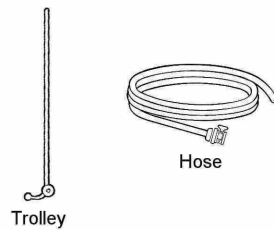

Sentinel - 40" x 60" Poster Size

Assembly & Care Instructions

IMPORTANT: 2 people are required for safe assembly of this product

Supplied separately

Hint: Rest on delivery packaging to prevent damage to paint

apply pressure to sign and close panel

smooth down panel to finish poster change

Most Secure Access

use the barbed tool (g) supplied to hook behind the panel and open sign

Easiest Access

fit the tabs (h) supplied in the position shown