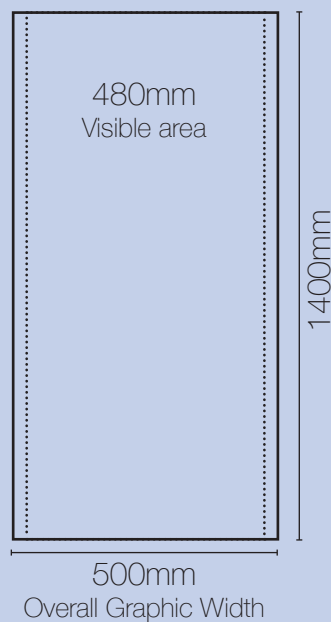

Quark Xpress

- Set up CMYK at 1/4 final size
- OUTLINE ALL FONTS
- Collect for Output and supply a Low resolution PDF for visual purposes
- If supplying a High Res PDF do not compress and supply with all bleed and crop marks

Photoshop

- Set up CMYK at 1/4 final size and 320dpi
- Supply a low resolution PDF for visual purposes
- If artwork set up in Photoshop, text/logos will not be vectored and will have some pixelation when printed full size
- Save out as a JPEG.

Adobe Acrobat

- If supplying a PDF as your final artwork, ensure all images are not reduced / compressed, crop marks and bleed are included and visual lines are not included inside the artwork.

Screen Tower dimensions:

Available in the following sizes:

Overall graphic dimensions:

500mm (w) x 1400mm (h)

Visual Area dimensions:

480mm (w) x 1400mm (h)