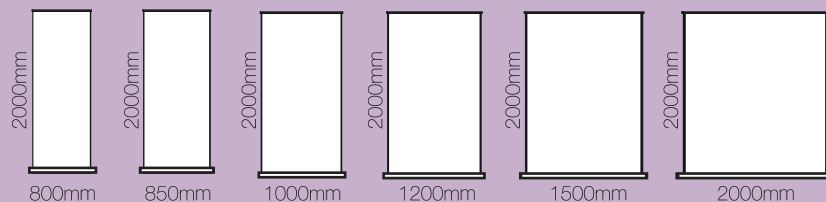

Photoshop

- Set up CMYK at 1/4 final size and 320dpi
- Supply a low resolution PDF for visual purposes
- If artwork set up in Photoshop, text/logos will not be vectored and will have some pixelation when printed full size
- Save out as a JPEG.

*Please add 150mm bleed at the bottom. This will not be visible.

Prism Panel Sizes

The Prism banners come in the following sizes:

- 800mm (w) x 2000mm (h)
- 850mm (w) x 2000mm (h)
- 1000mm (w) x 2000mm (h)
- 1200mm (w) x 2000mm (h)
- 1500mm (w) x 2000mm (h)
- 2000mm (w) x 2000mm (h)