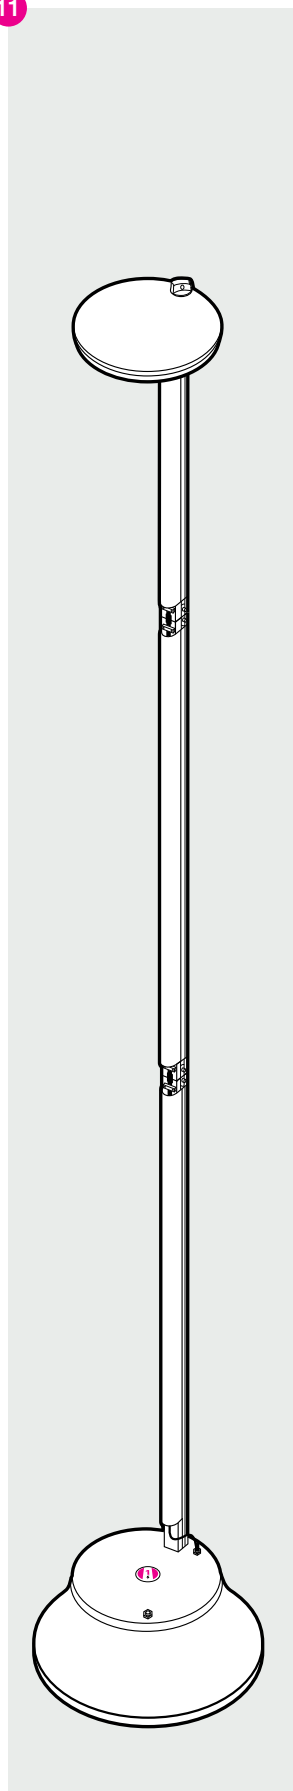

LUMOS MAXI TOWER

product set up instructions

Lumos Maxi Tower Setup Instructions

Items

1x base; 2x LED upright sections; 1x top; 1x graphic panels; 1x transformer

11

12

13

14

15

16