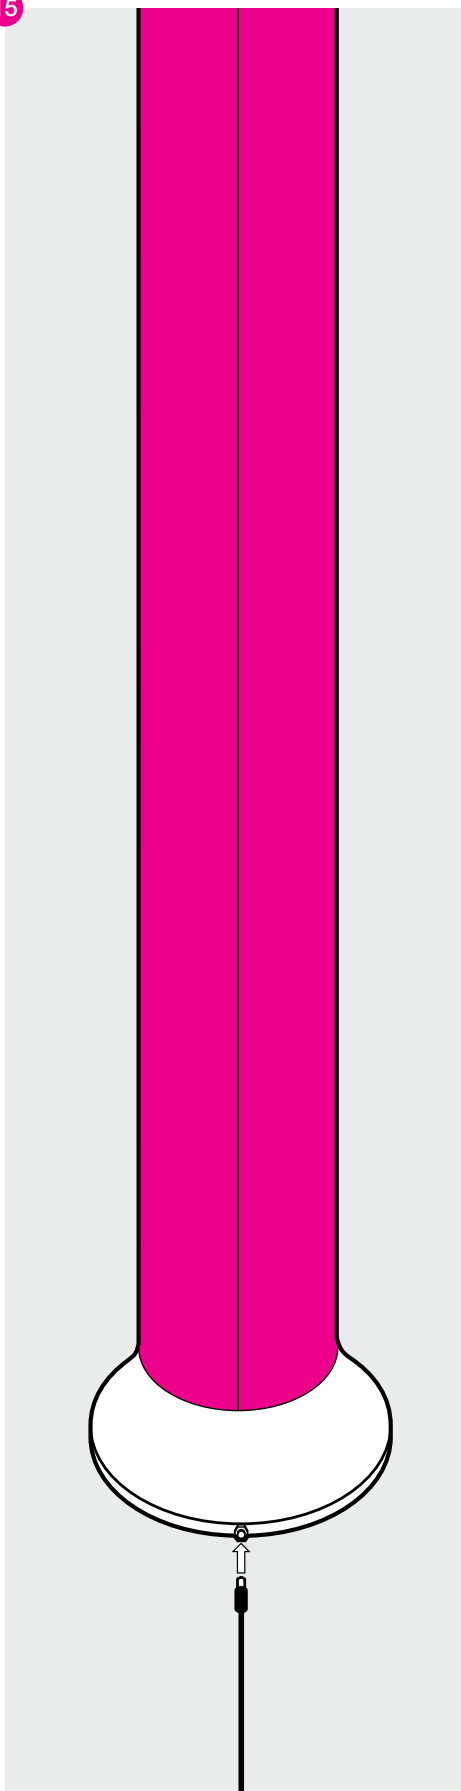

LUMOS MAXI TOWER

product set up instructions

Lumos Maxi Tower Setup Instructions

Items

1x base; 2x LED upright sections; 1x top; 1x graphic panels; 1x transformer

11

12

13

14

15

16