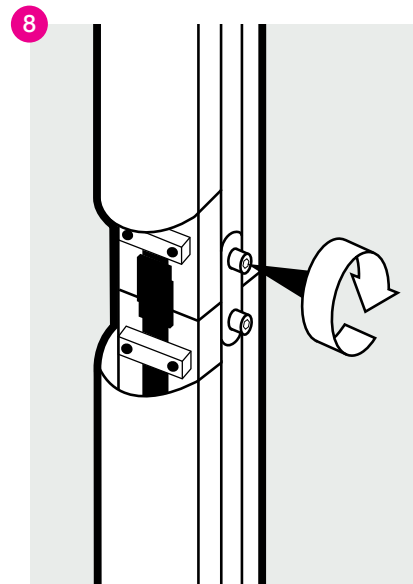

LUMOS MAXI TOWER

product set up instructions

Lumos Maxi Tower Setup Instructions

Items

1x base; 2x LED upright sections; 1x top; 1x graphic panels; 1x transformer

11

12

13