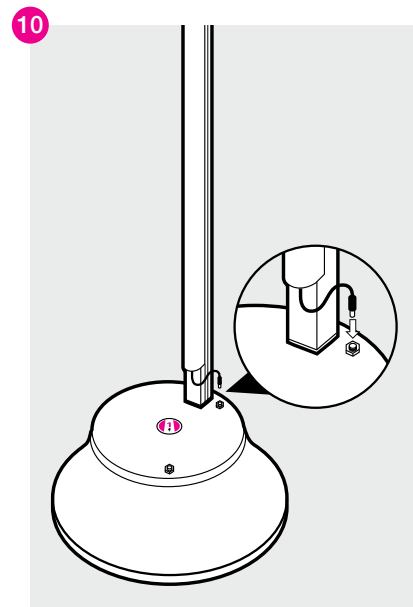

LUMOS MAXI TOWER

product set up instructions

Lumos Maxi Tower Setup Instructions

Items

1x base; 2x LED upright sections; 1x top; 1x graphic panels; 1x transformer

11

12

13