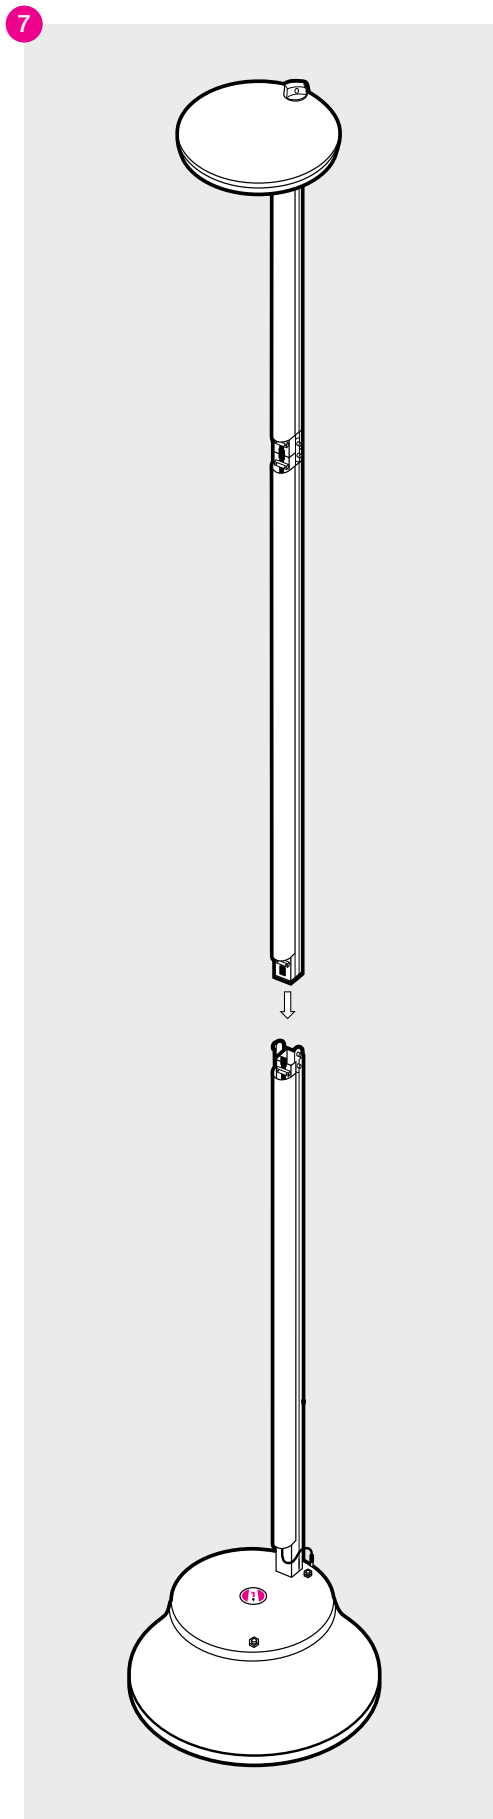

LUMOS MAXI TOWER

product set up instructions

Lumos Maxi Tower Setup Instructions

Items

1x base; 2x LED upright sections; 1x top; 1x graphic panels; 1x transformer

11

12

13

14

15

16