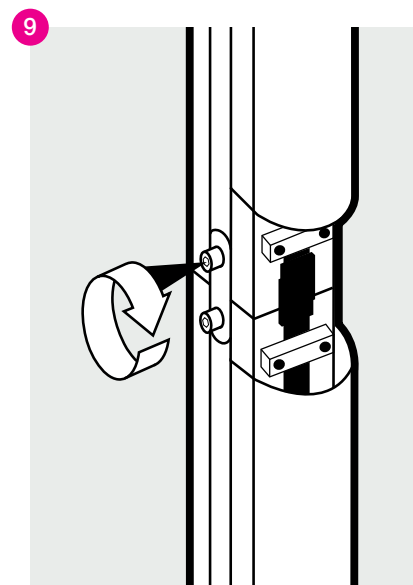

LUMOS MAXI TOWER

product set up instructions

Lumos Maxi Tower Setup Instructions

Items

1x base; 2x LED upright sections; 1x top; 1x graphic panels; 1x transformer

11

12

13