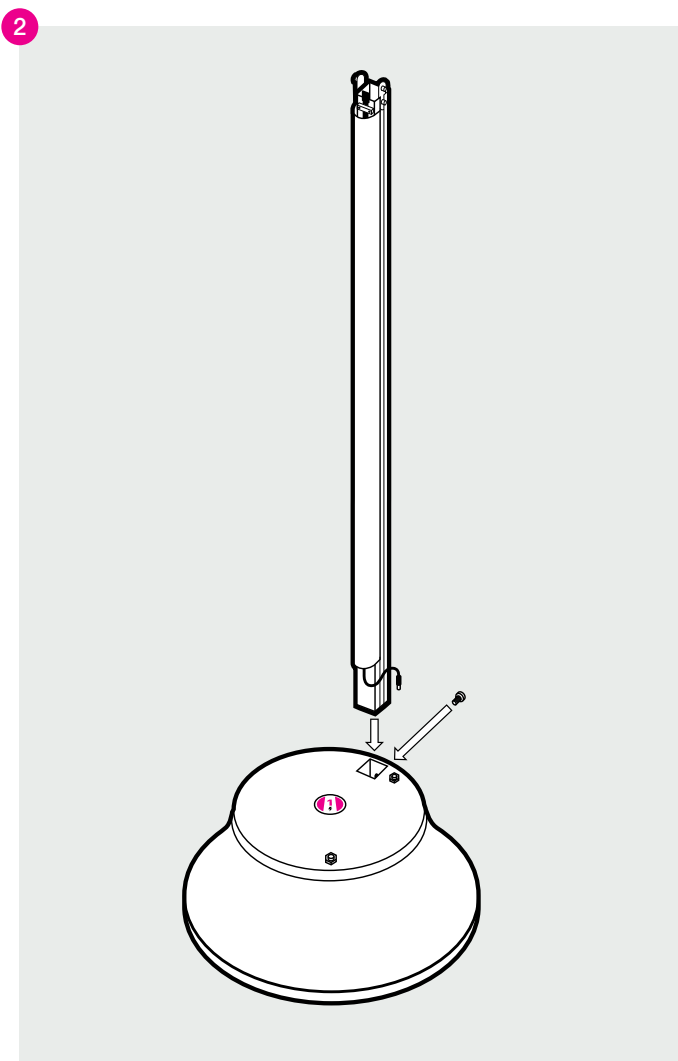

LUMOS MAXI TOWER

product set up instructions

Lumos Maxi Tower Setup Instructions

Items

1x base; 2x LED upright sections; 1x top; 1x graphic panels; 1x transformer

11

12

13