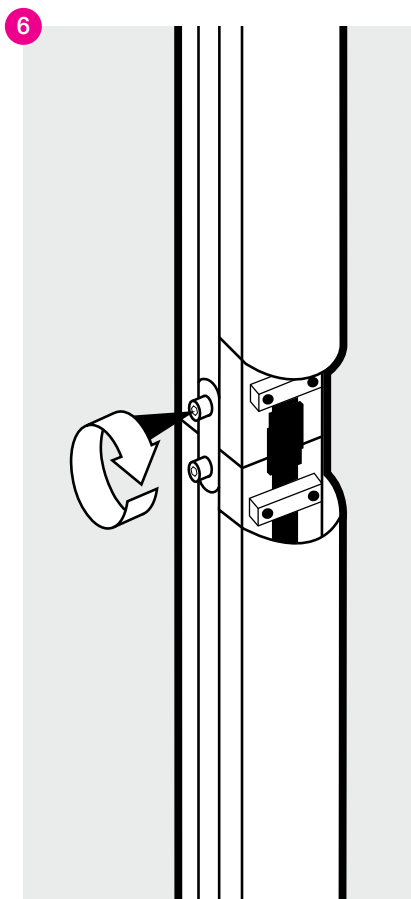

LUMOS MAXI TOWER

product set up instructions

Lumos Maxi Tower Setup Instructions

Items

1x base; 2x LED upright sections; 1x top; 1x graphic panels; 1x transformer

11

12

13