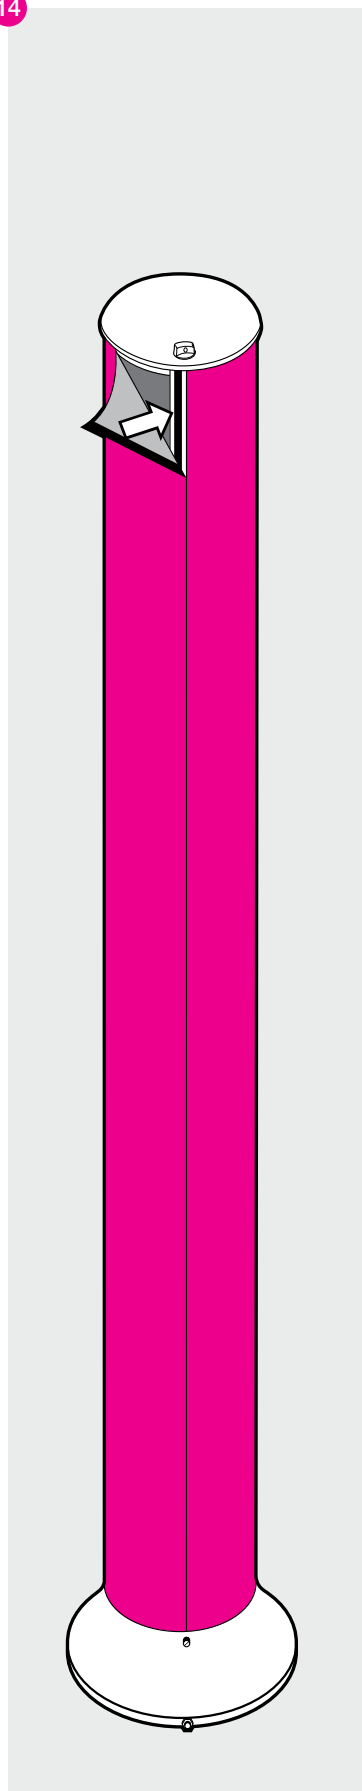

LUMOS MAXI TOWER

product set up instructions

Lumos Maxi Tower Setup Instructions

Items

1x base; 2x LED upright sections; 1x top; 1x graphic panels; 1x transformer

11

12

13

14

15

16