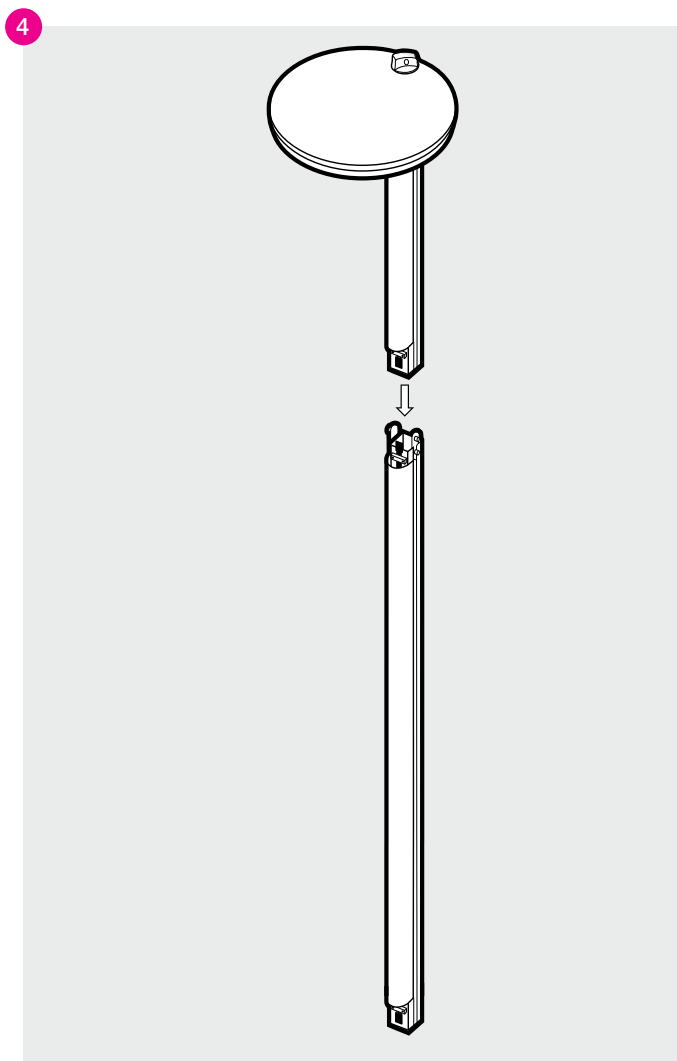

LUMOS MAXI TOWER

product set up instructions

Lumos Maxi Tower Setup Instructions

Items

1x base; 2x LED upright sections; 1x top; 1x graphic panels; 1x transformer

11

12

13