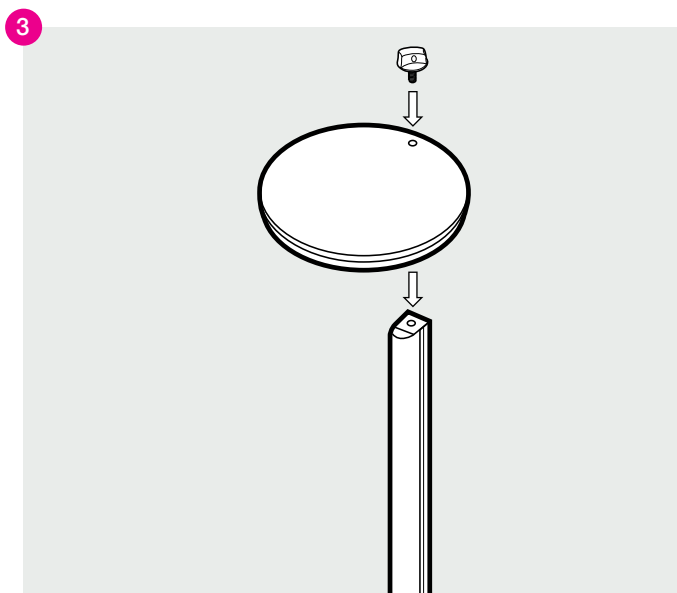

LUMOS MAXI TOWER

product set up instructions

Lumos Maxi Tower Setup Instructions

Items

1x base; 2x LED upright sections; 1x top; 1x graphic panels; 1x transformer

11

12

13