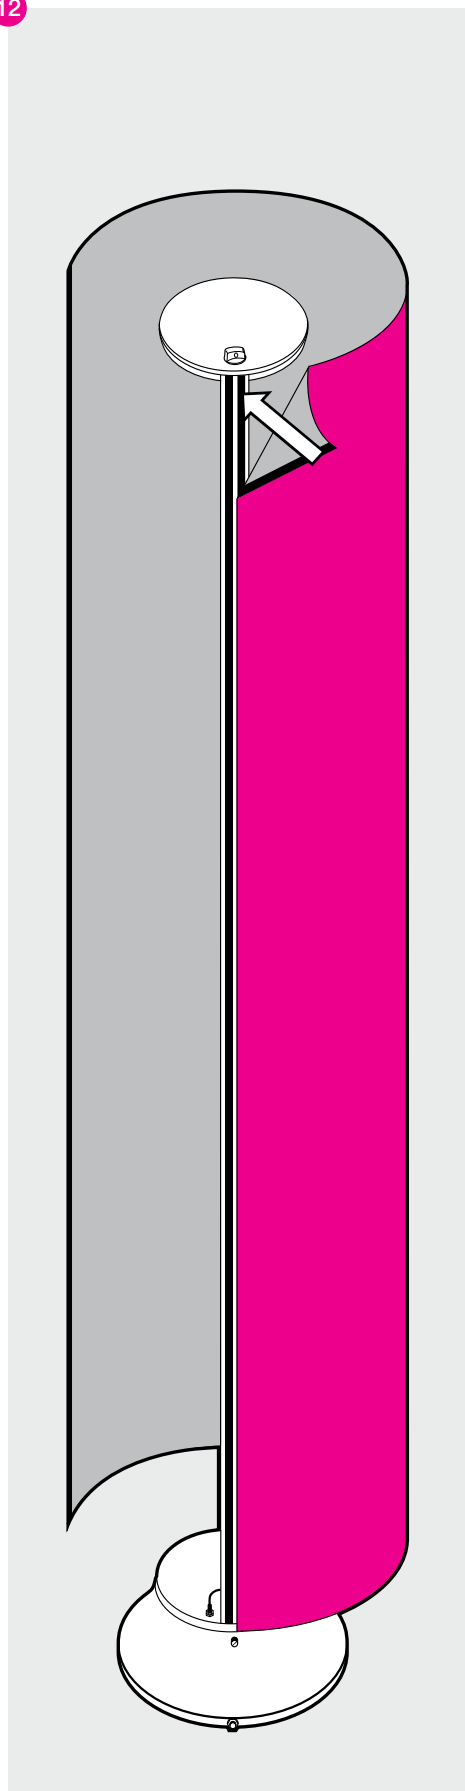

LUMOS MAXI TOWER

product set up instructions

Lumos Maxi Tower Setup Instructions

Items

1x base; 2x LED upright sections; 1x top; 1x graphic panels; 1x transformer

11

12

13

14

15

16