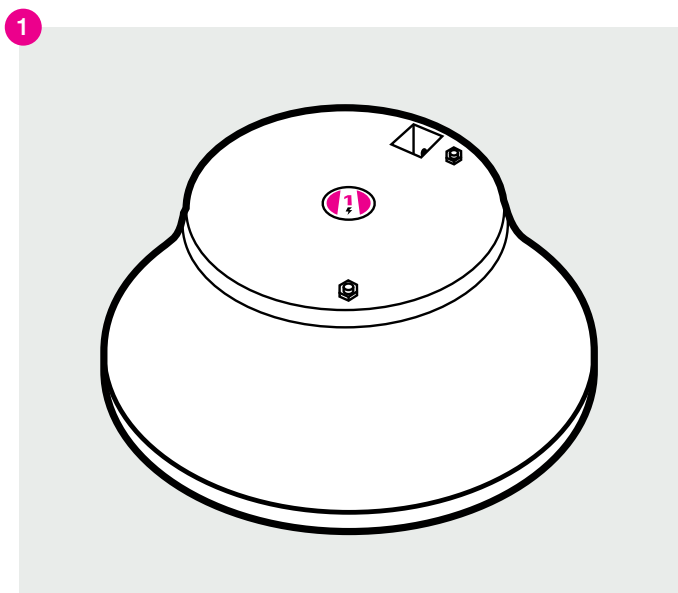

LUMOS MAXI TOWER

product set up instructions

Lumos Maxi Tower Setup Instructions

Items

1x base; 2x LED upright sections; 1x top; 1x graphic panels; 1x transformer

11

12

13