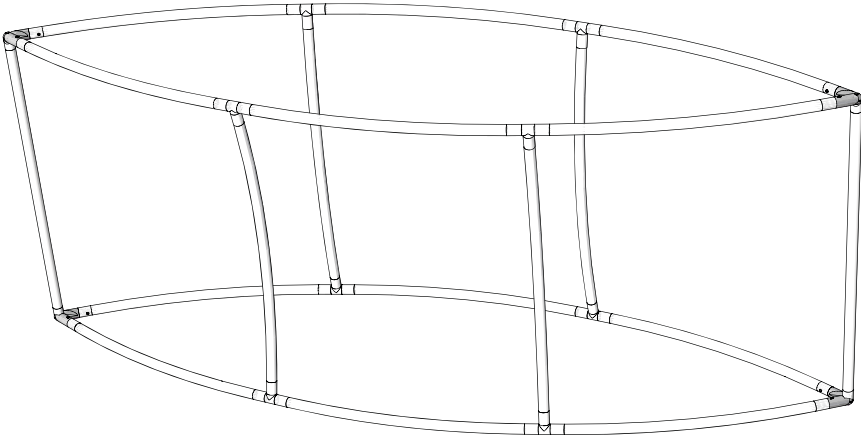

Formulate Eye

Frame is constructed using Snap Buttons