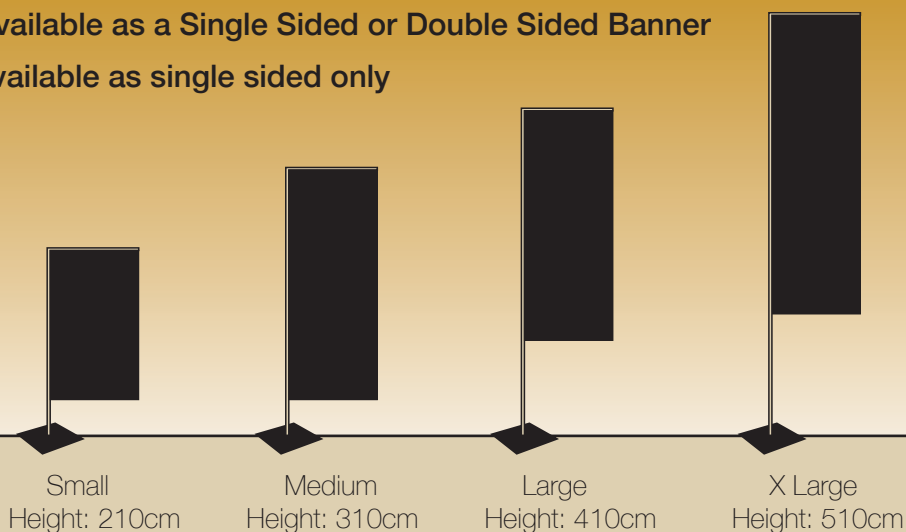

We don't print Gold or Silver, so these are the best colour conversions we recommend for Gold & Silver

GOLD 1 22m 100y 25k	GOLD 2 19m 100y 19k	GOLD 3 16c 20m 100y 25k	GOLD 4 60c 65m 100y	GOLD 5 38m 100y 25k
SILVER 1 4c 15k	SILVER 2 6c 25k	SILVER 3 6c 34k	SILVER 4 11k	SILVER 5 6c 4y 23k

When using the Feather banner template, please do not, reposition or rescale the template, as the position is necessary for printing and please outline all the fonts used.

Small & Medium available as a Single Sided or Double Sided Banner

Large & X Large available as single sided only

Fabric Dimensions

Small - 750mm x 1500mm
 Medium - 750mm x 2500mm
 Large - 750mm x 3500mm
 X Large - 750mm x 4500mm

Feather Banner Overall Size

Small - 210cm Height
 Medium - 310cm Height
 Large - 410cm Height
 X Large - 510cm Height