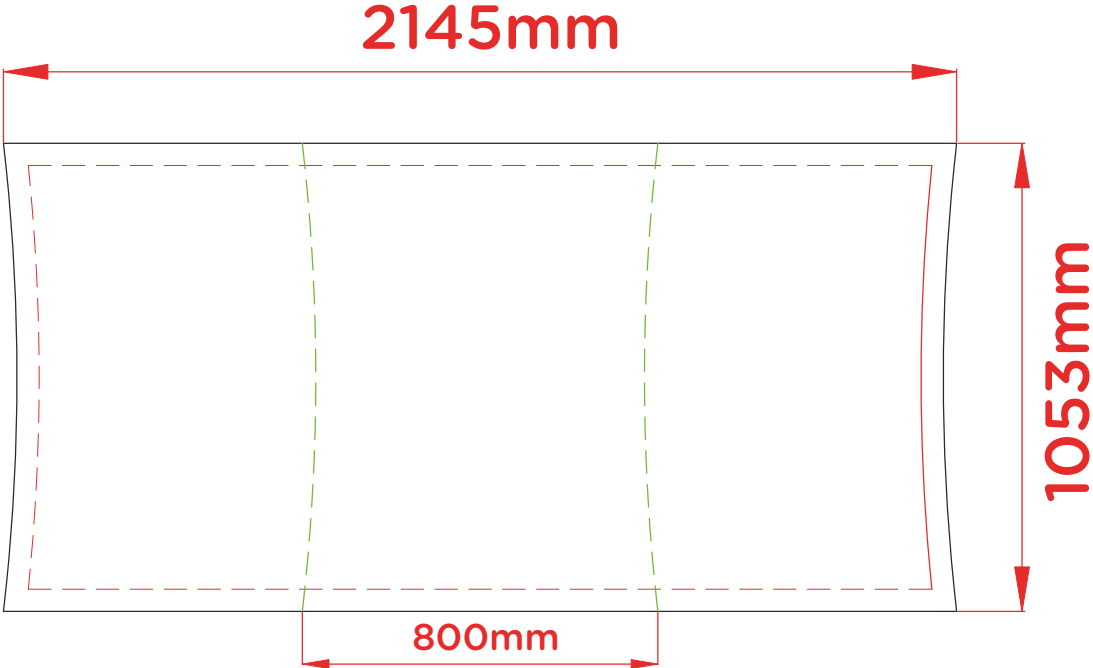

Concertina Pop Up Fabric Counter - Rectangle

- Layout area
- - - Safe viewable
- - - area Front

Recommended silicone
keder size: 6mm x 3.5mm