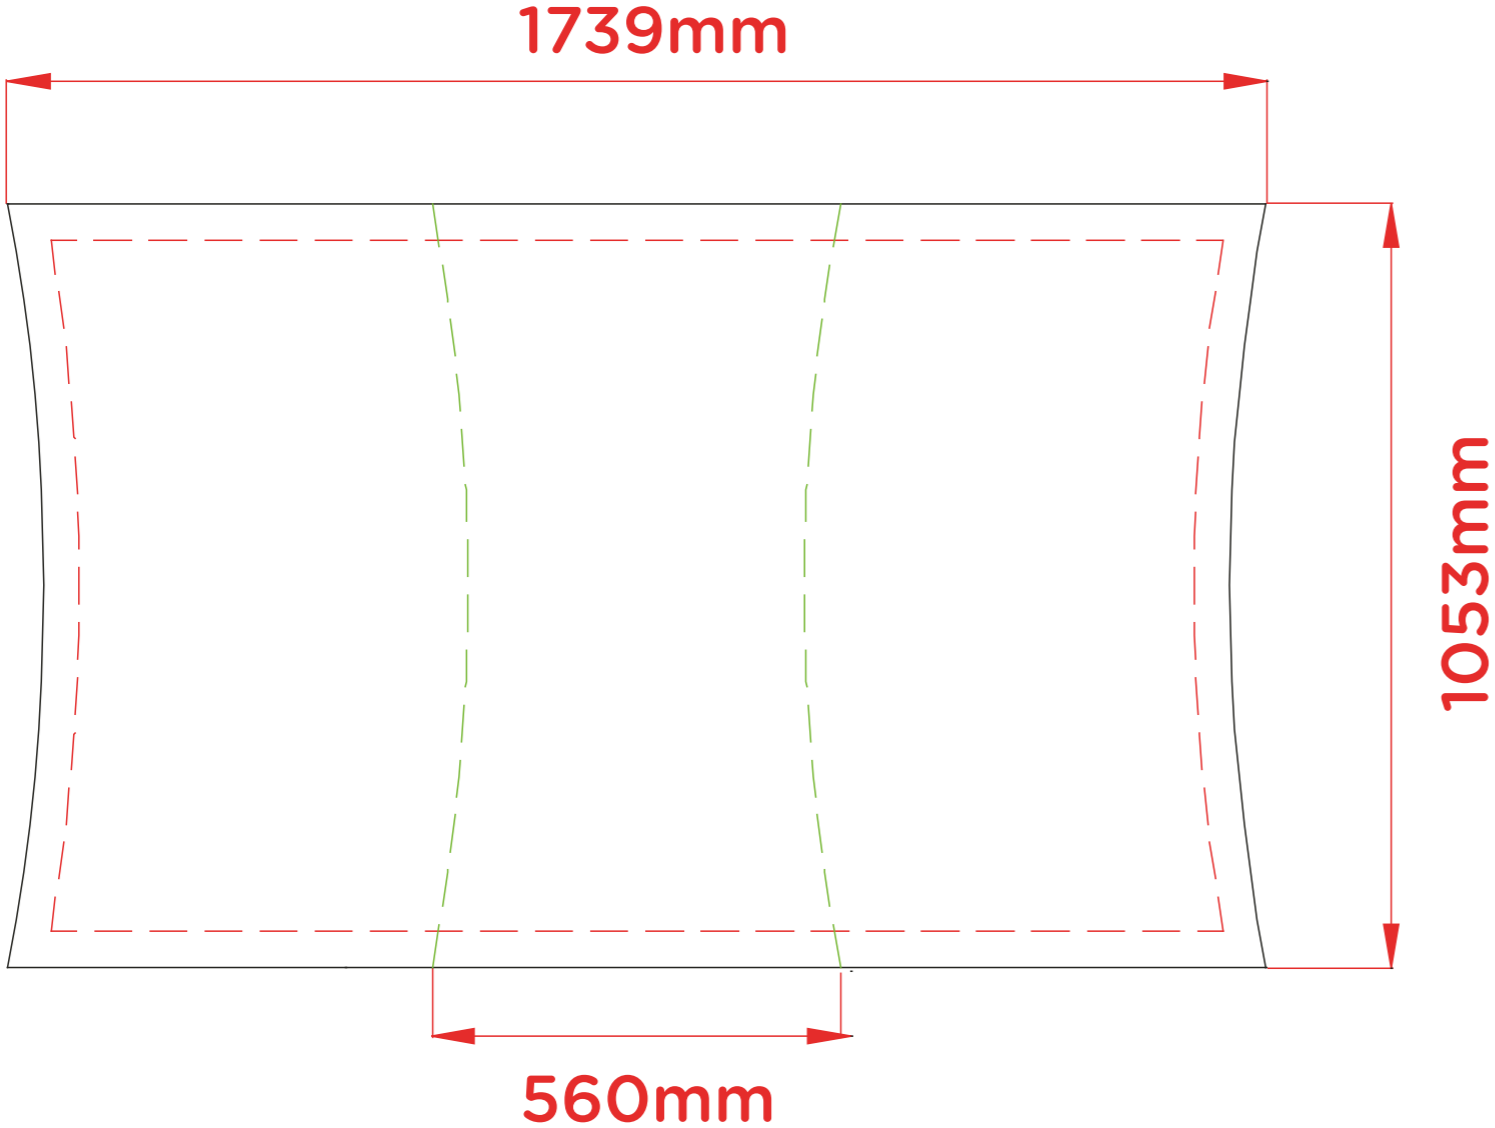

# Concertina Pop Up Counter Fabric - Oval

- Layout area
- - - Safe viewable
- - - area Front