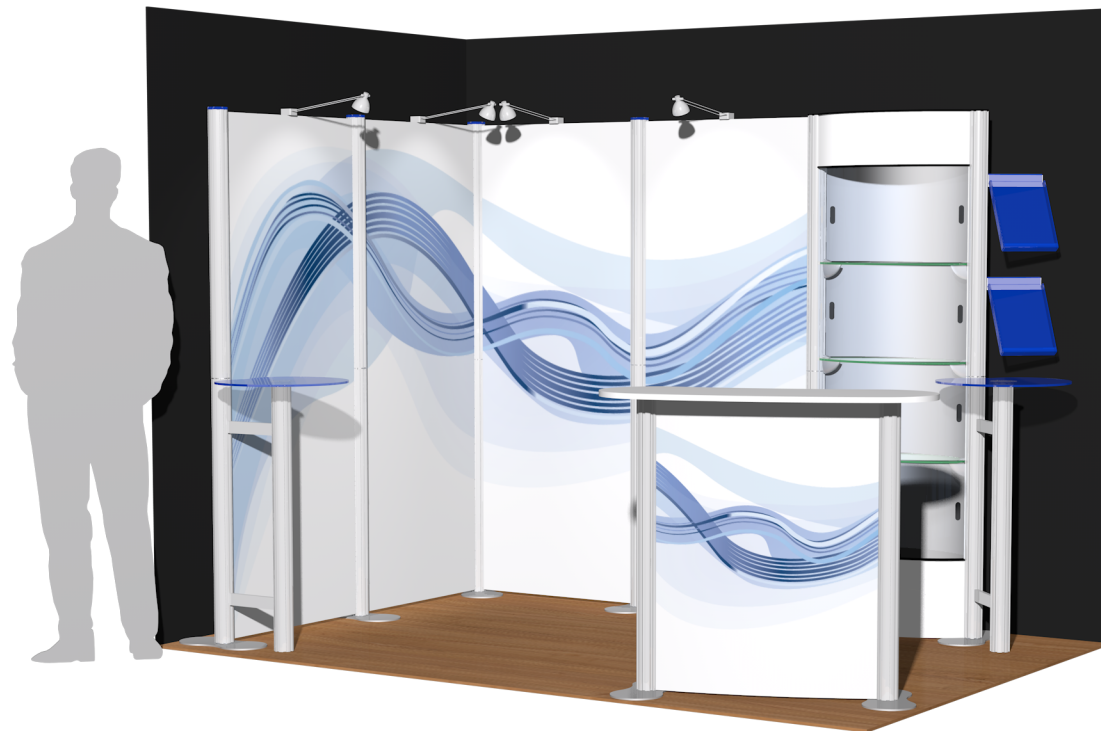

Magnetic graphic panel dimensions
(finished print/cut size and visible graphic area):

- 4 panels @ 750mmW x 1990mmH each
- 1 panel (counter) @ 757mmW x 999mmH

3mm thick rigid panel dimensions for Showcase display:

- 2 panels (header promotional panel) @ 715mmW x 200mmH each (finished print/cut size) 700mmW x 200mmH each (visible graphic area)
- 2 panels (lower promotional panel) @ 715mmW x 300mmH each (finished print/cut size) 700mmW x 300mmH each (visible graphic area)

Centro Design Example 4

PROJECT: 3m x 2m corner stand - Centro

DETAIL: All dimensions in mm (unless stated)

SCALE: 1:50